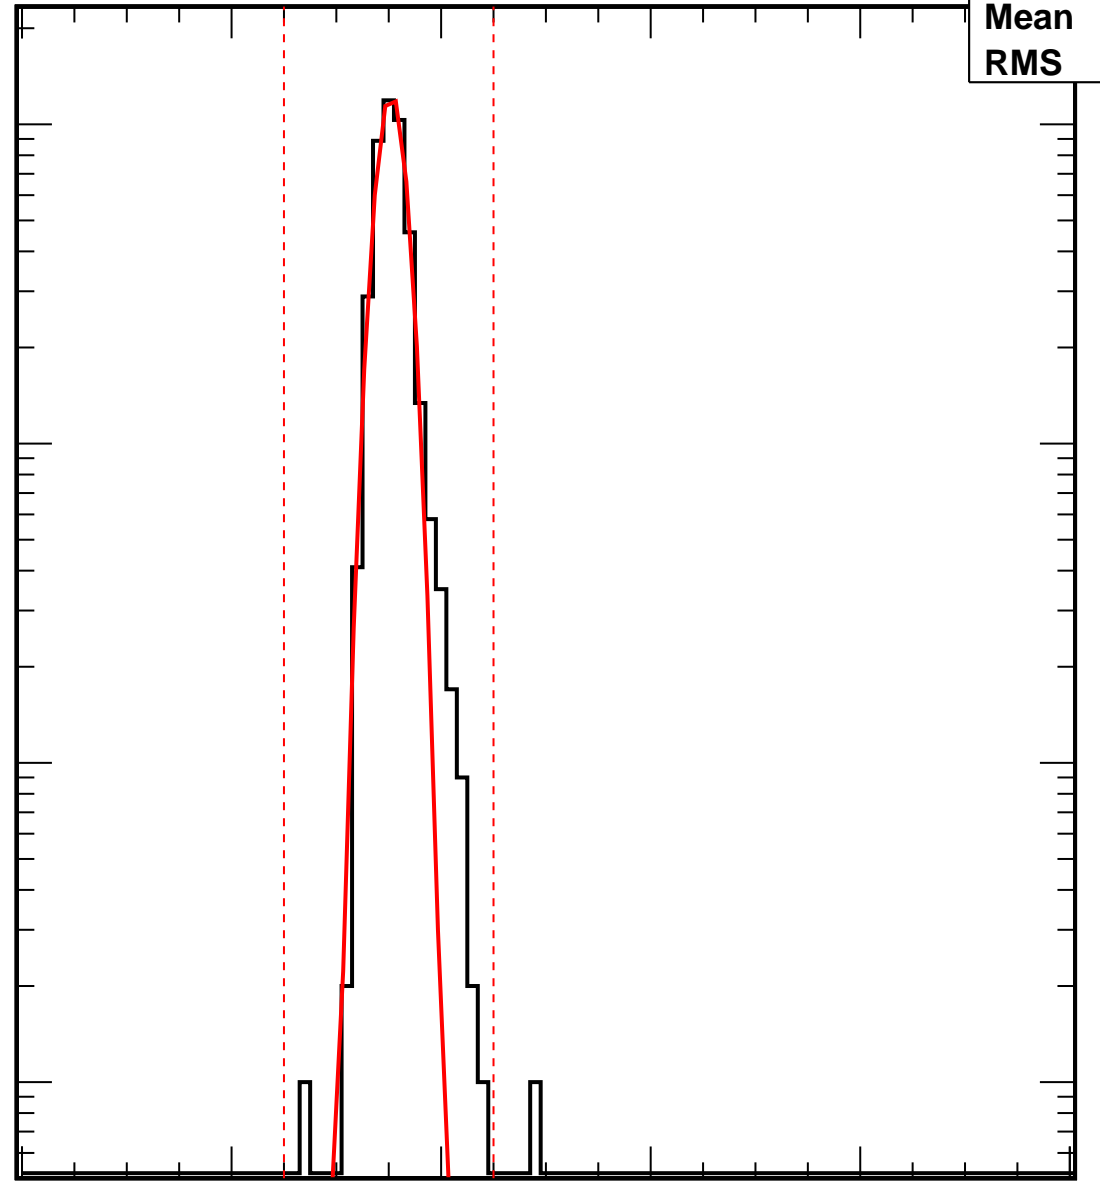

Vcal Threshold Trimmed

VcalThresholdTrimmed_20806

Entries	4160
Mean	35.33
RMS	1.504

No. of Entries

10³
10²
10
1

0 20 40 60 80 100

Vcal Threshold