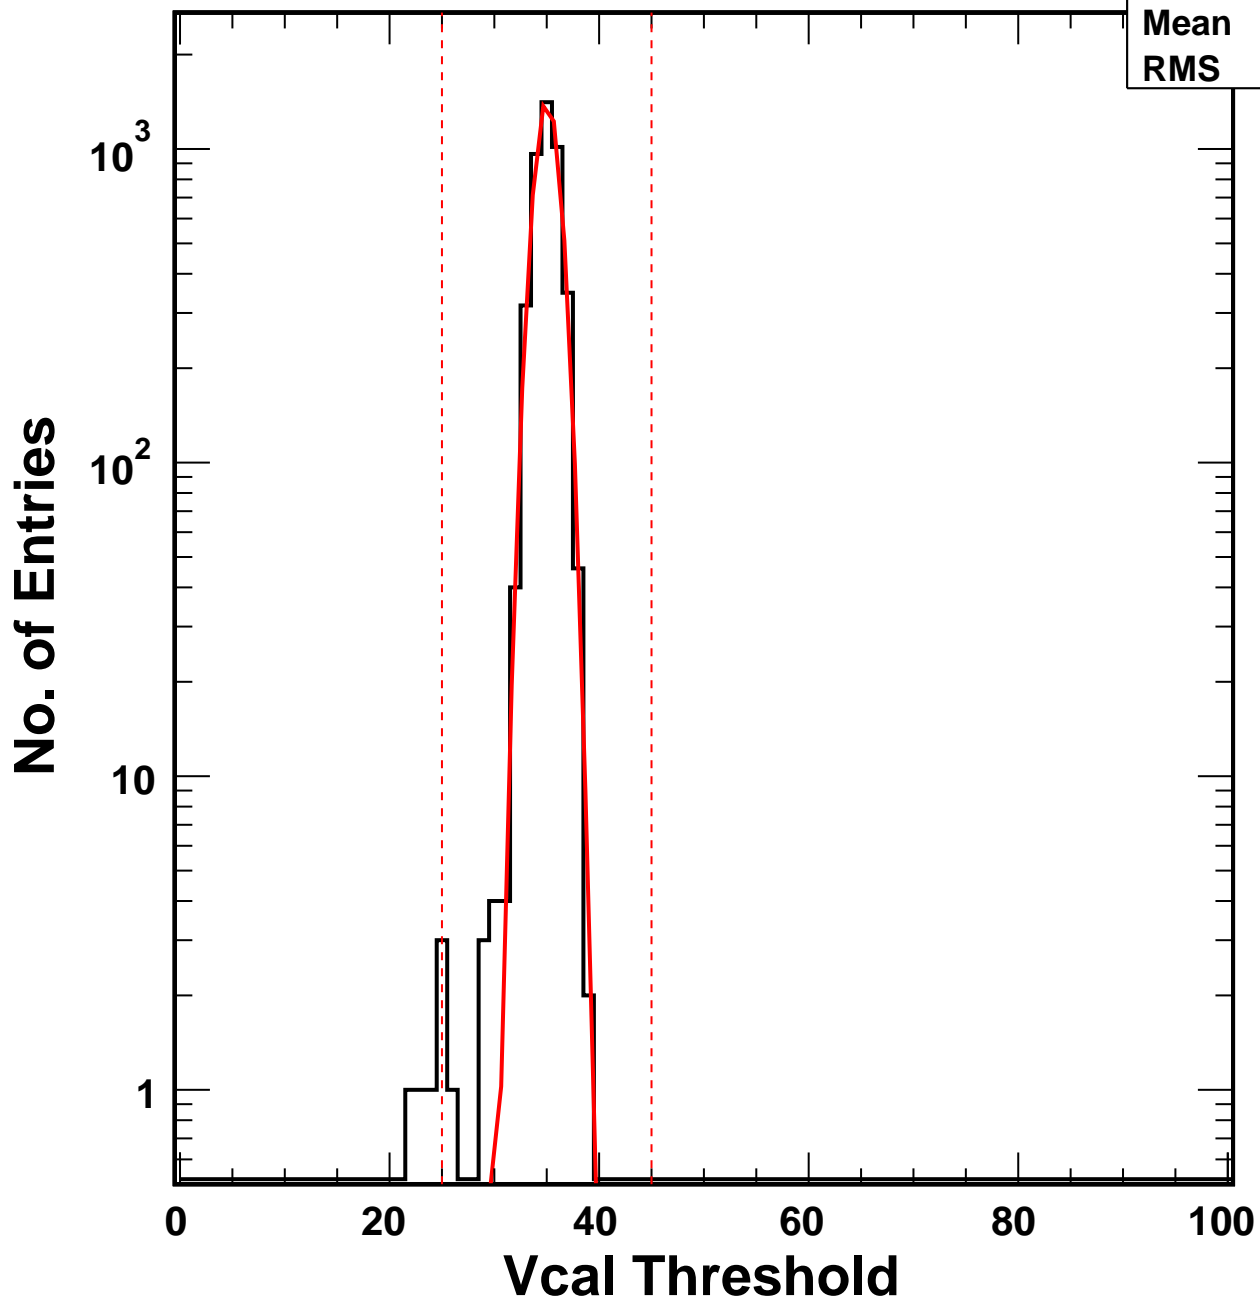

# Vcal Threshold Trimmed

VcalThresholdTrimmed\_379

Entries 4160

Mean 35

RMS 1.253