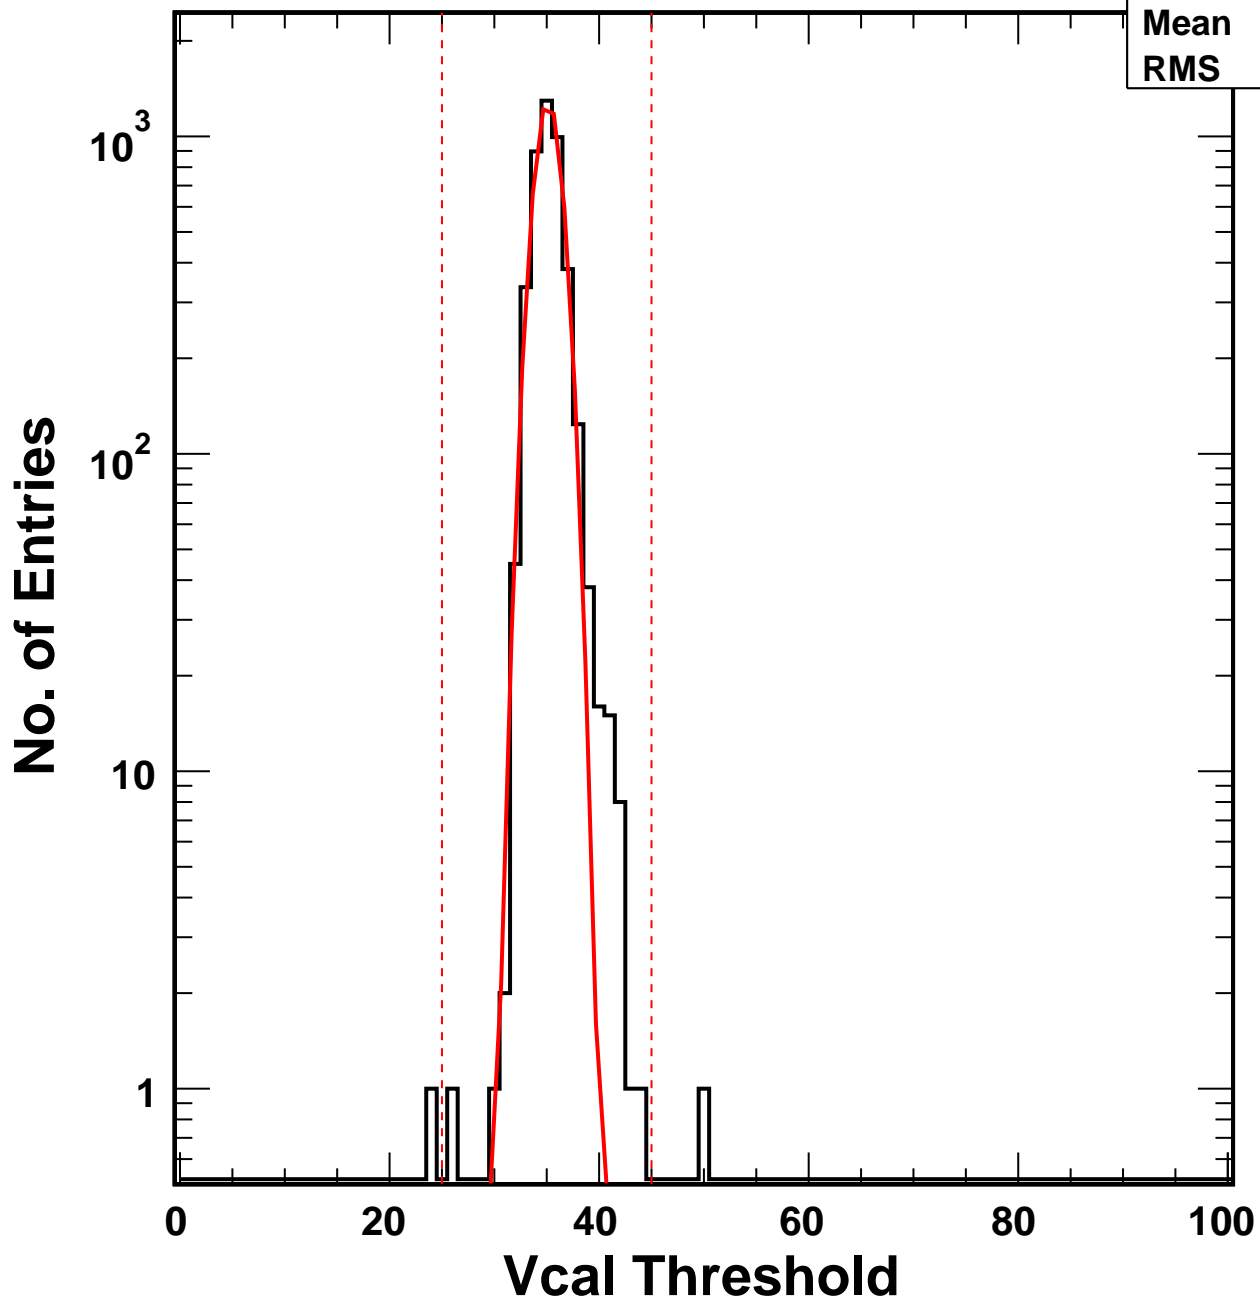

Vcal Threshold Trimmed

VcalThresholdTrimmed_1904	
Entries	4159
Mean	35.19
RMS	1.446