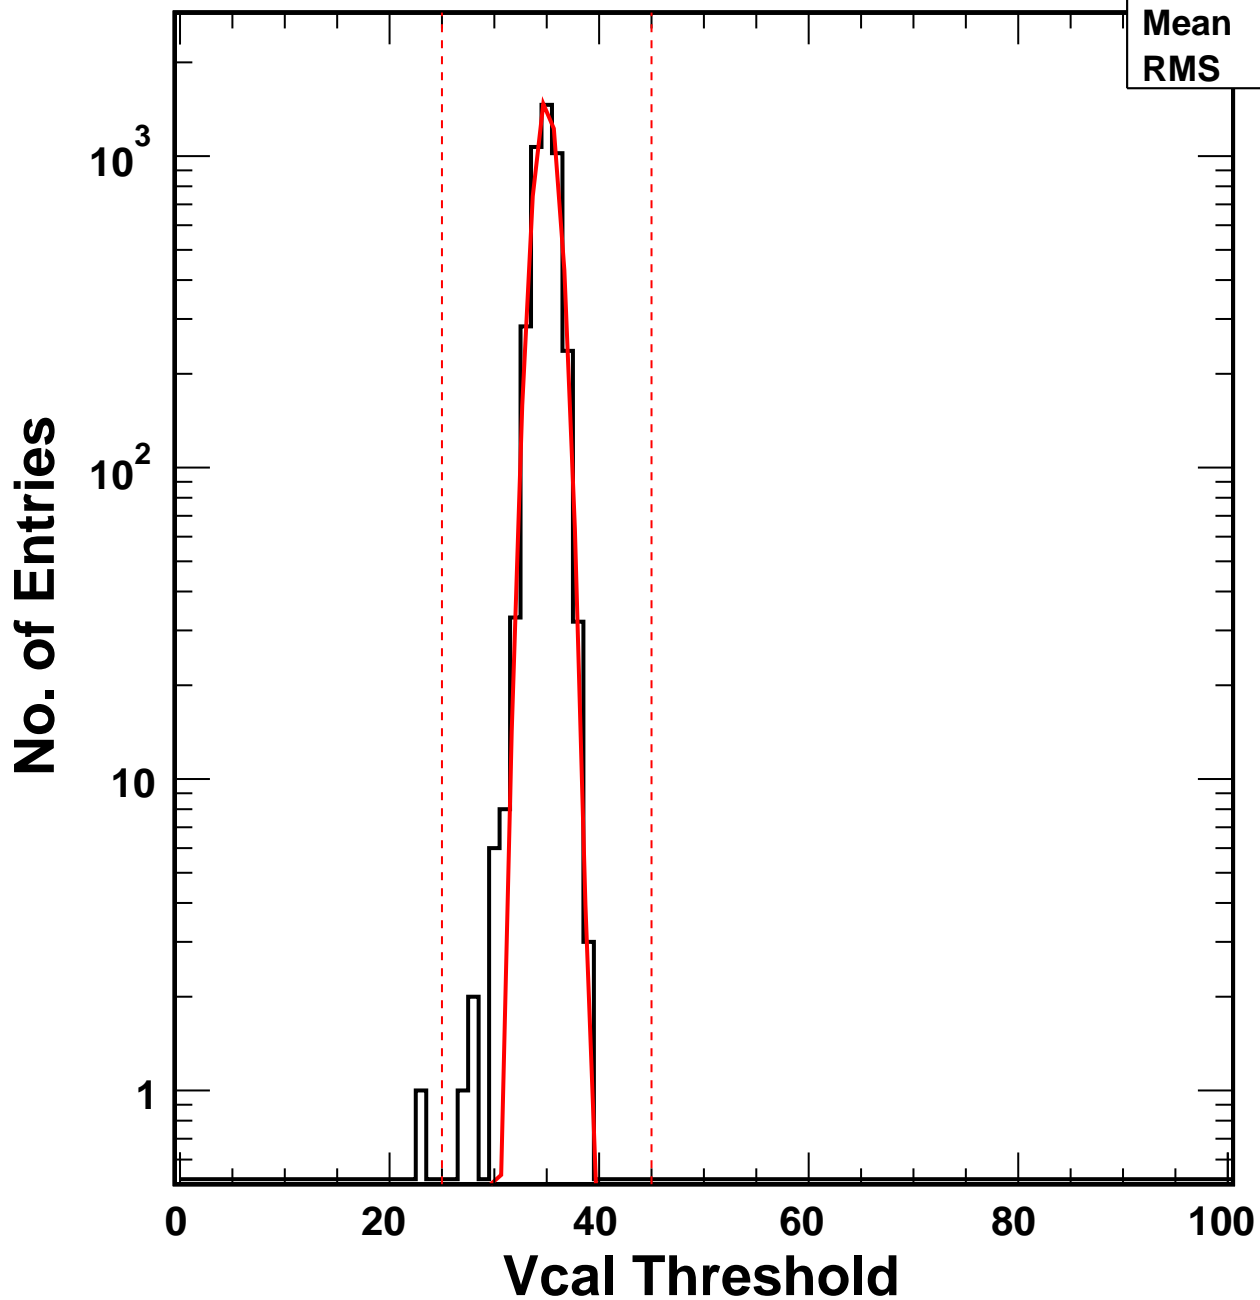

# Vcal Threshold Trimmed

VcalThresholdTrimmed\_1780

Entries 4160

Mean 34.94

RMS 1.137