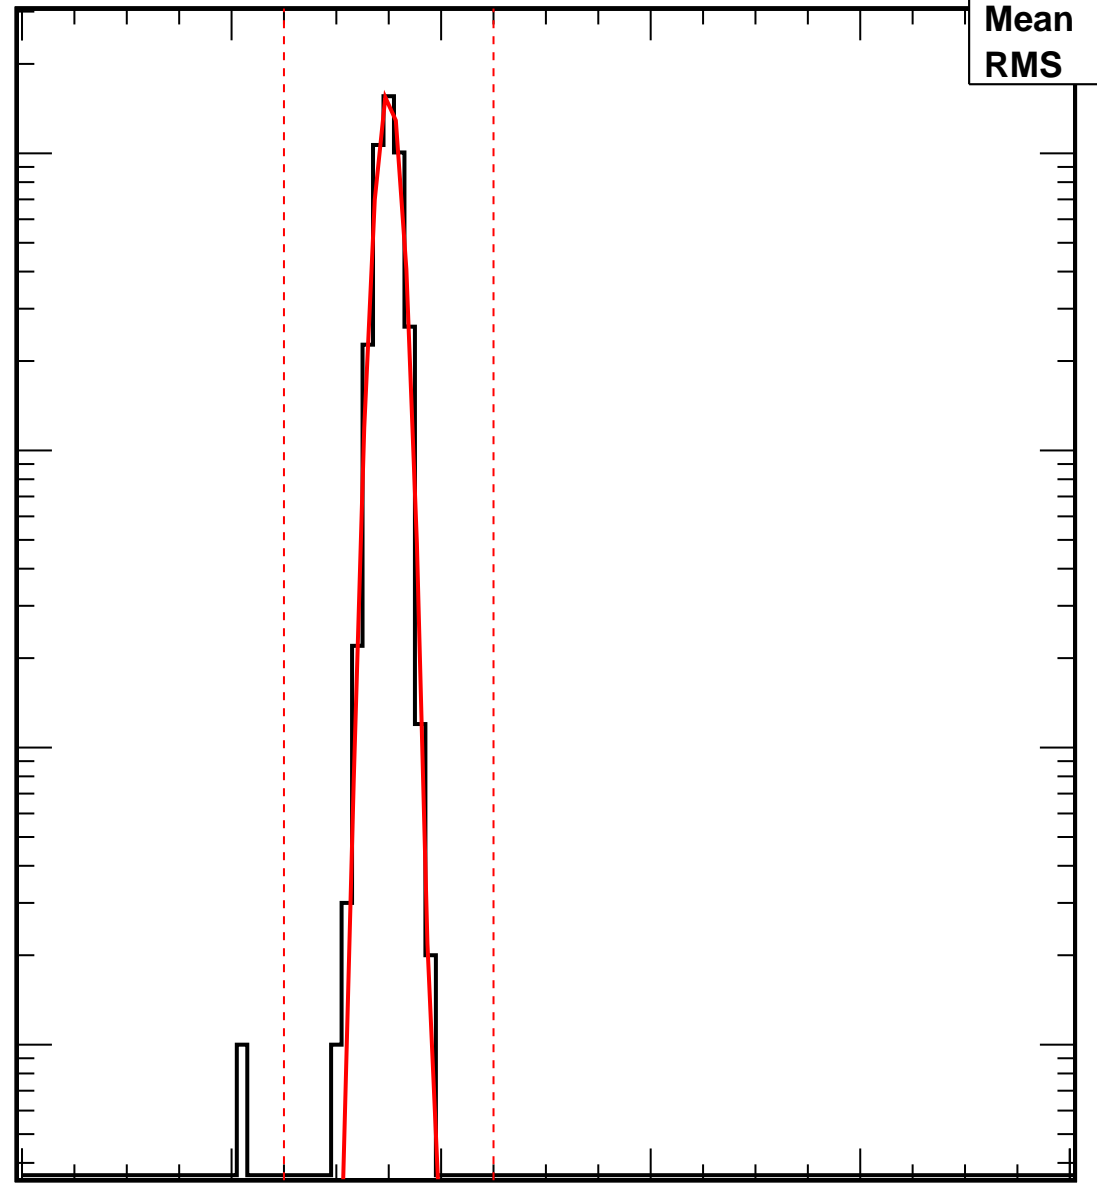

Vcal Threshold Trimmed

VcalThresholdTrimmed_1098

| | |
|----------------|--------------|
| Entries | 4160 |
| Mean | 34.99 |
| RMS | 1.055 |

No. of Entries

10³
10²
10
1

0 20 40 60 80 100

Vcal Threshold