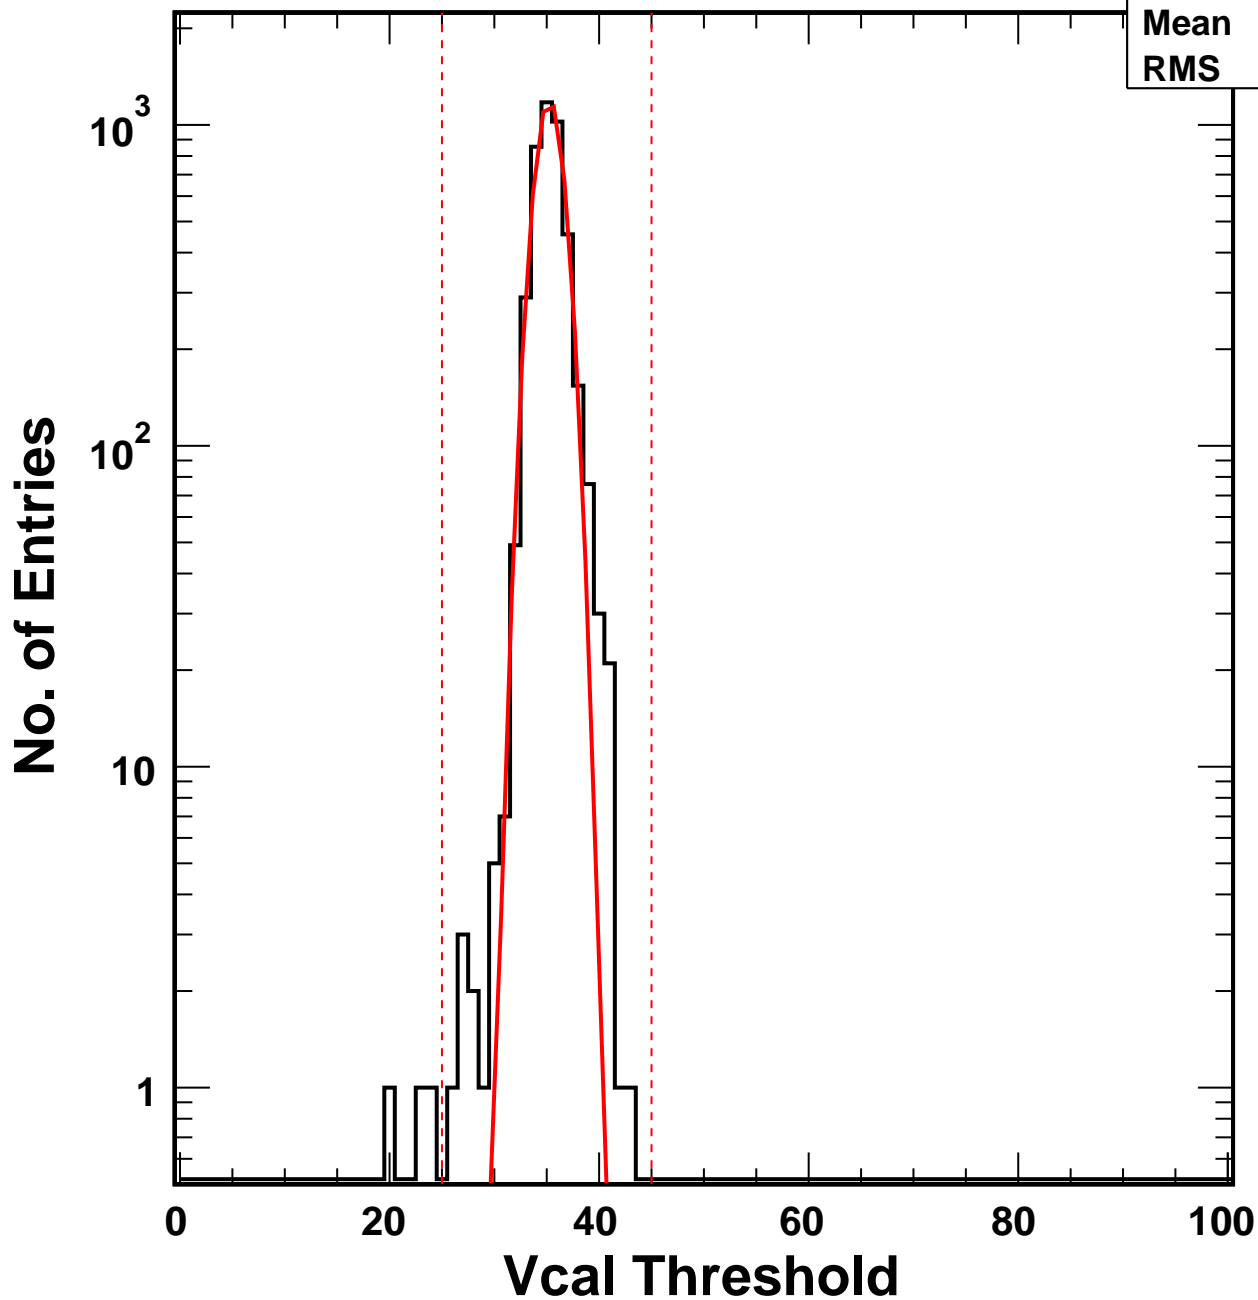

# Vcal Threshold Trimmed

VcalThresholdTrimmed\_1036

Entries 4156

Mean 35.3

RMS 1.572