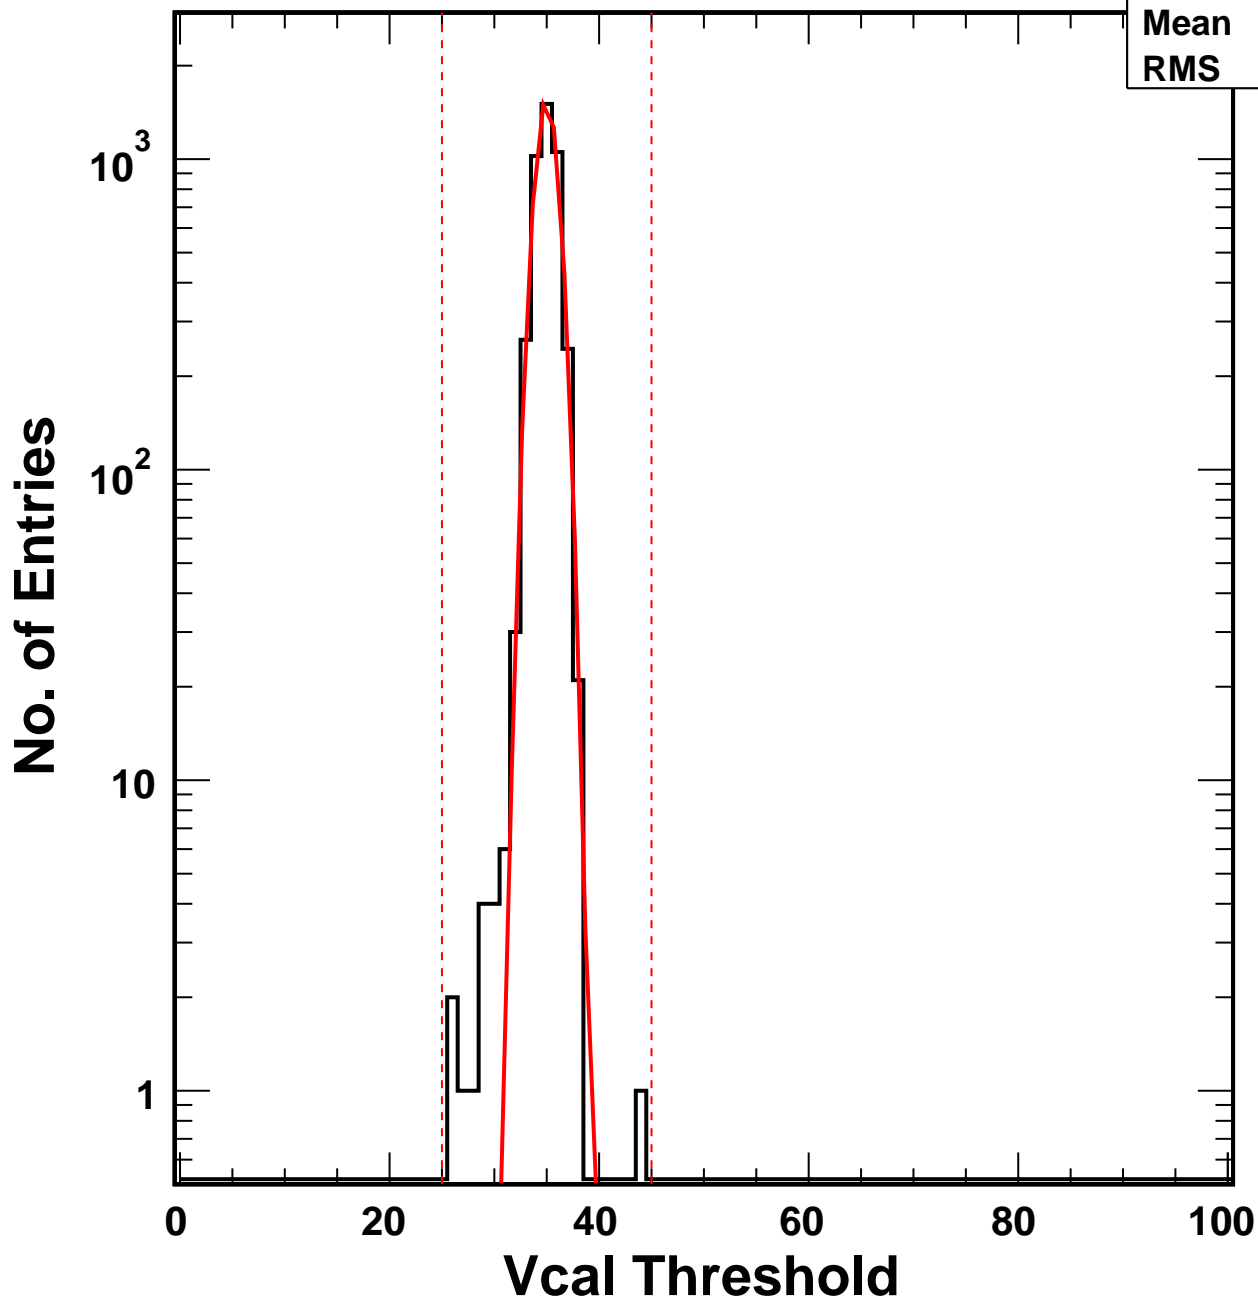

# Vcal Threshold Trimmed

VcalThresholdTrimmed\_684

Entries 4160

Mean 34.97

RMS 1.124