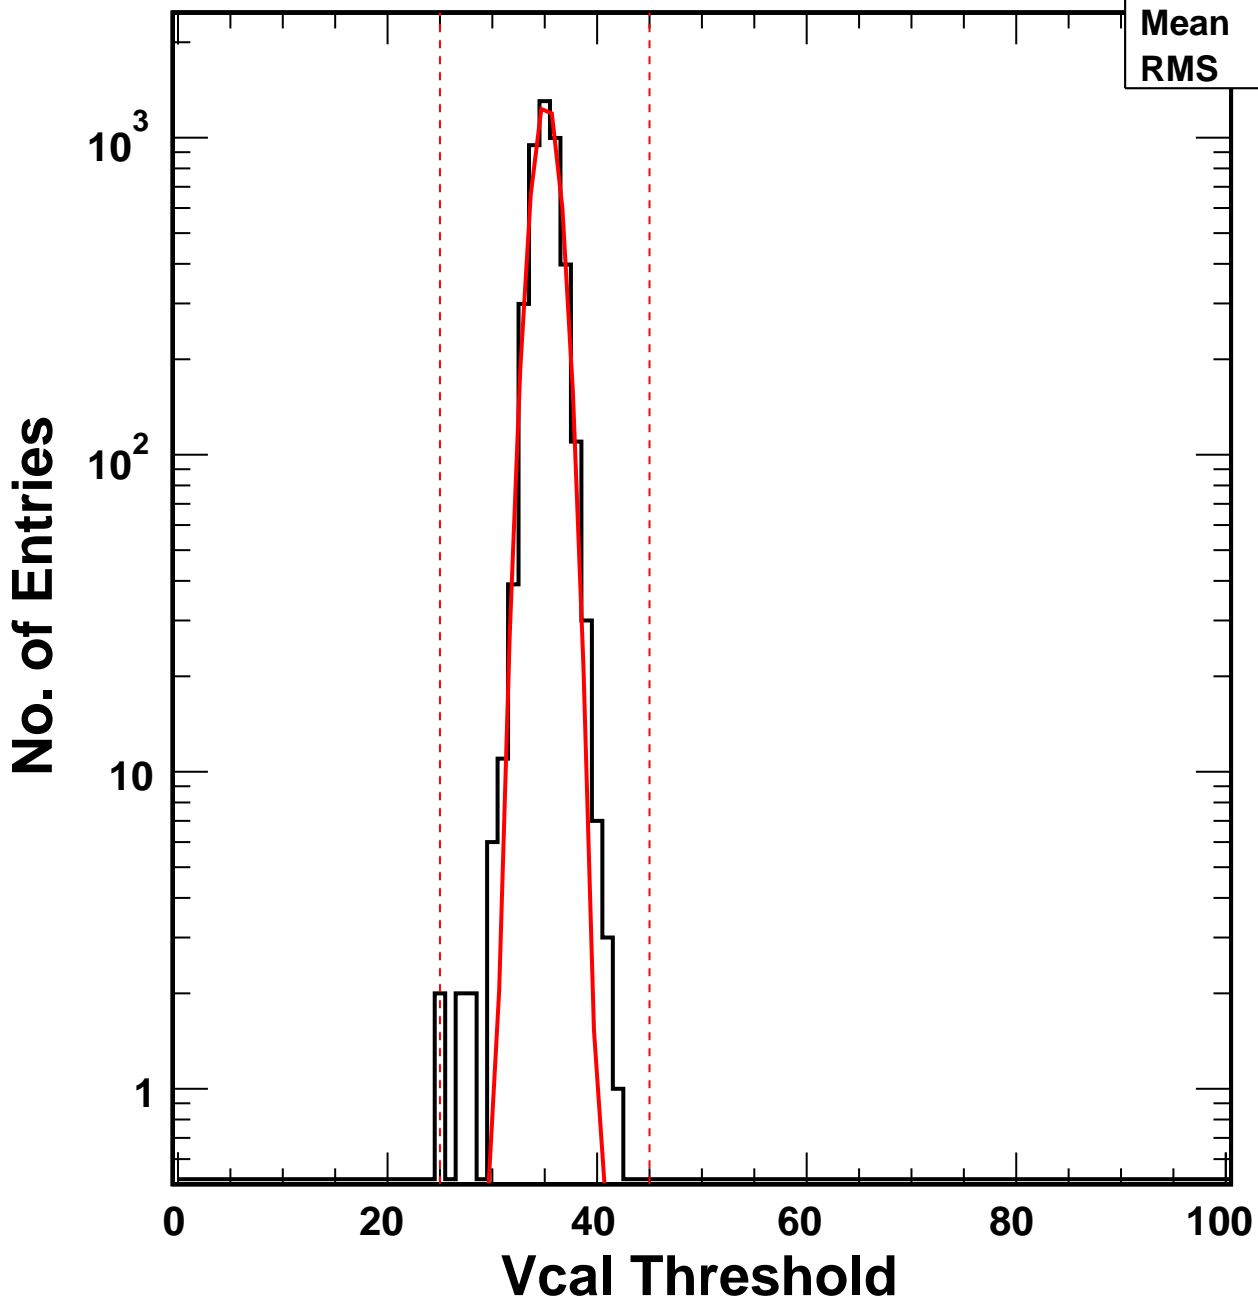

Vcal Threshold Trimmed

VcalThresholdTrimmed_1594

Entries 4159

Mean 35.12

RMS 1.349