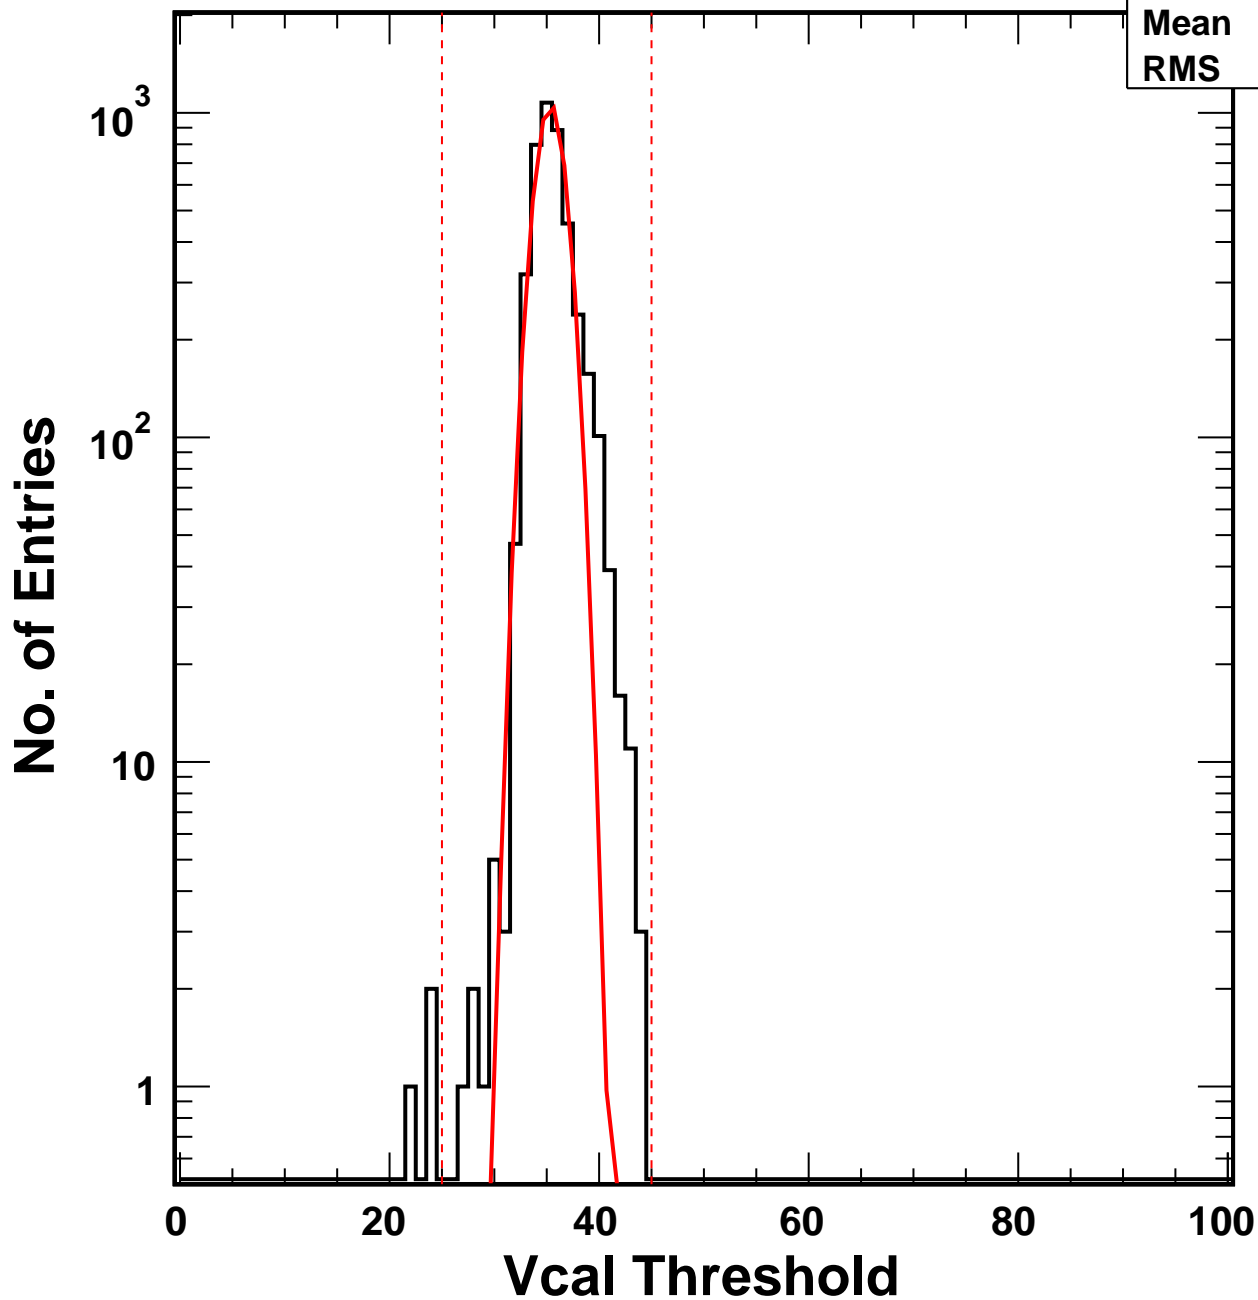

Vcal Threshold Trimmed

VcalThresholdTrimmed_1470

Entries 4160

Mean 35.59

RMS 1.892