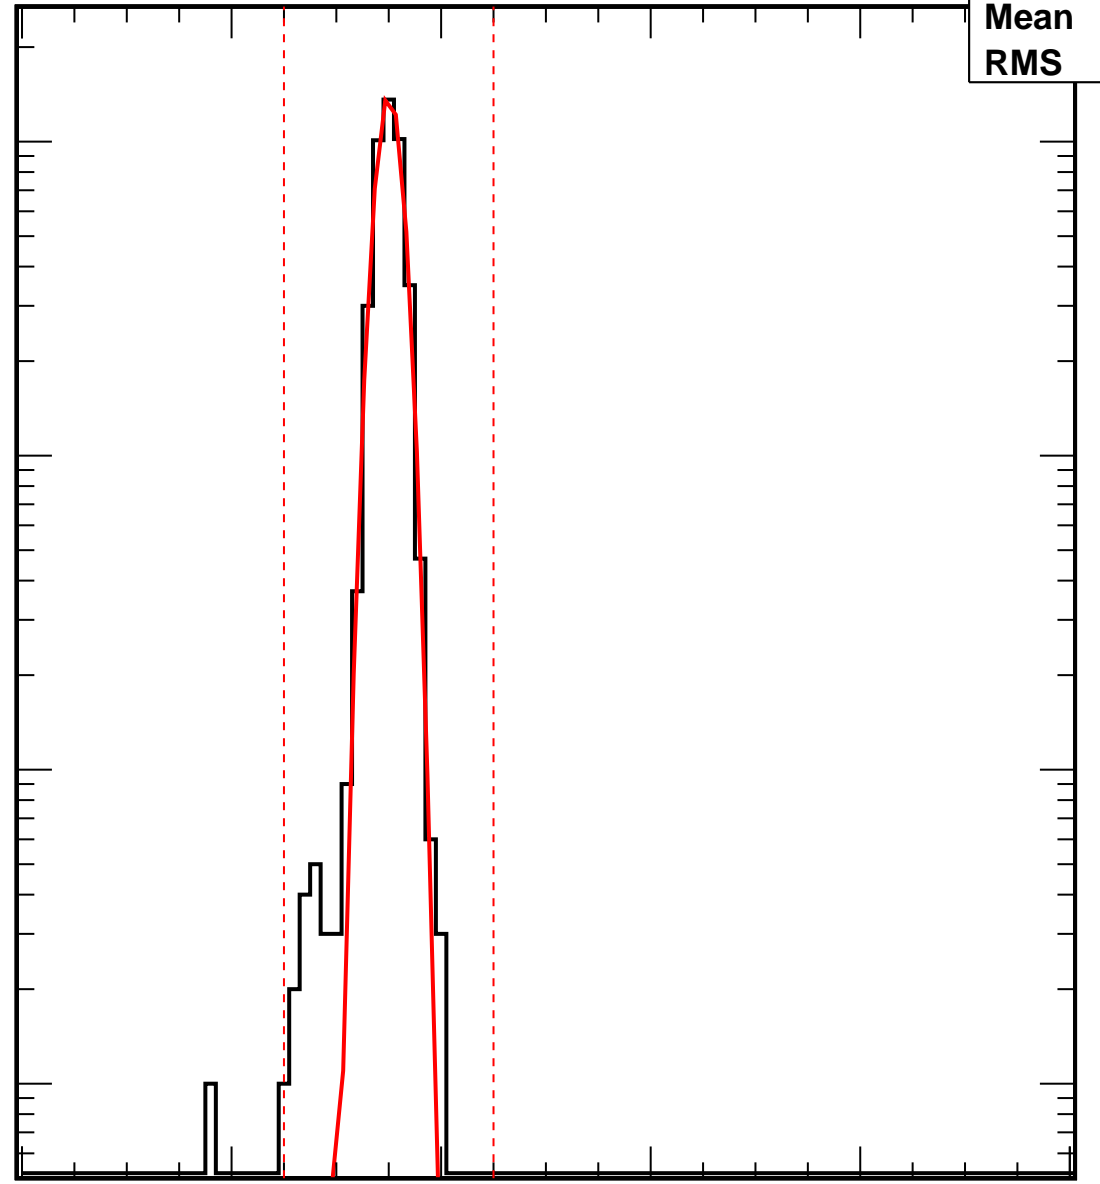

Vcal Threshold Trimmed

VcalThresholdTrimmed_14806

Entries	4160
Mean	35
RMS	1.291

No. of Entries

10³
10²
10
1

0 20 40 60 80 100

Vcal Threshold