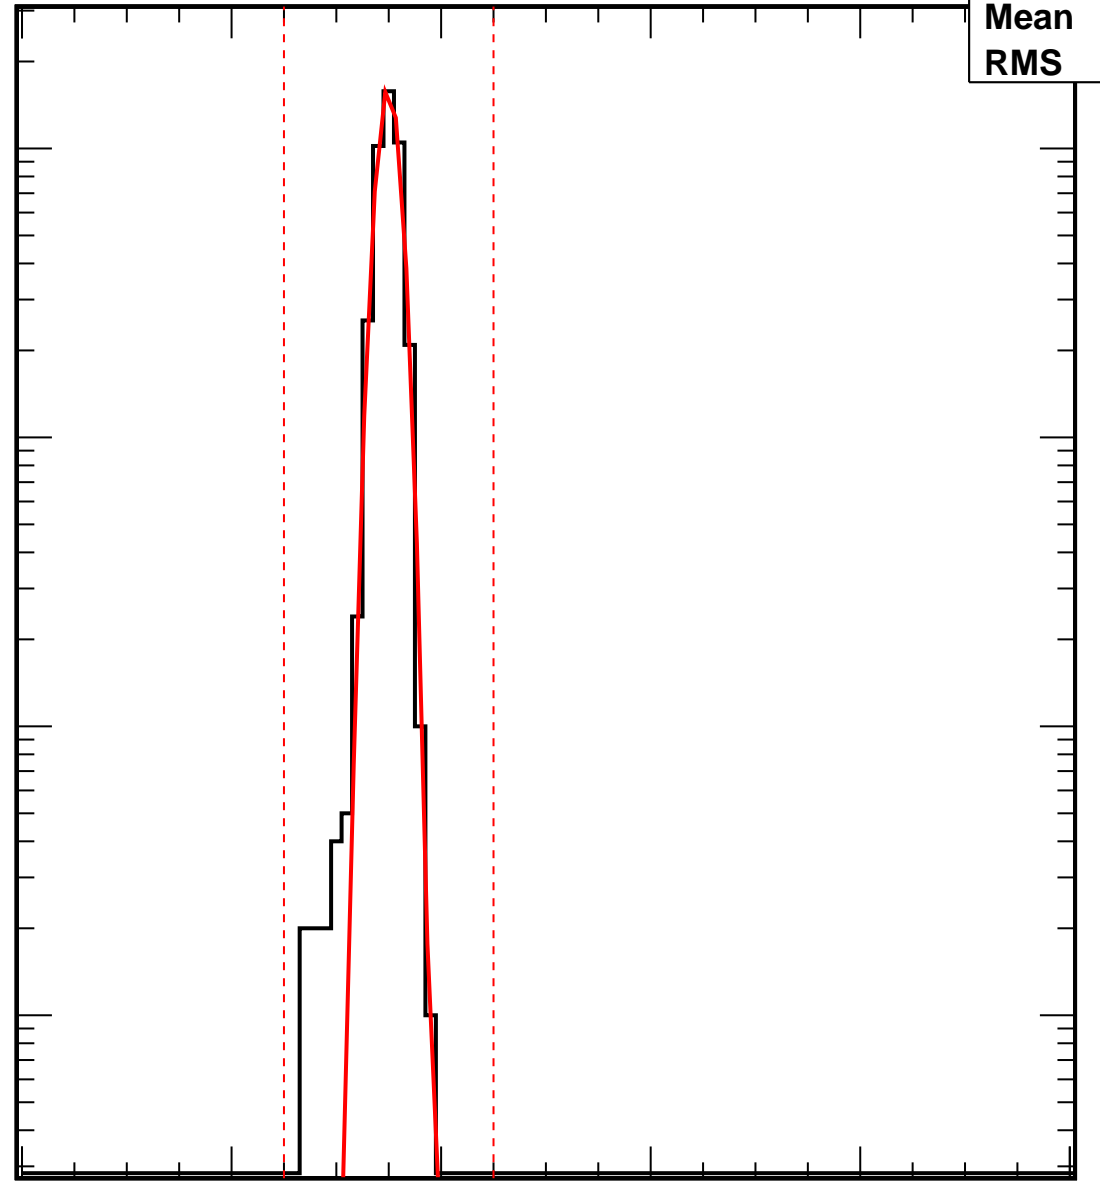

# Vcal Threshold Trimmed

VcalThresholdTrimmed\_15233

<b>Entries</b>	<b>4160</b>
<b>Mean</b>	<b>34.96</b>
<b>RMS</b>	<b>1.064</b>

No. of Entries

10<sup>3</sup>  
10<sup>2</sup>  
10  
1

0 20 40 60 80 100

Vcal Threshold