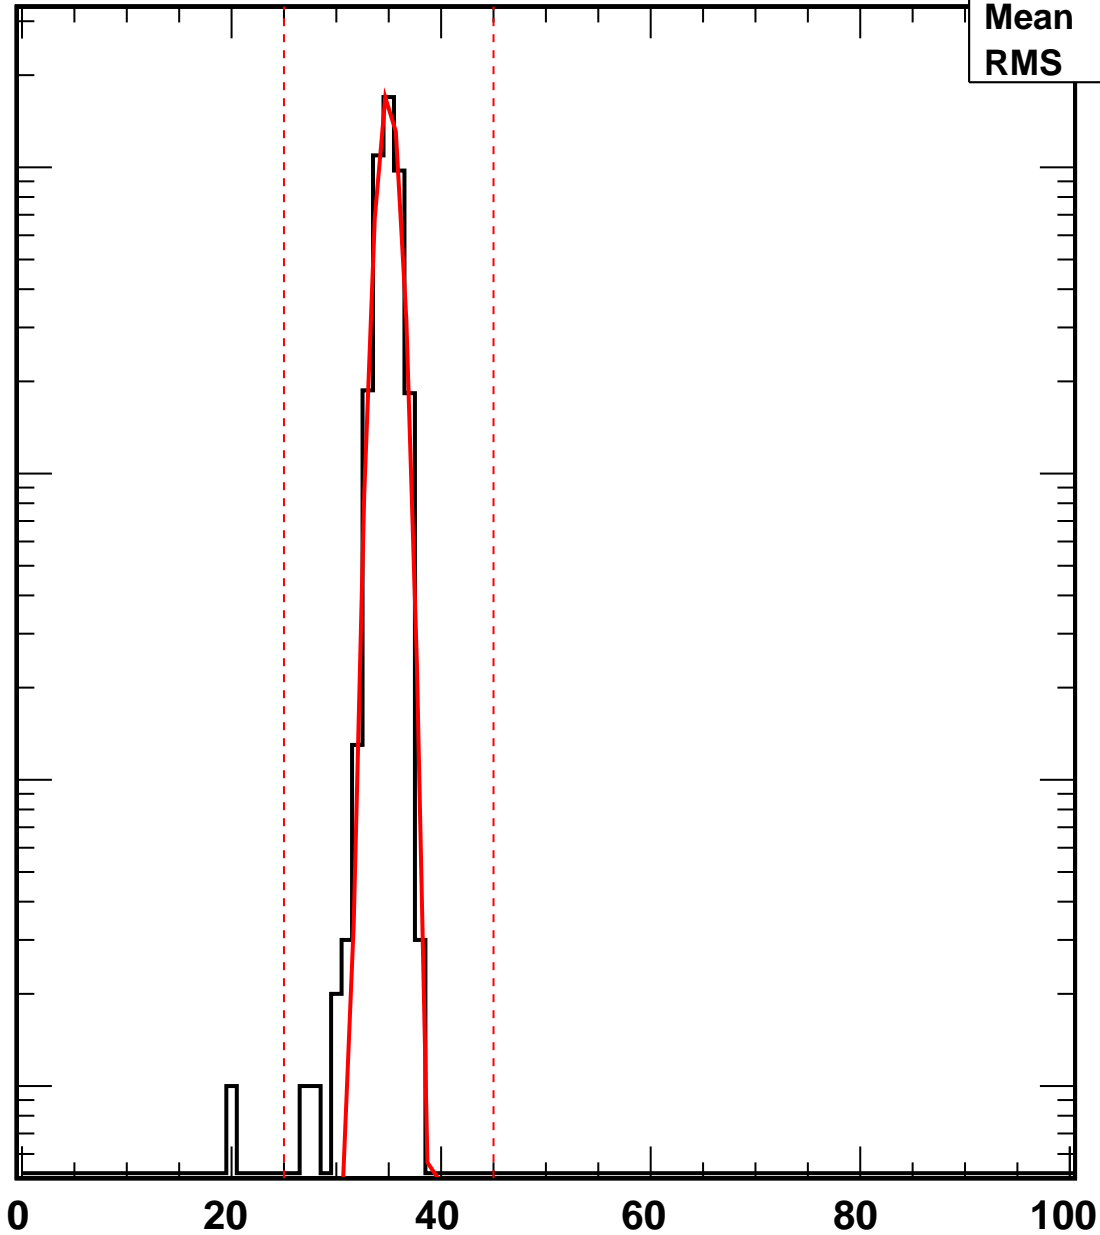

# Vcal Threshold Trimmed

VcalThresholdTrimmed\_12684

<b>Entries</b>	<b>4160</b>
<b>Mean</b>	<b>34.95</b>
<b>RMS</b>	<b>0.9951</b>

No. of Entries

10<sup>3</sup>  
10<sup>2</sup>  
10  
1

Vcal Threshold