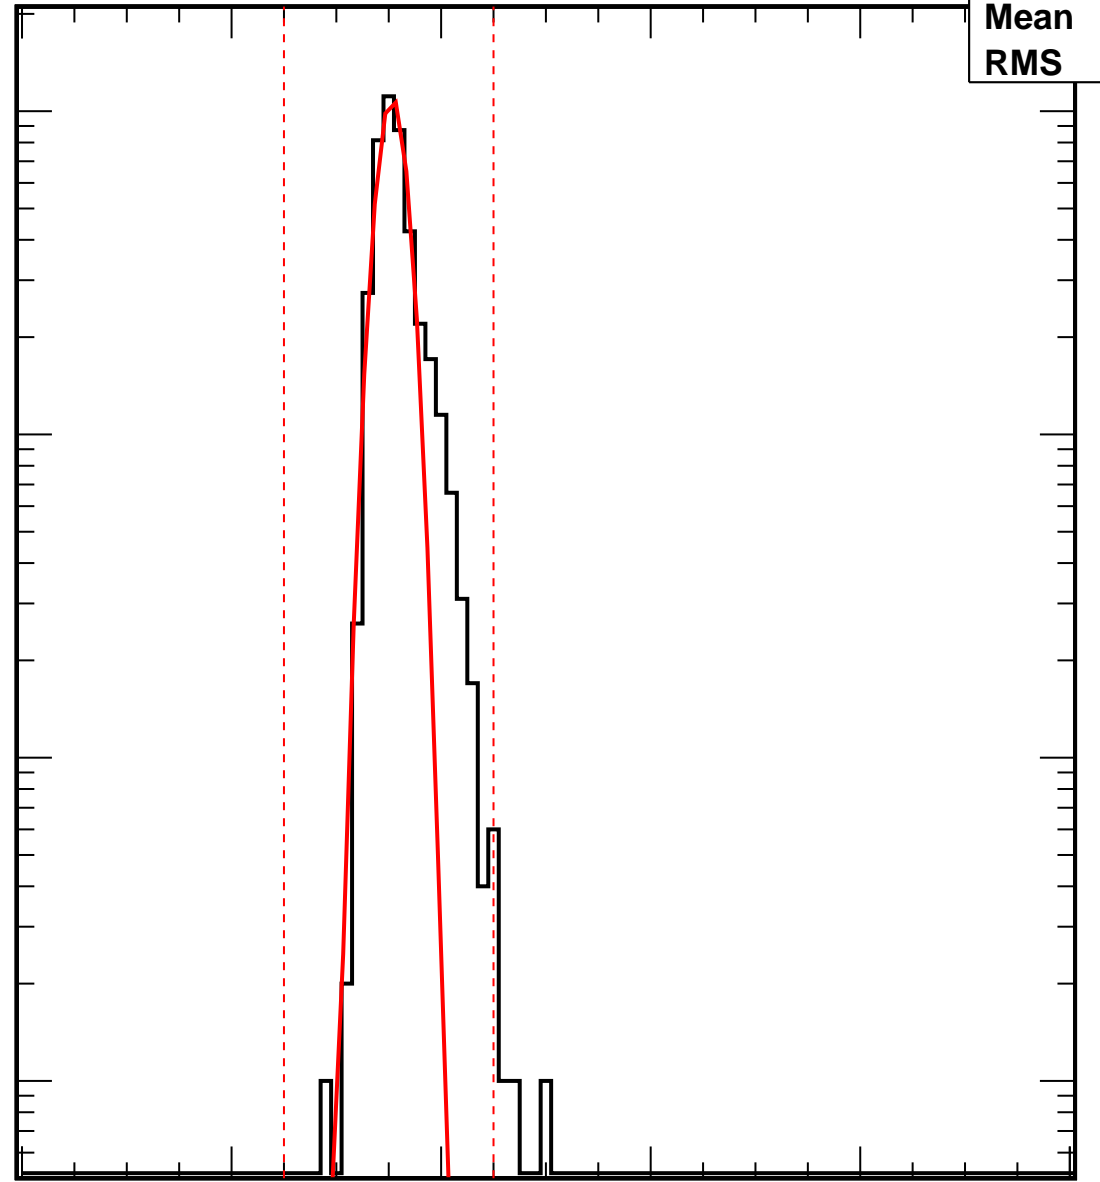

# Vcal Threshold Trimmed

VcalThresholdTrimmed\_11837

<b>Entries</b>	<b>4160</b>
<b>Mean</b>	<b>35.74</b>
<b>RMS</b>	<b>1.992</b>

No. of Entries

10<sup>3</sup>  
10<sup>2</sup>  
10  
1

0 20 40 60 80 100

Vcal Threshold