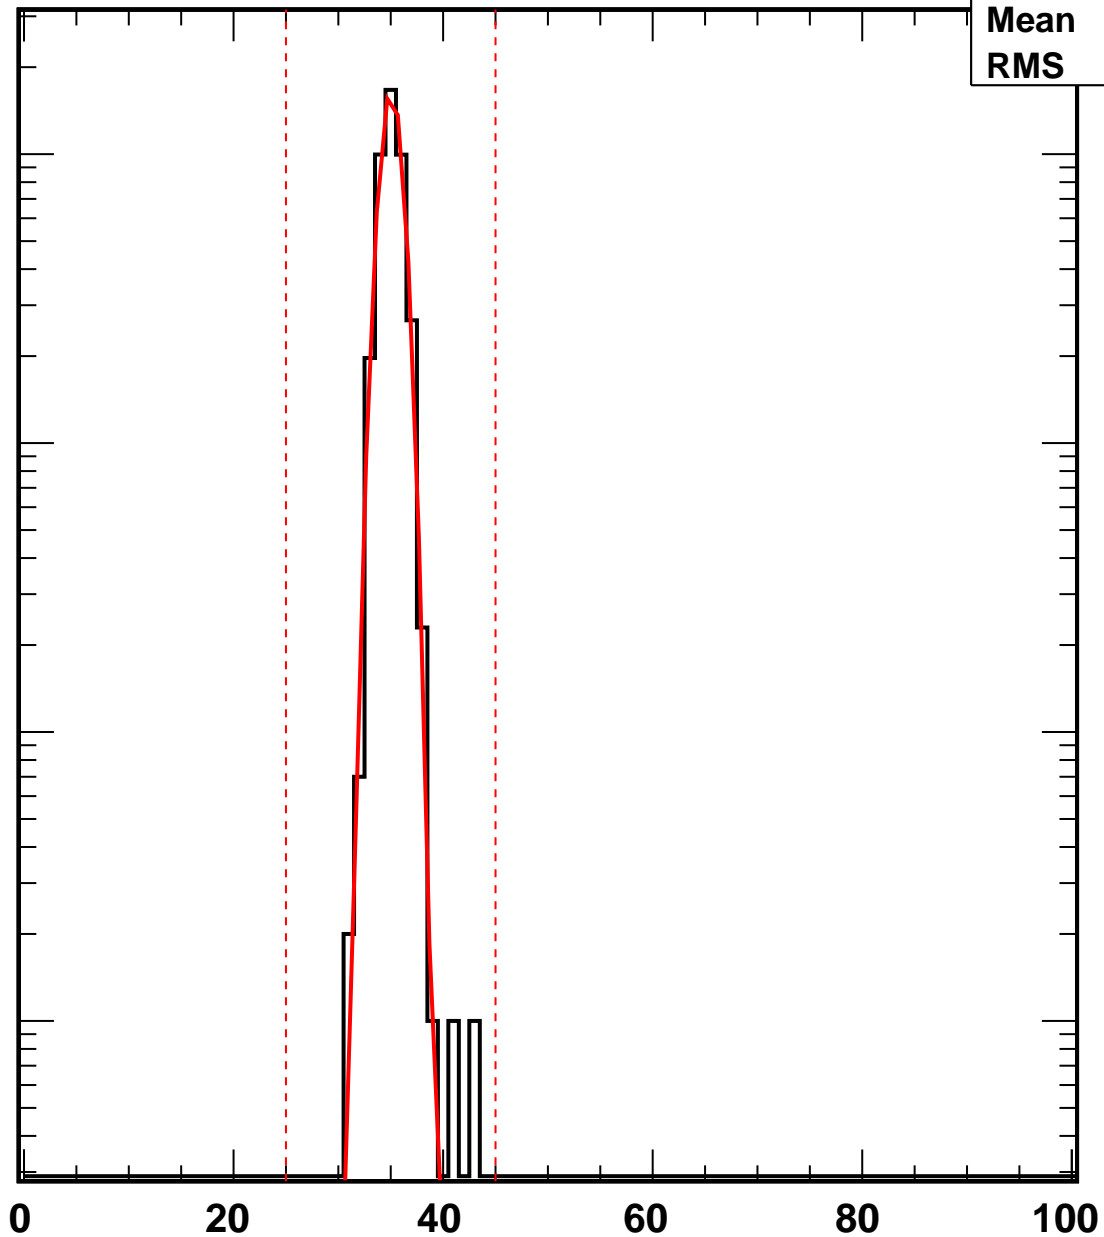

Vcal Threshold Trimmed

VcalThresholdTrimmed_10148

Entries	4160
Mean	35.05
RMS	1.011

No. of Entries

10^3
 10^2
10
1

Vcal Threshold