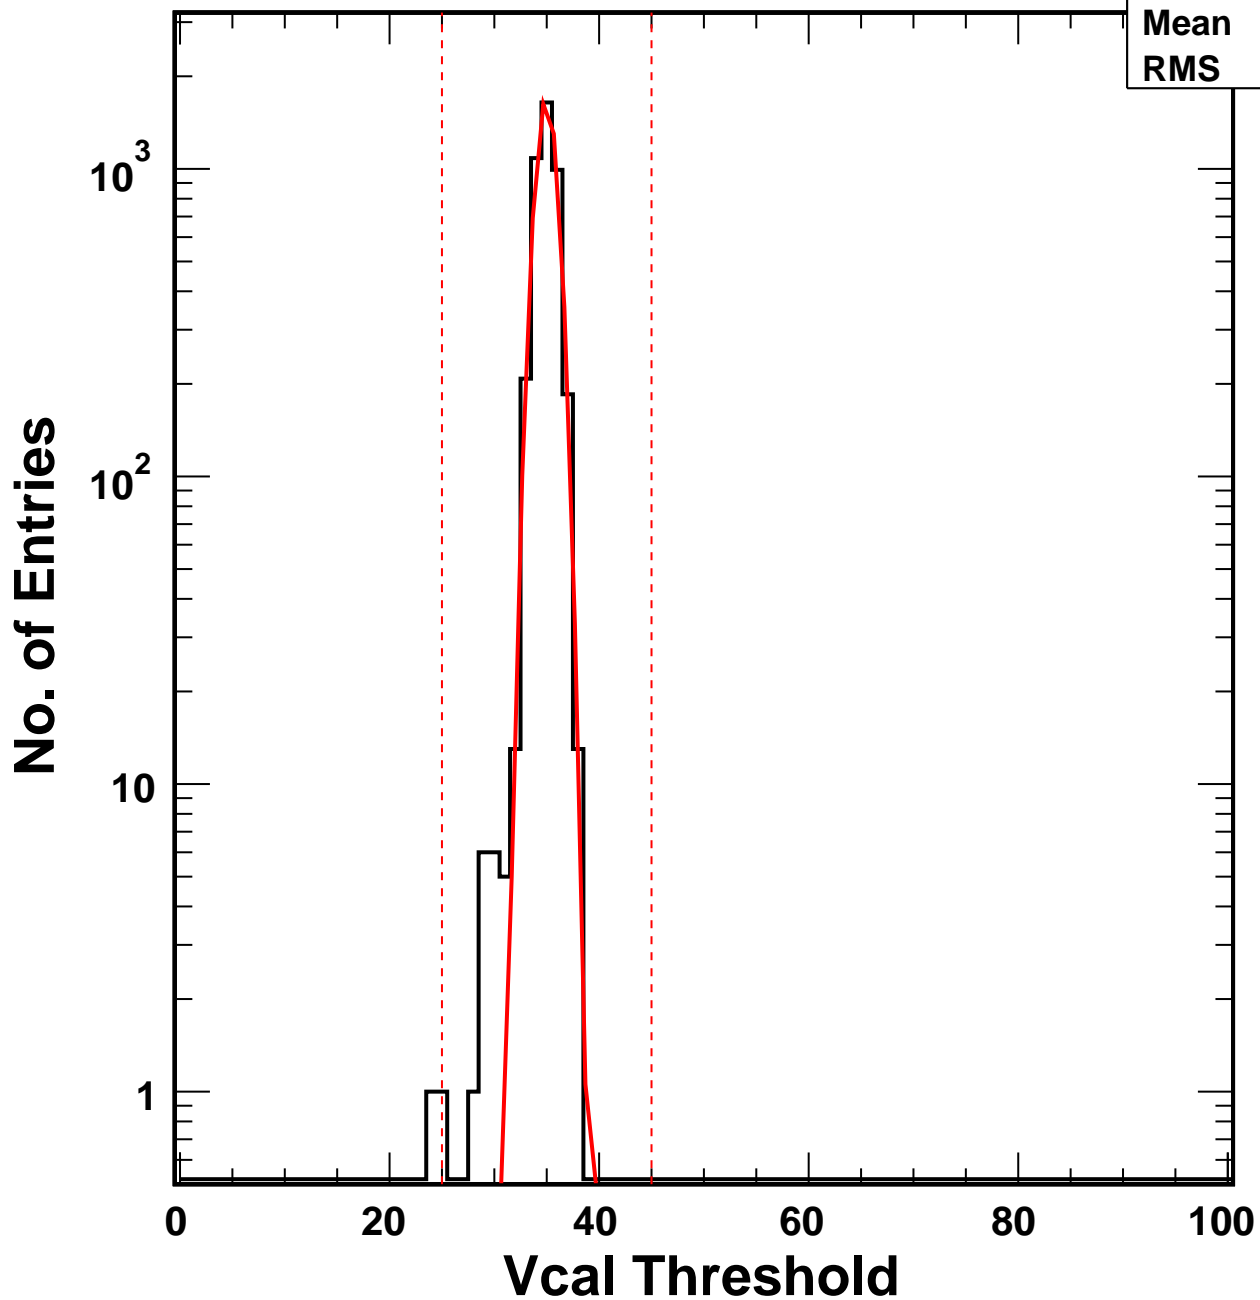

# Vcal Threshold Trimmed

VcalThresholdTrimmed\_6318

Entries 4160

Mean 34.94

RMS 1.05