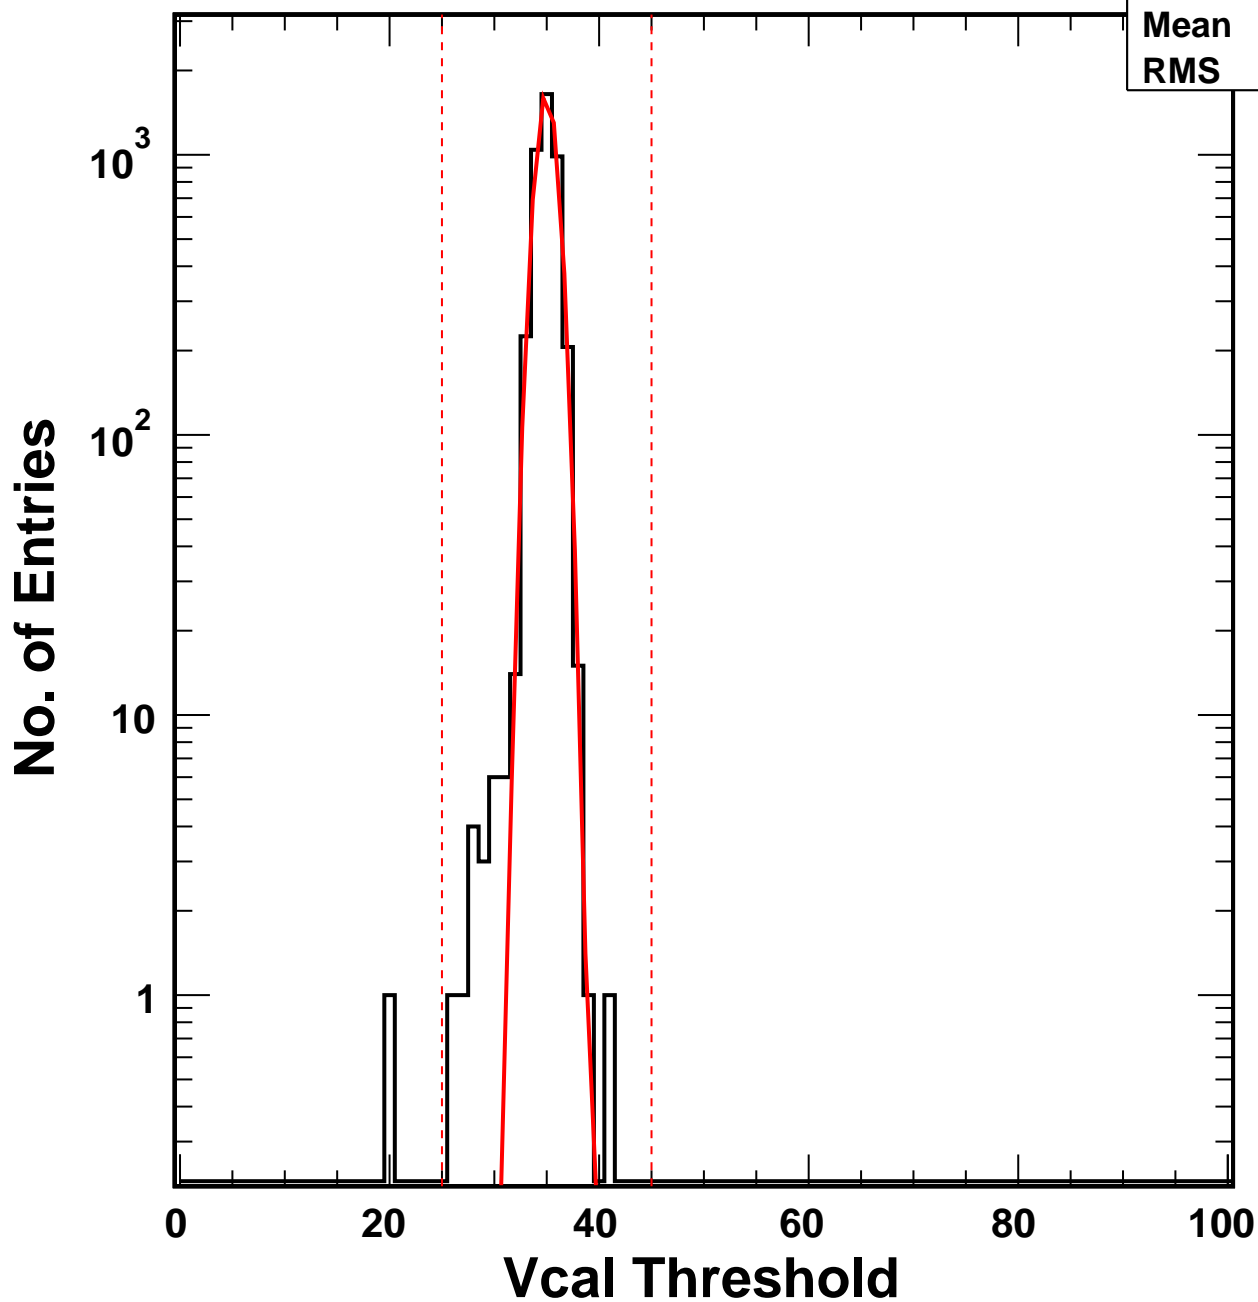

# Vcal Threshold Trimmed

VcalThresholdTrimmed\_6989

Entries 4160

Mean 34.95

RMS 1.094