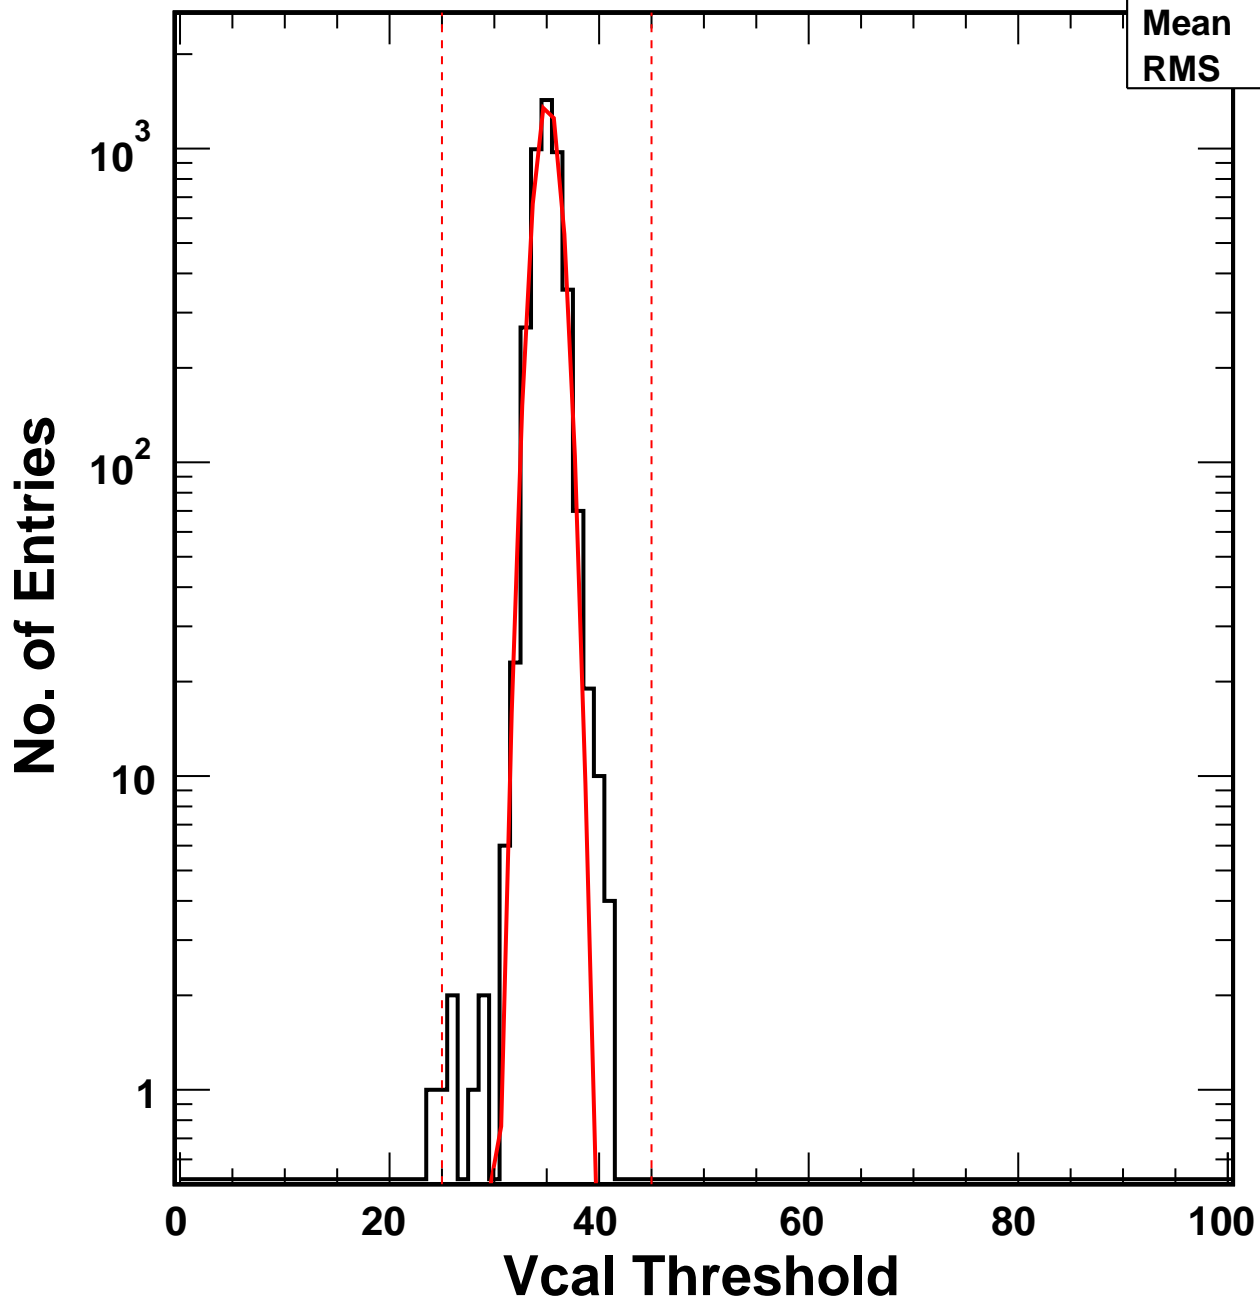

# Vcal Threshold Trimmed

VcalThresholdTrimmed\_7777

Entries 4160

Mean 35.09

RMS 1.257