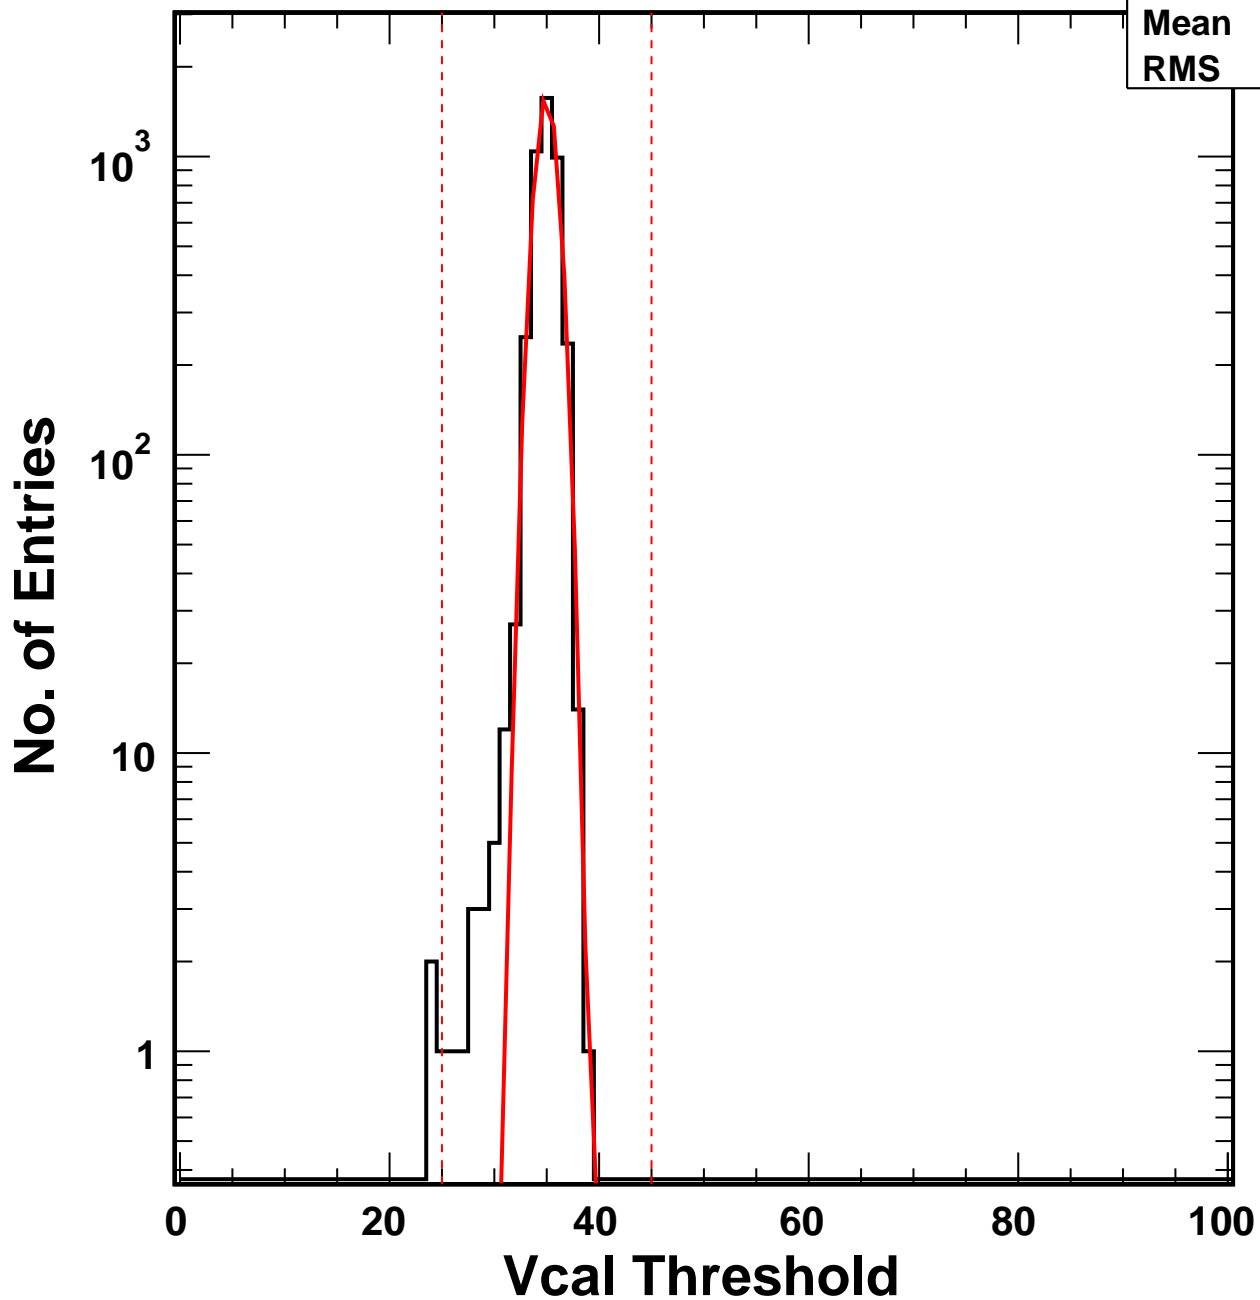

Vcal Threshold Trimmed

VcalThresholdTrimmed_4562

Entries 4160

Mean 34.94

RMS 1.139