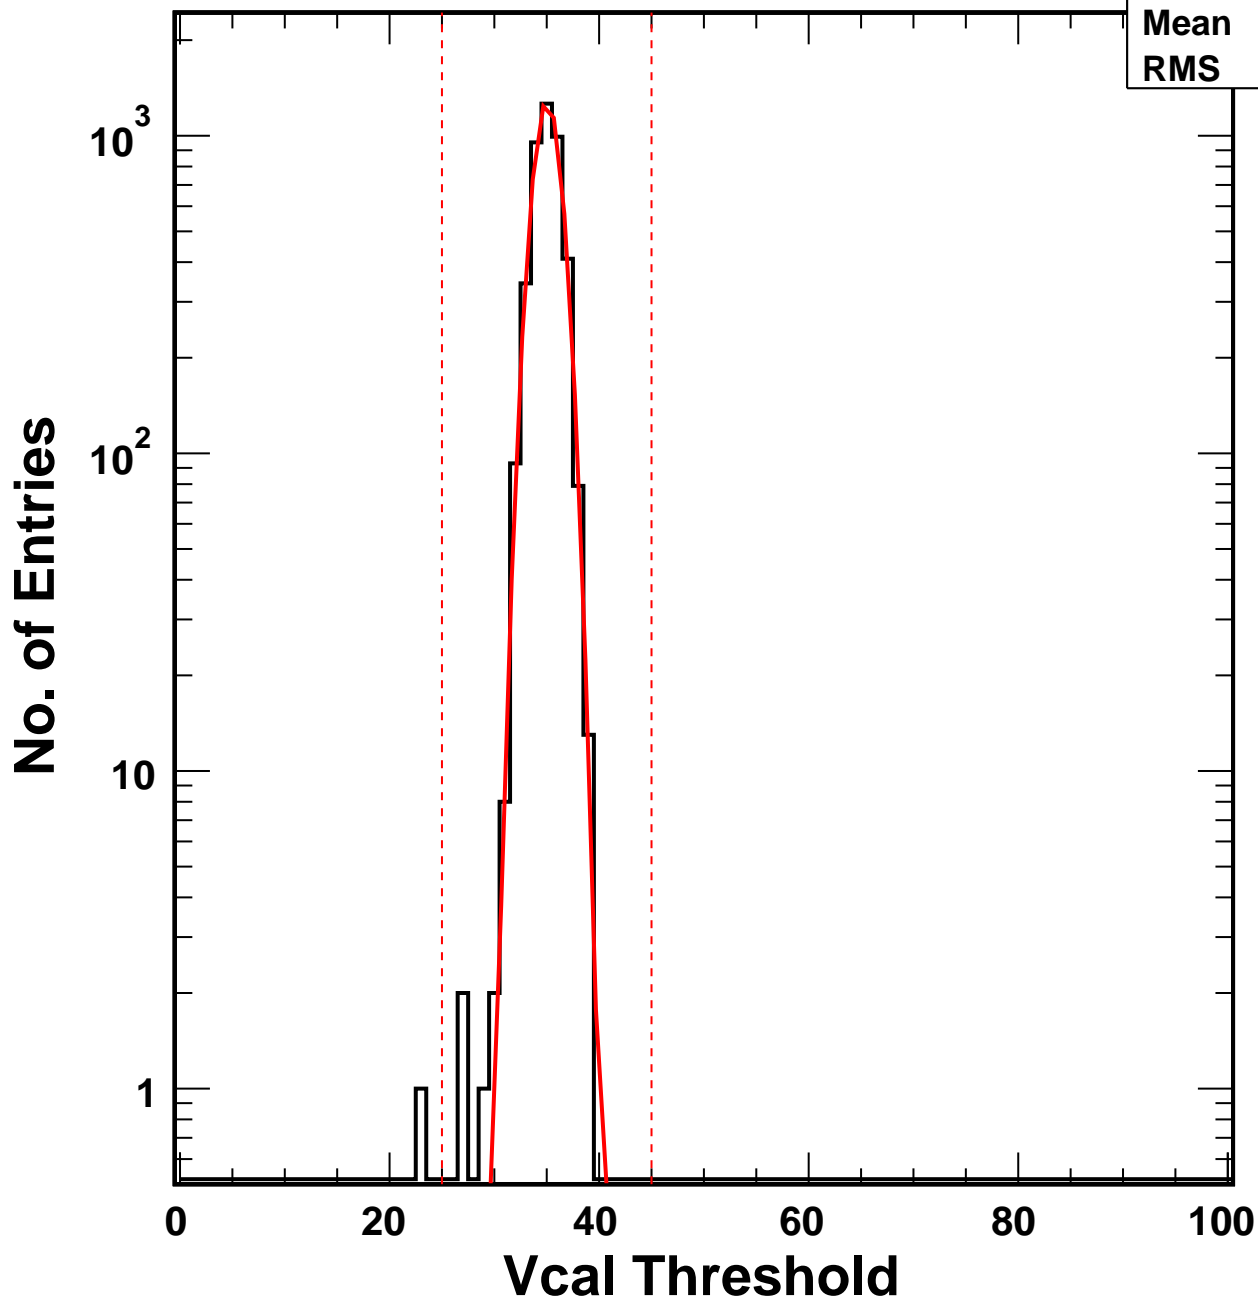

Vcal Threshold Trimmed

VcalThresholdTrimmed_4440

Entries 4160

Mean 35.03

RMS 1.315