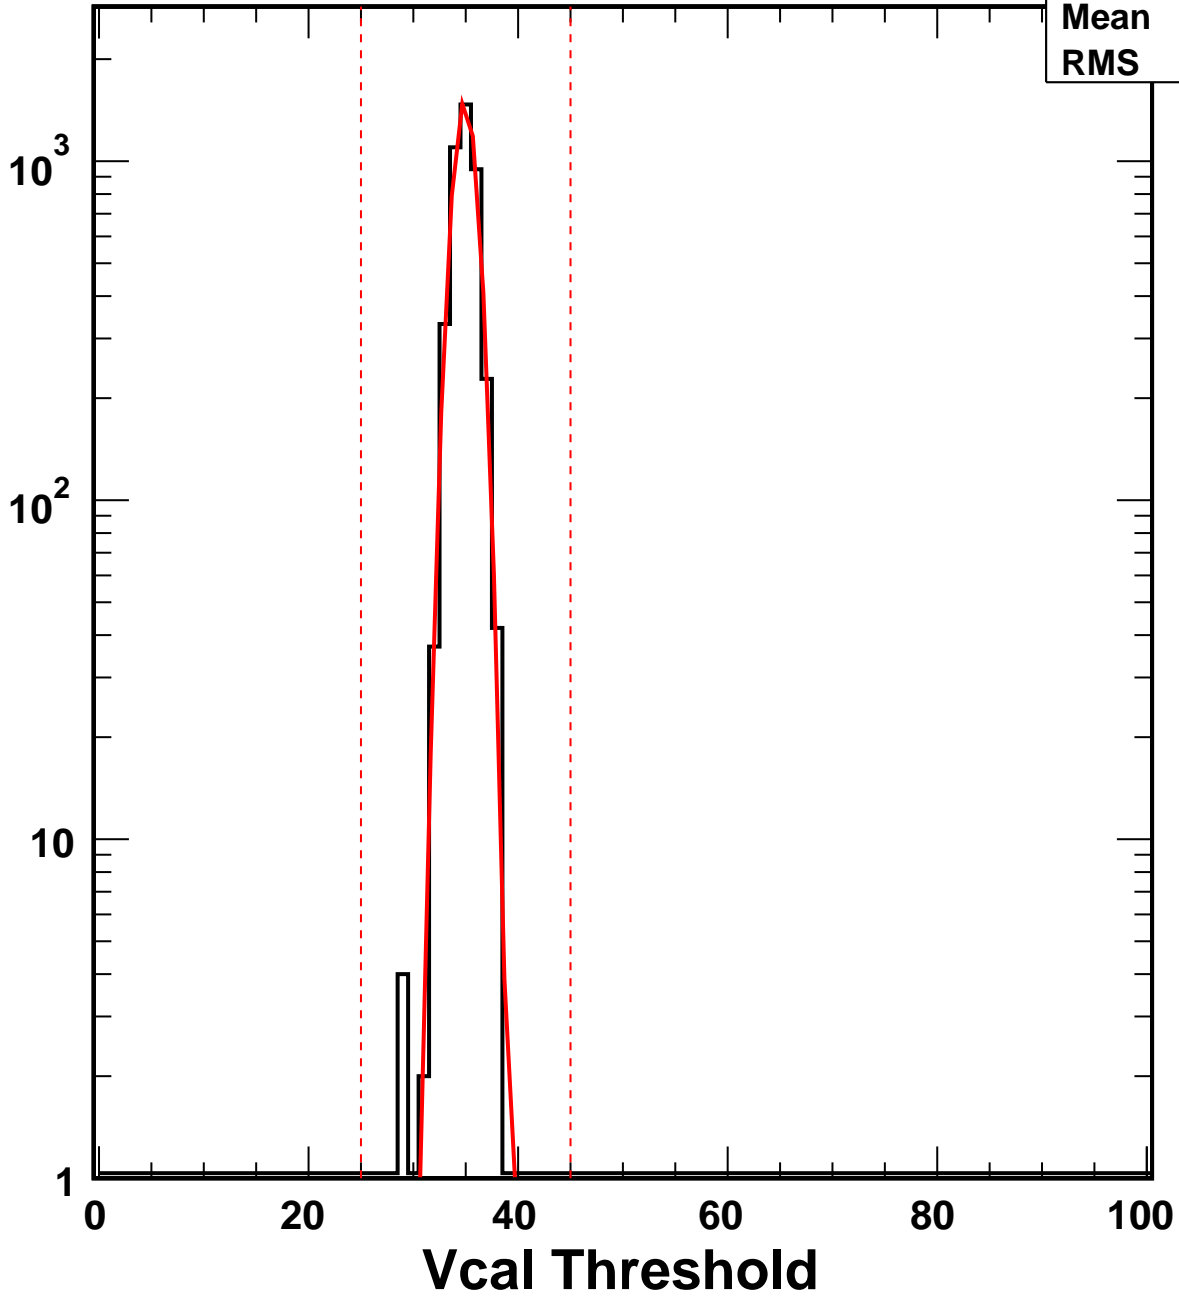

Vcal Threshold Trimmed

VcalThresholdTrimmed_14806

Entries	4160
Mean	34.91
RMS	1.111

No. of Entries

Vcal Threshold