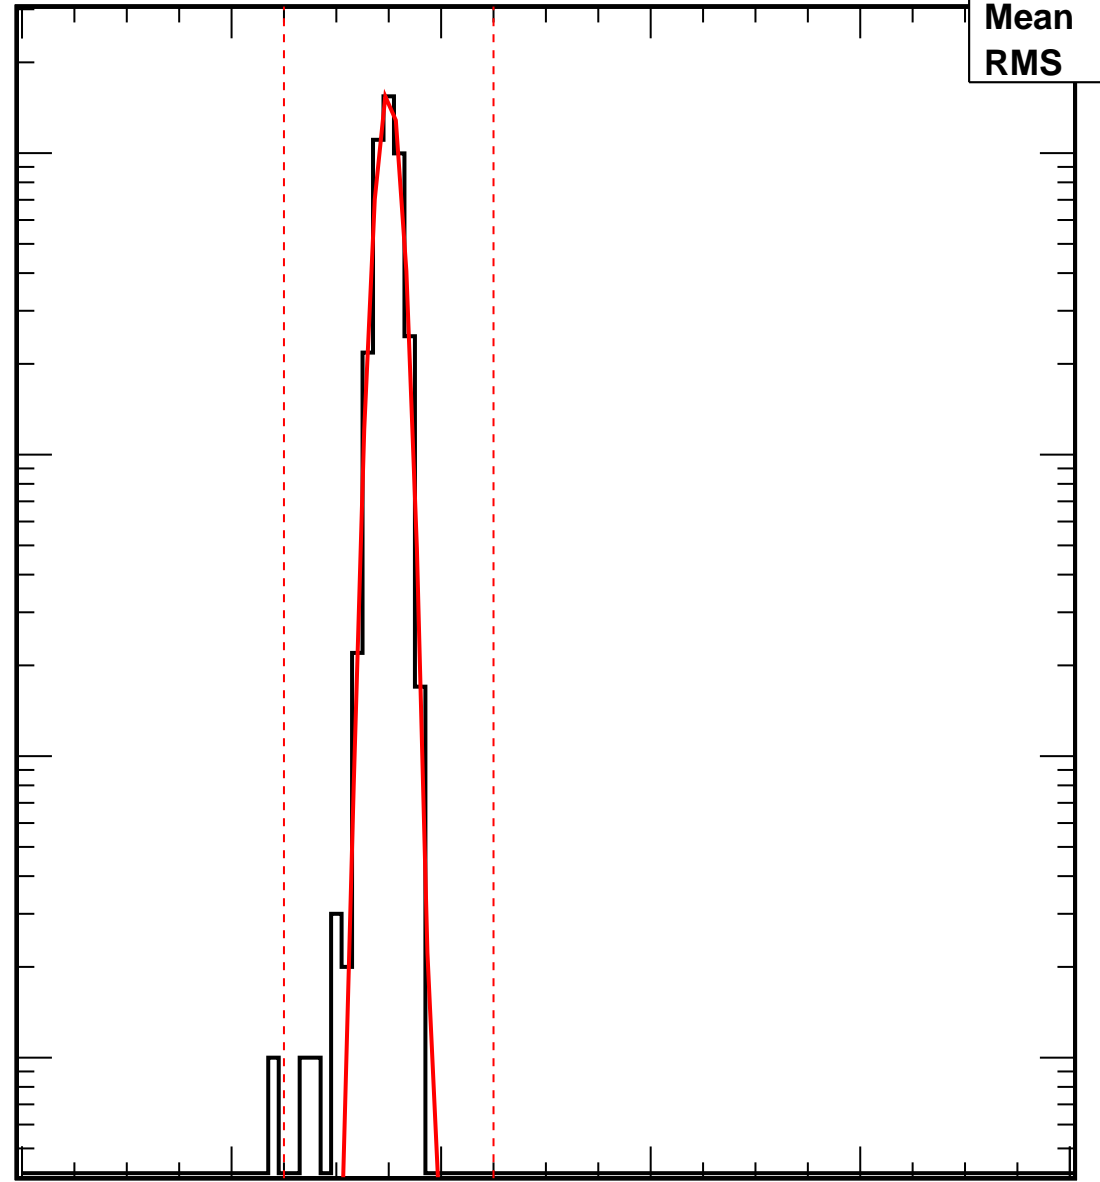

Vcal Threshold Trimmed

VcalThresholdTrimmed_14684

Entries	4160
Mean	34.97
RMS	1.058

No. of Entries

10³
10²
10
1

0 20 40 60 80 100

Vcal Threshold