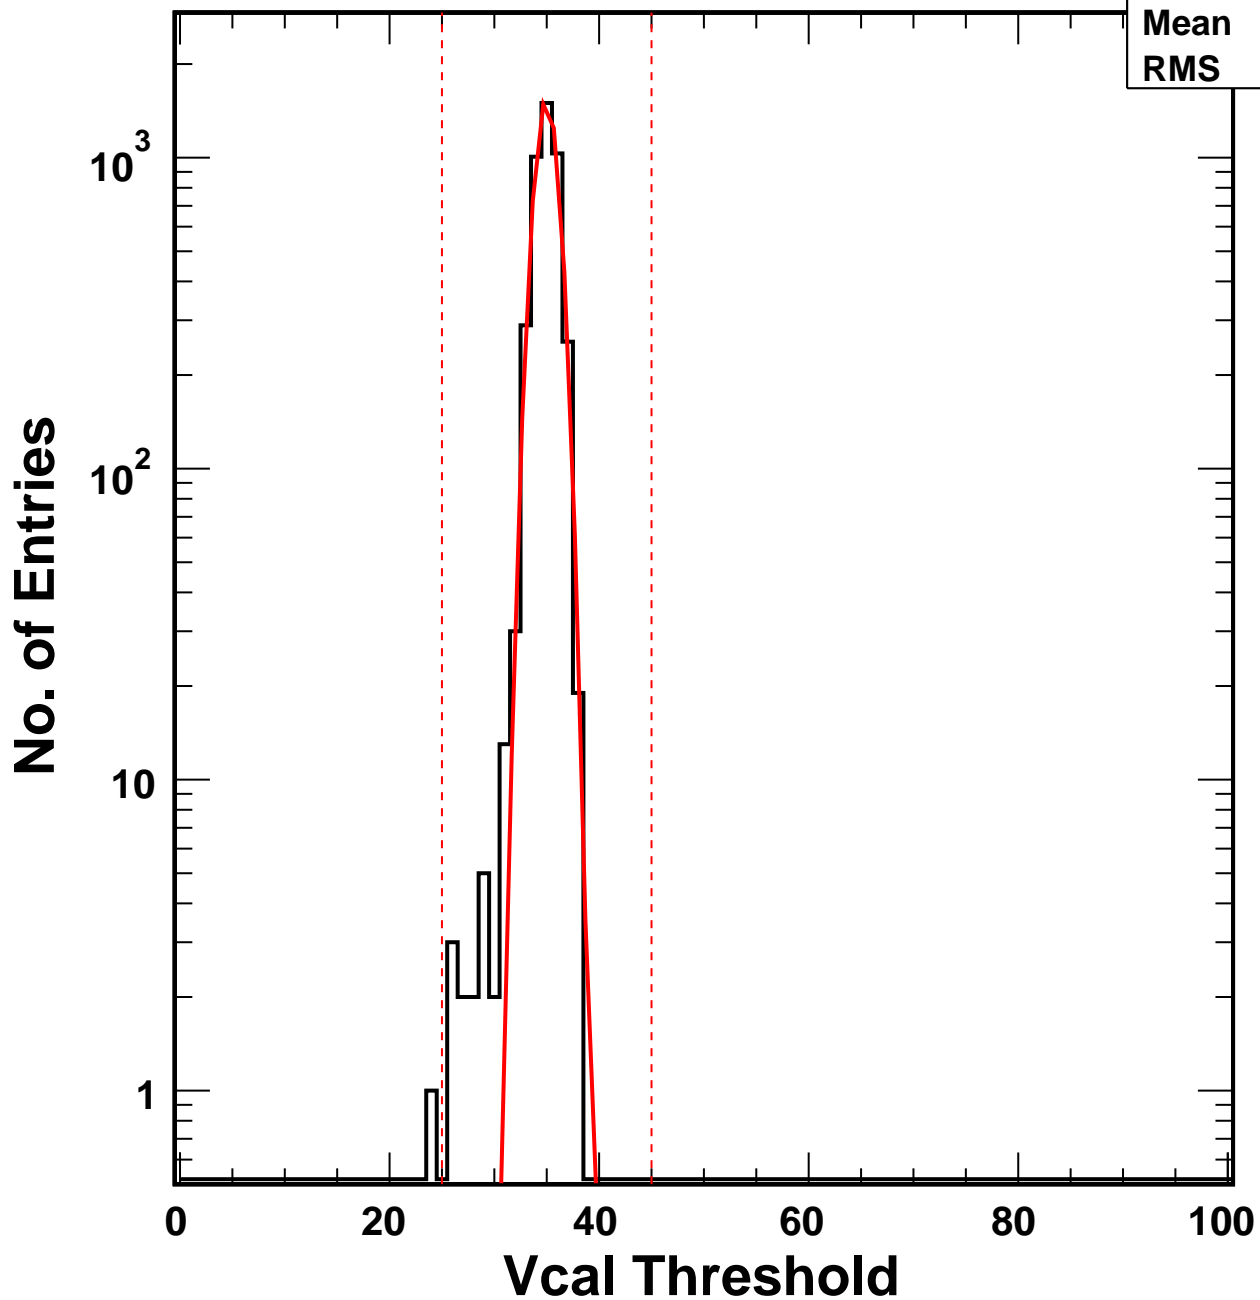

Vcal Threshold Trimmed

VcalThresholdTrimmed_15111

Entries 4160

Mean 34.94

RMS 1.168