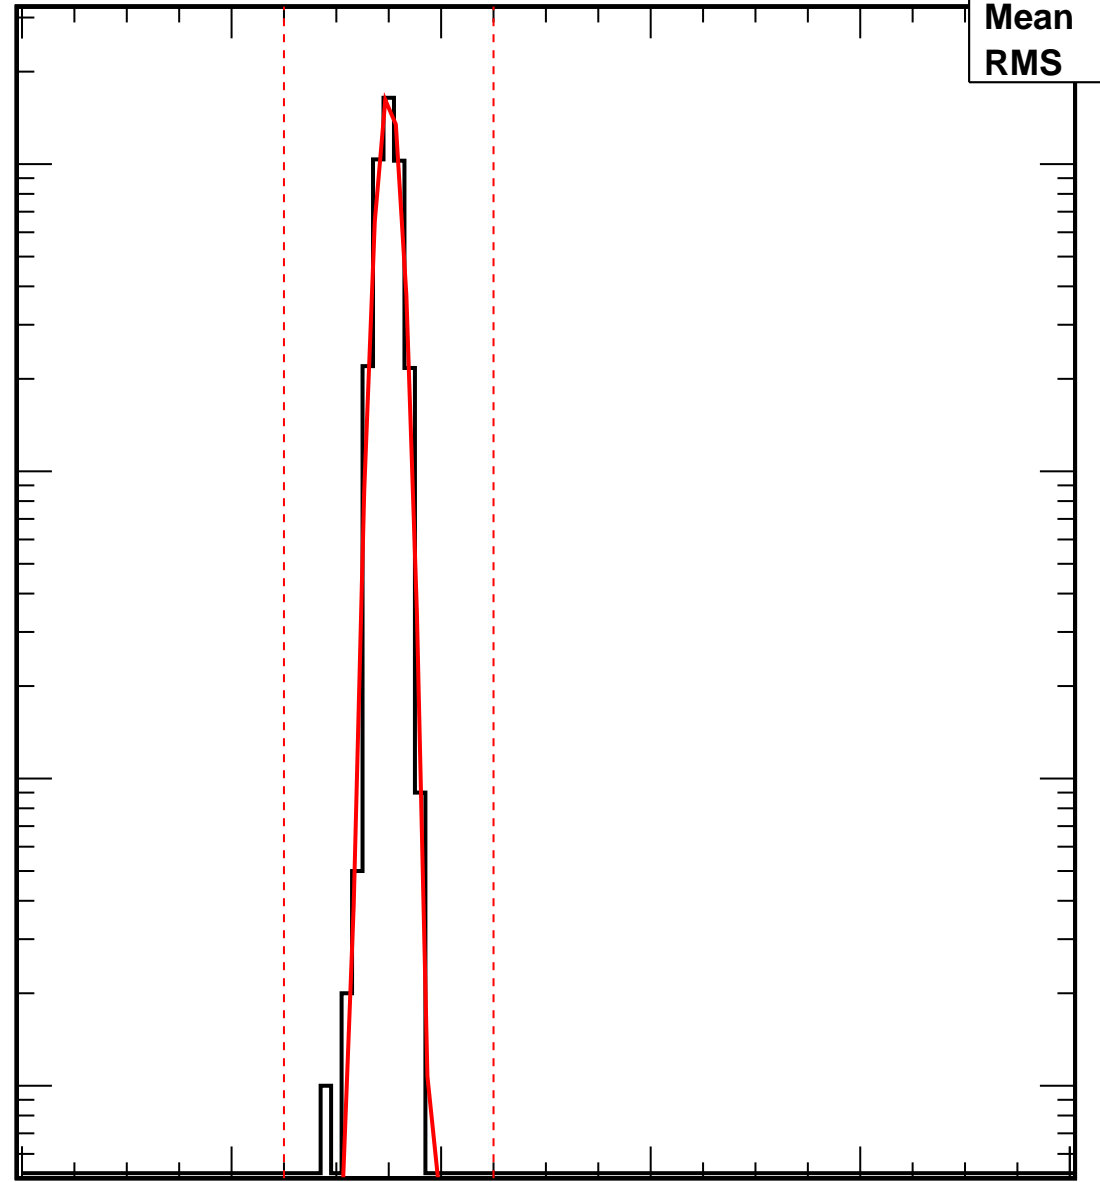

Vcal Threshold Trimmed

VcalThresholdTrimmed_16021

Entries	4160
Mean	35
RMS	0.9811

No. of Entries

10³
10²
10
1

0 20 40 60 80 100

Vcal Threshold