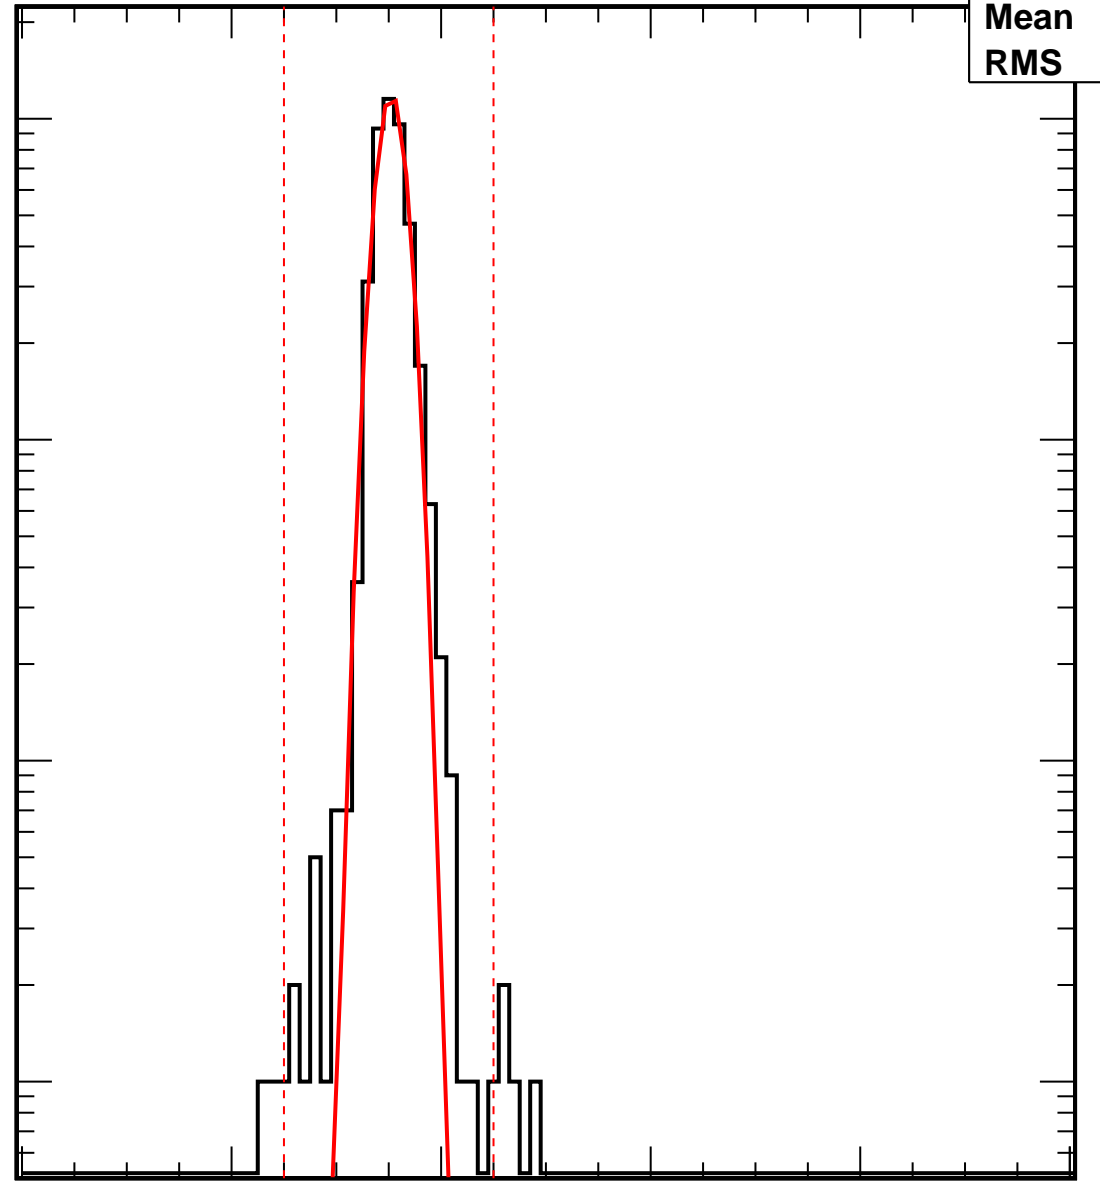

Vcal Threshold Trimmed

VcalThresholdTrimmed_16145

Entries	4160
Mean	35.26
RMS	1.582

No. of Entries

10³
10²
10
1

0 20 40 60 80 100

Vcal Threshold