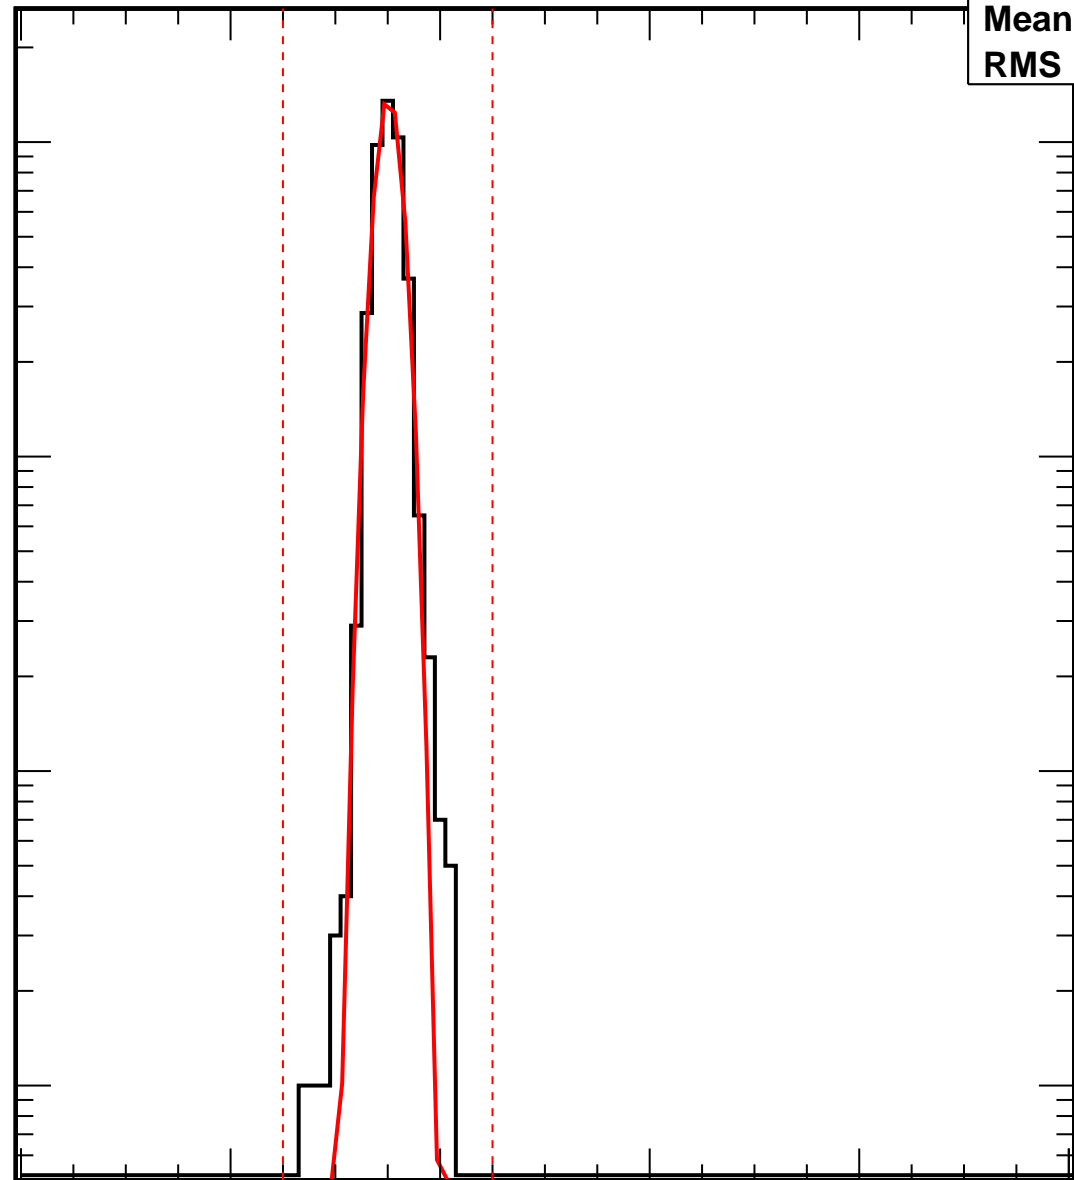

Vcal Threshold Trimmed

VcalThresholdTrimmed_11604

Entries	4160
Mean	35.1
RMS	1.244

No. of Entries

10³
10²
10
1

0 20 40 60 80 100

Vcal Threshold