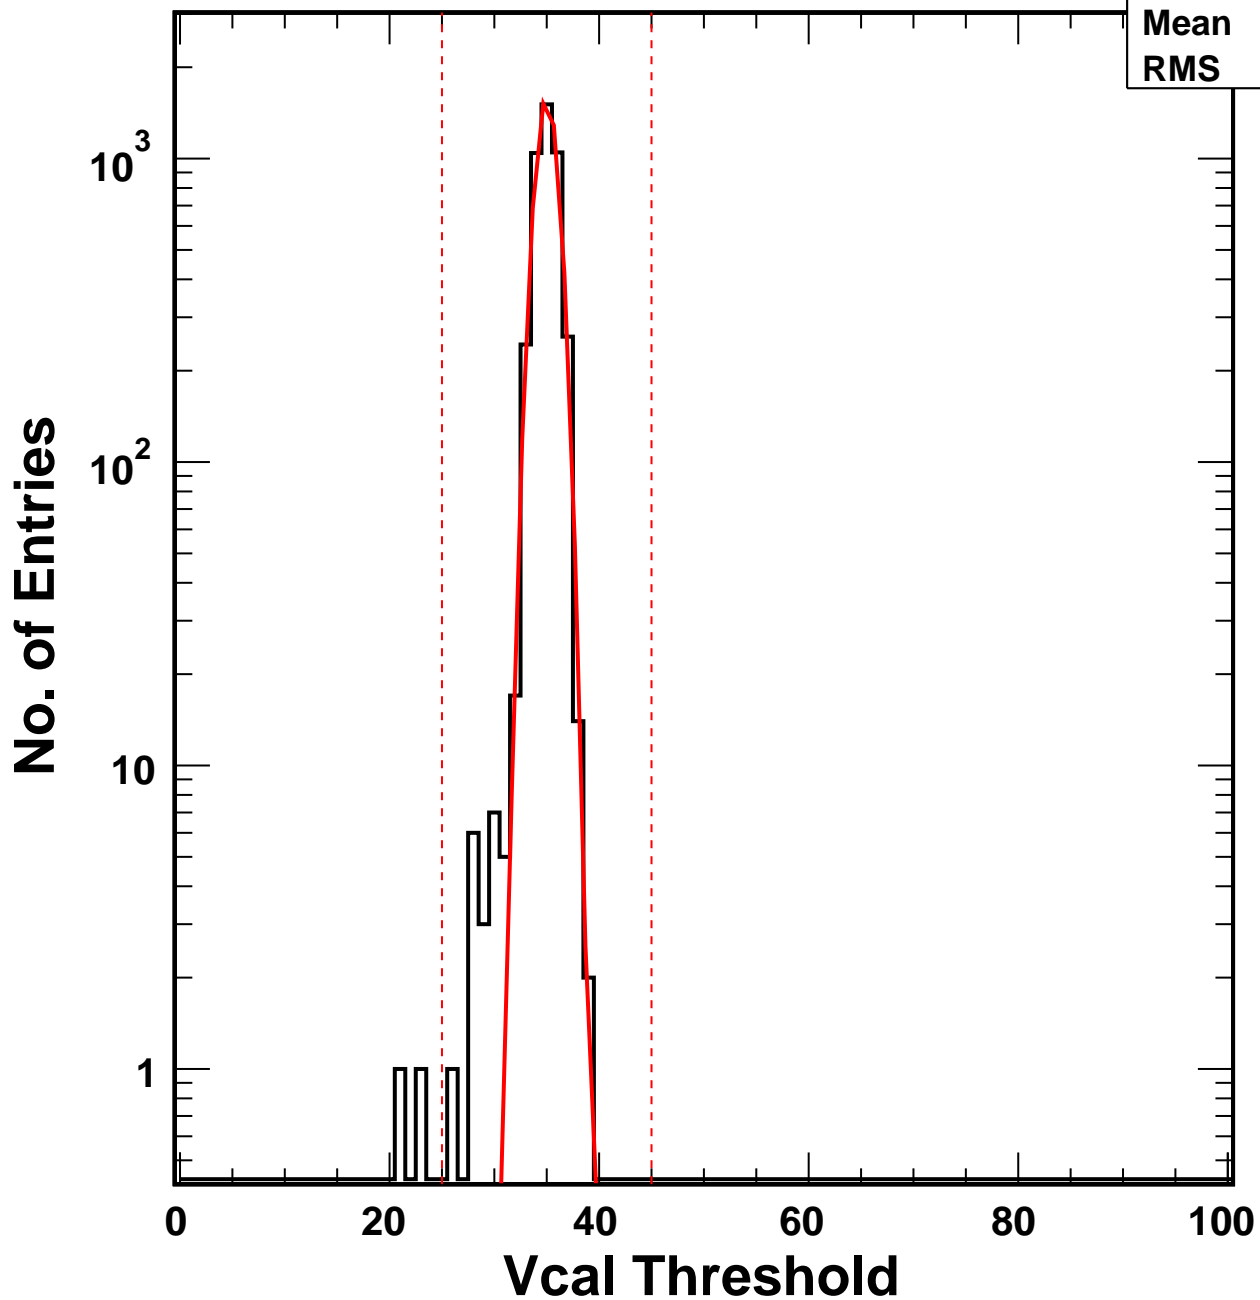

# Vcal Threshold Trimmed

VcalThresholdTrimmed\_20555

|         |       |
|---------|-------|
| Entries | 4160  |
| Mean    | 34.97 |
| RMS     | 1.149 |