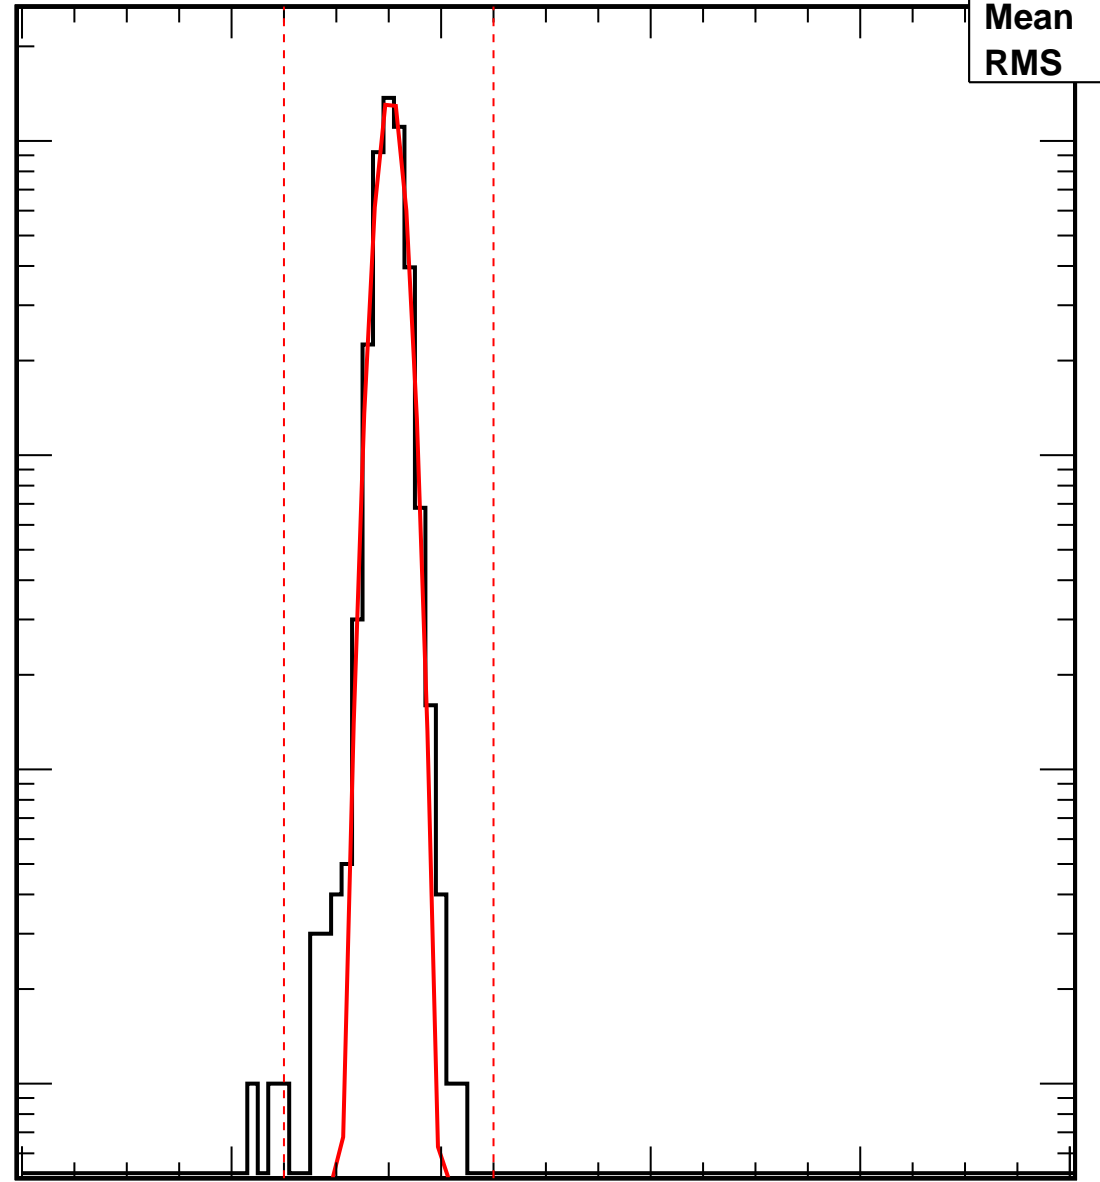

Vcal Threshold Trimmed

VcalThresholdTrimmed_21578

Entries	4160
Mean	35.15
RMS	1.256

No. of Entries

10³
10²
10
1

0 20 40 60 80 100

Vcal Threshold