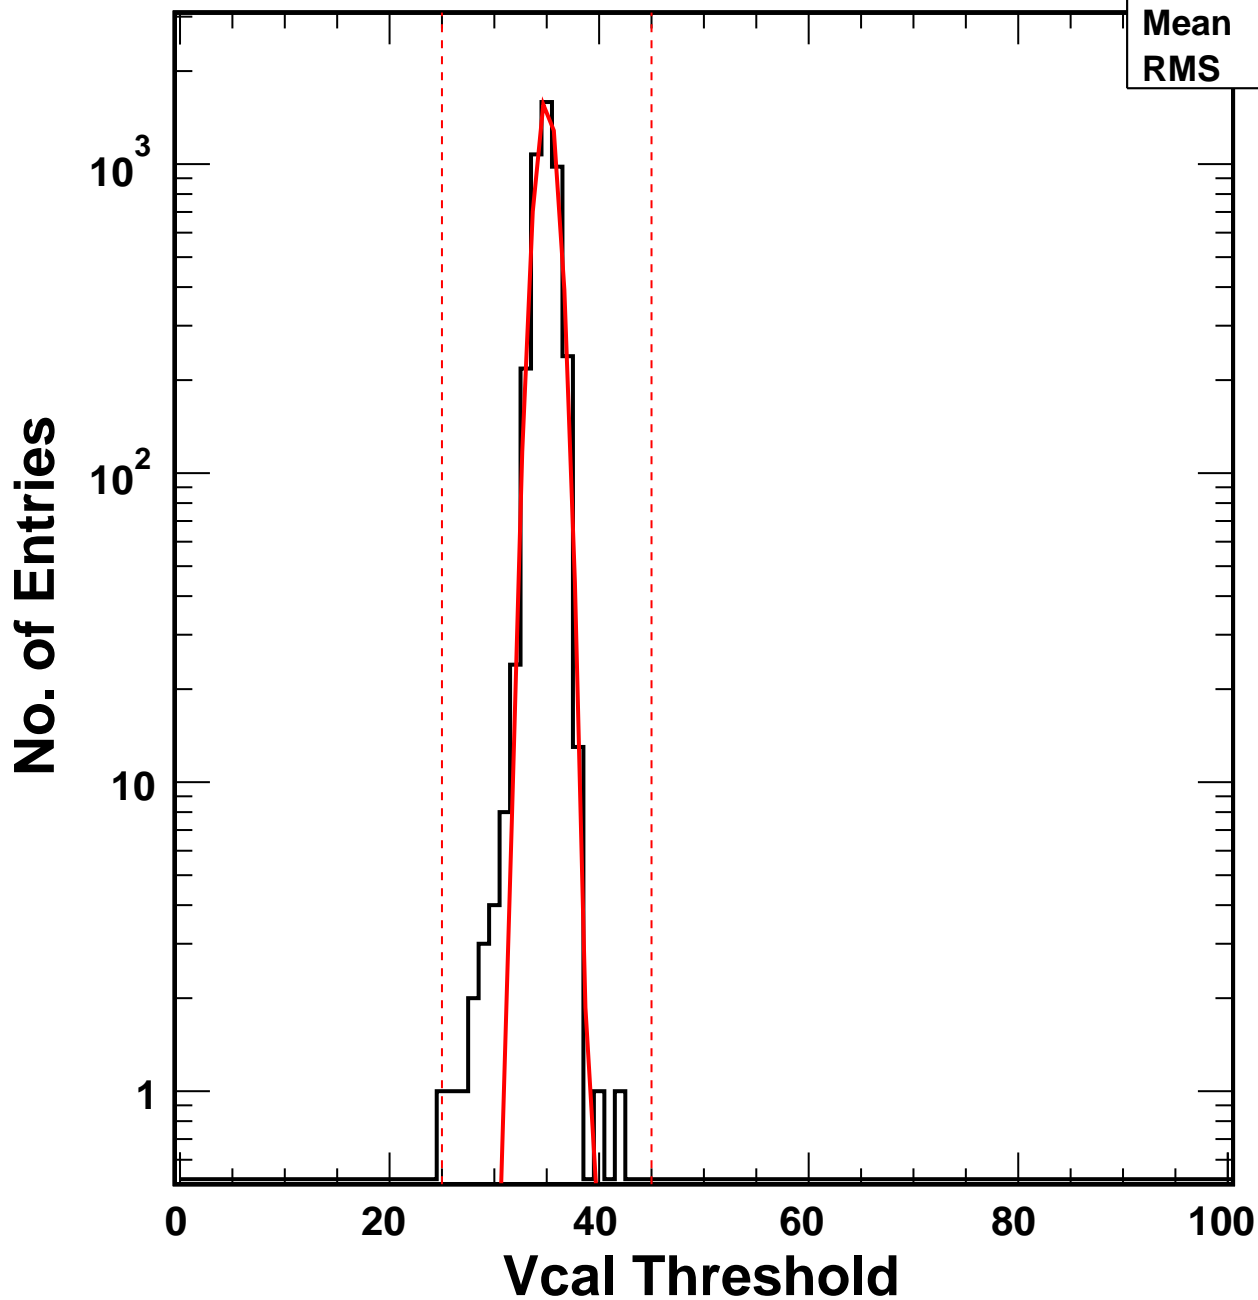

Vcal Threshold Trimmed

VcalThresholdTrimmed_1585

Entries 4160

Mean 34.96

RMS 1.092