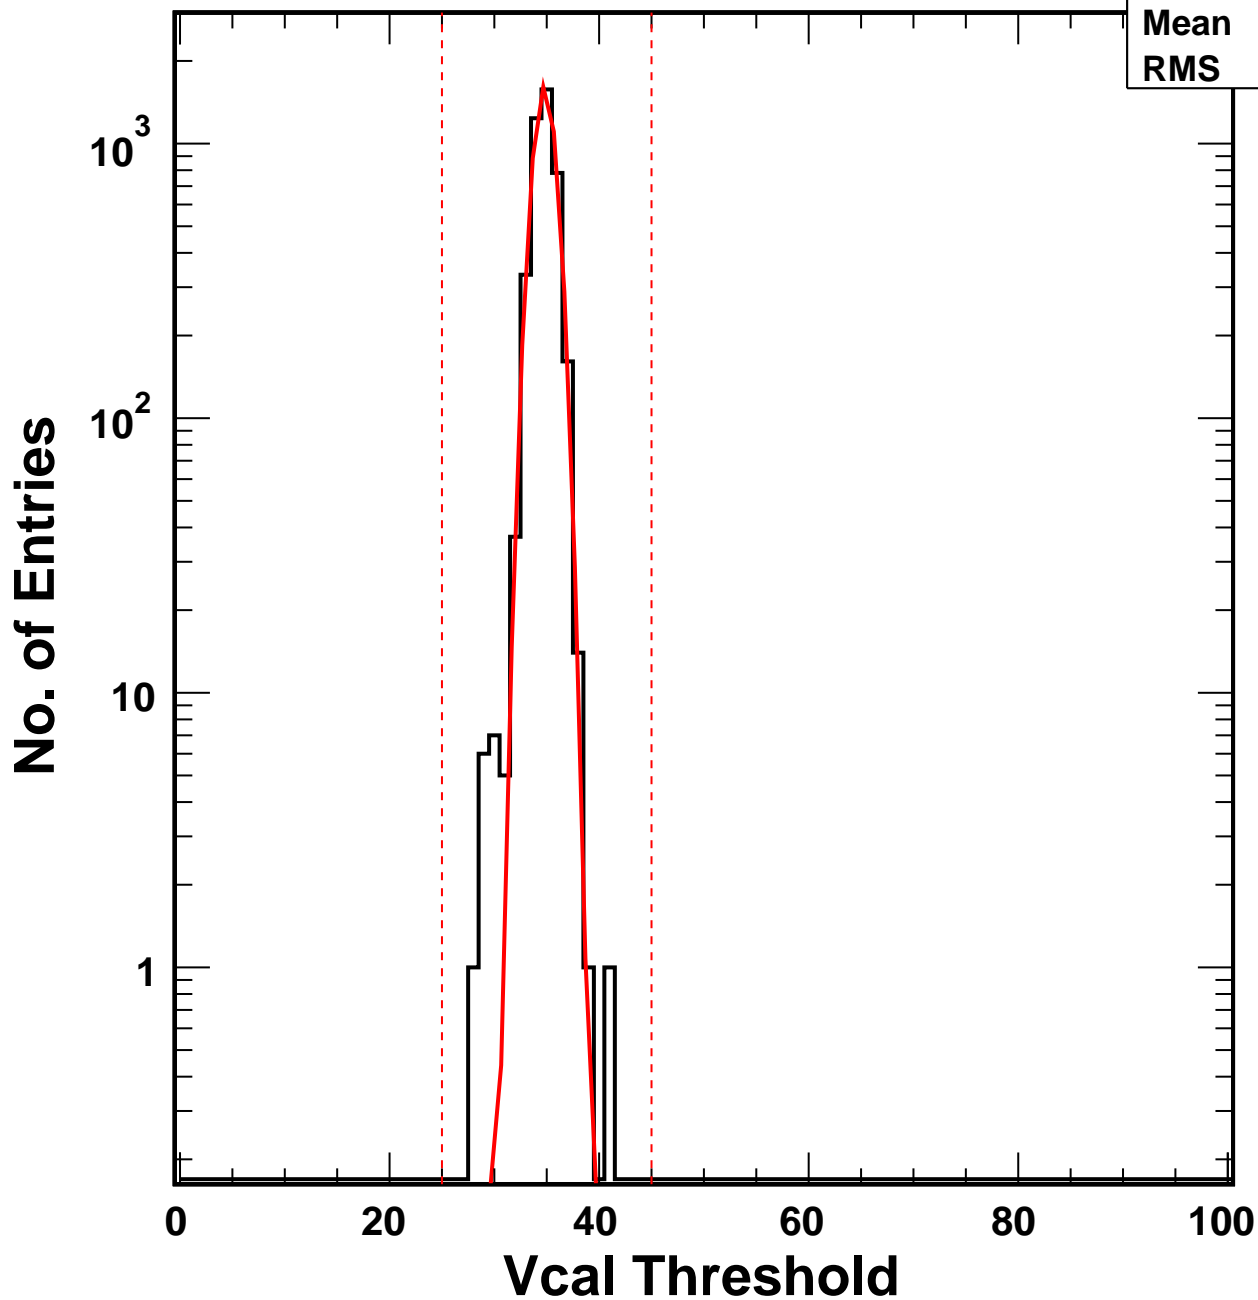

Vcal Threshold Trimmed

VcalThresholdTrimmed_257

Entries 4160

Mean 34.77

RMS 1.075