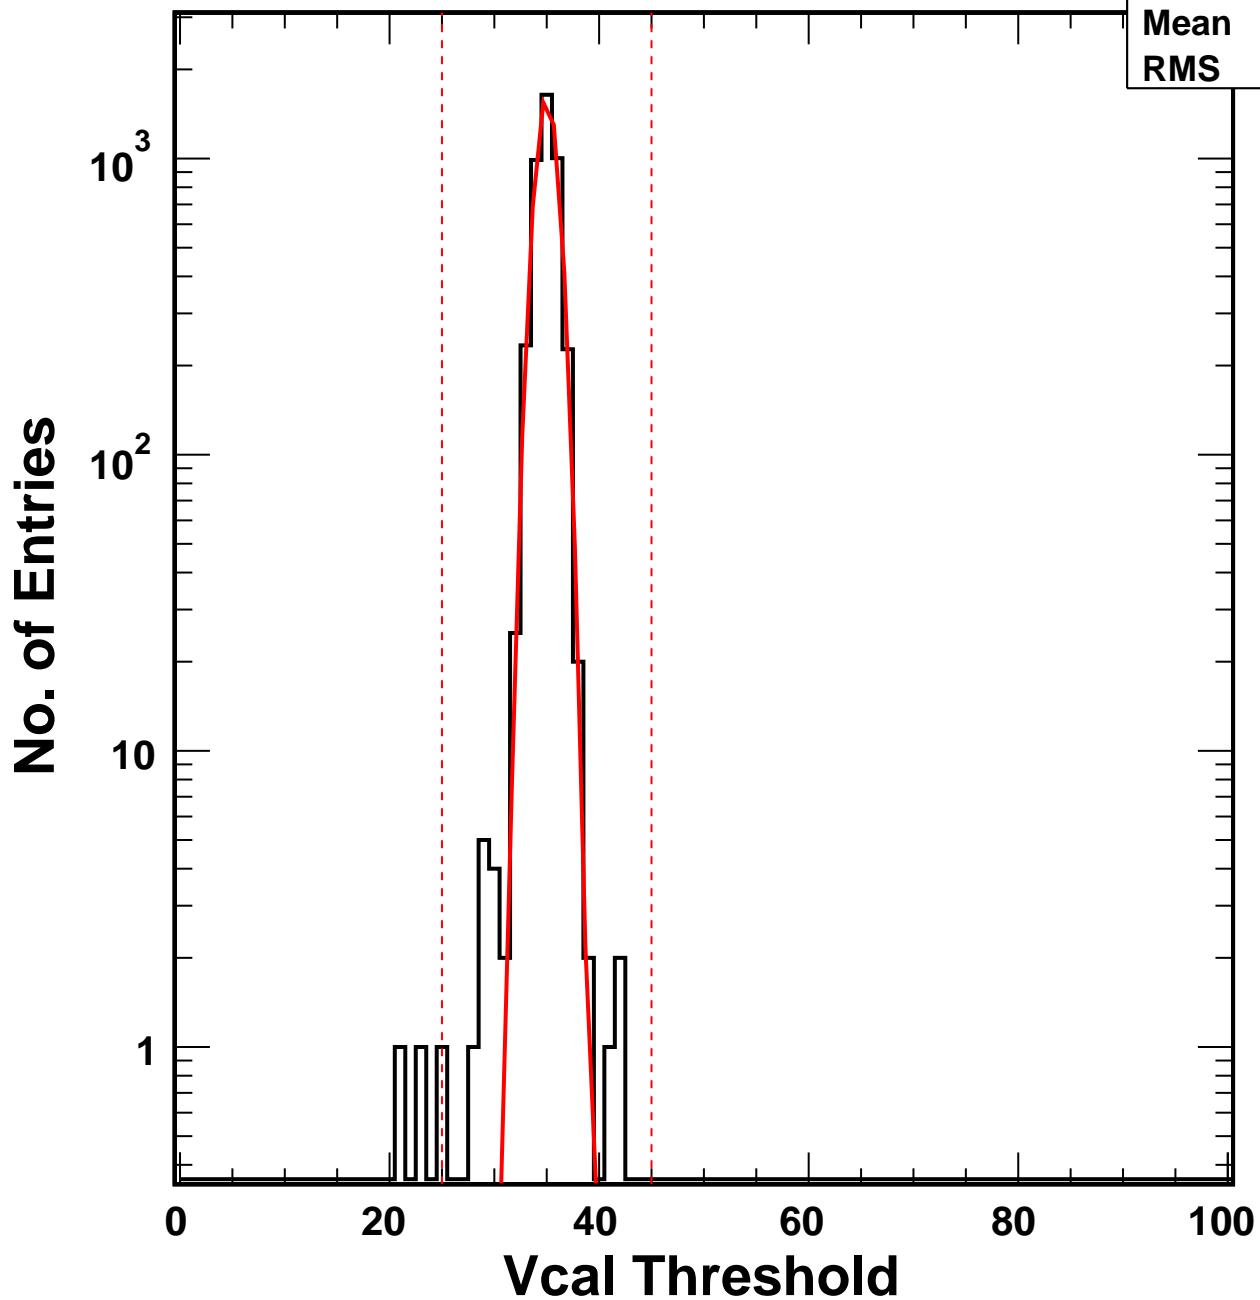

# Vcal Threshold Trimmed

VcalThresholdTrimmed\_379

Entries 4160

Mean 34.98

RMS 1.119