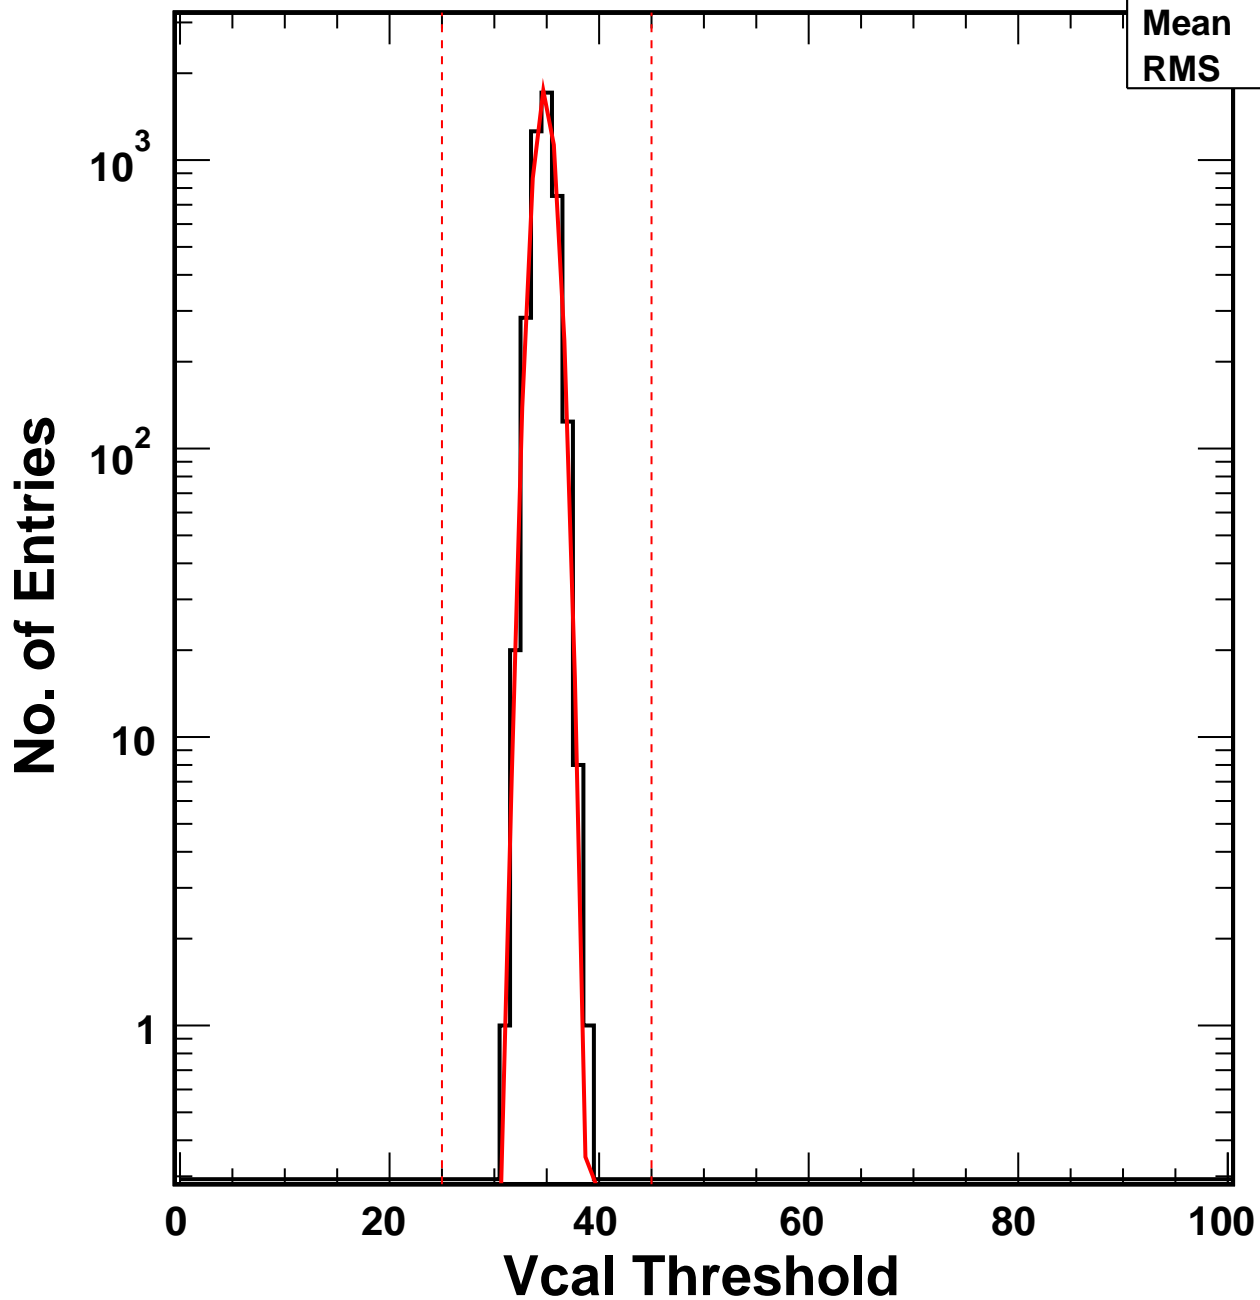

Vcal Threshold Trimmed

VcalThresholdTrimmed_8989

Entries 4160

Mean 34.79

RMS 0.9489