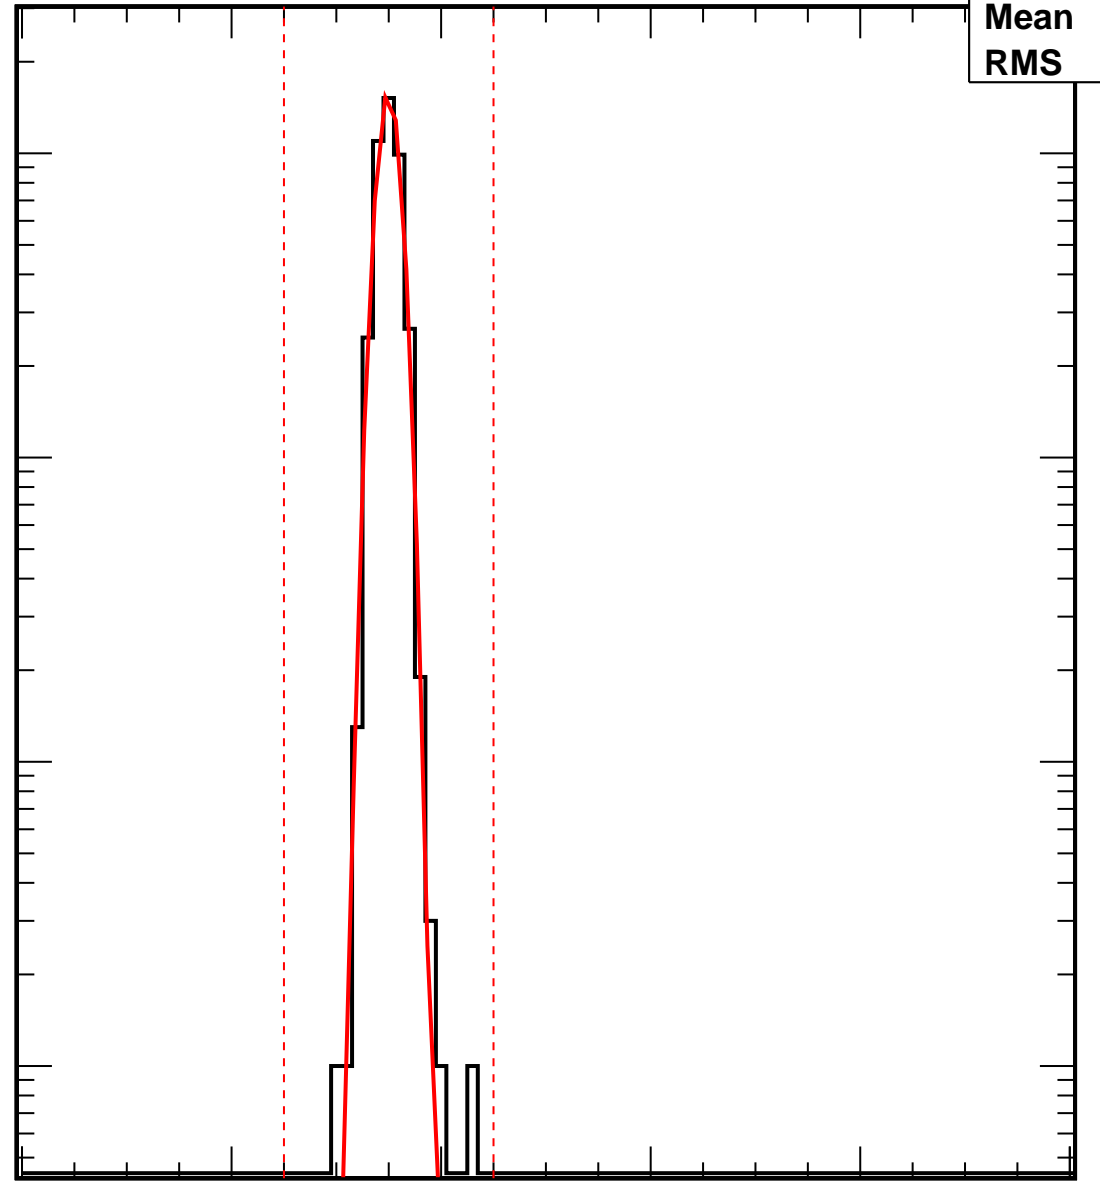

Vcal Threshold Trimmed

VcalThresholdTrimmed_10086

Entries	4160
Mean	34.99
RMS	1.052

No. of Entries

10³
10²
10
1

0 20 40 60 80 100

Vcal Threshold