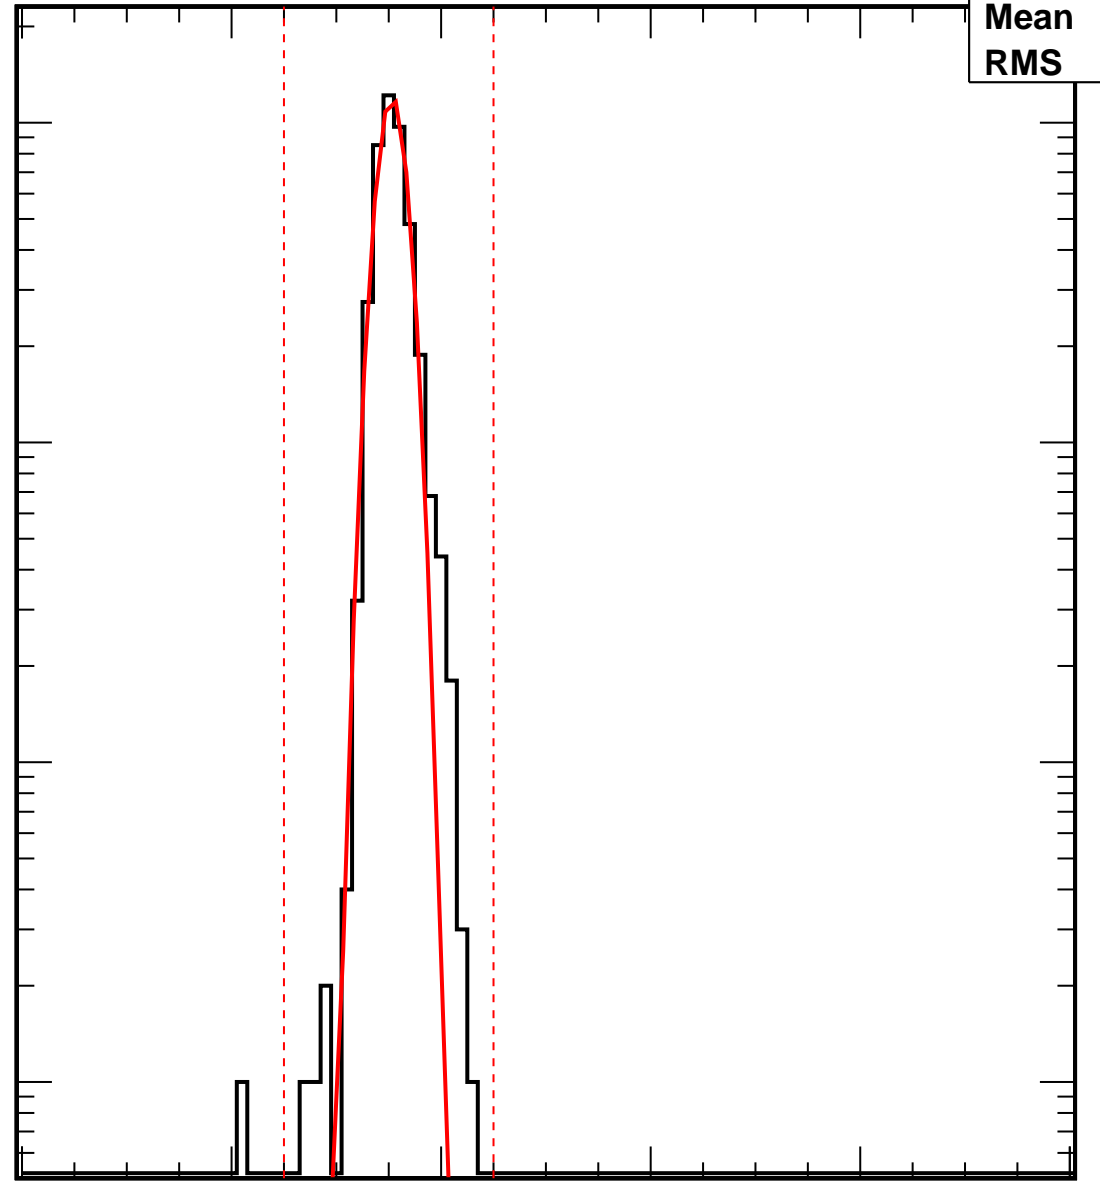

Vcal Threshold Trimmed

VcalThresholdTrimmed_12928

Entries	4160
Mean	35.38
RMS	1.529

No. of Entries

10³
10²
10
1

0 20 40 60 80 100

Vcal Threshold