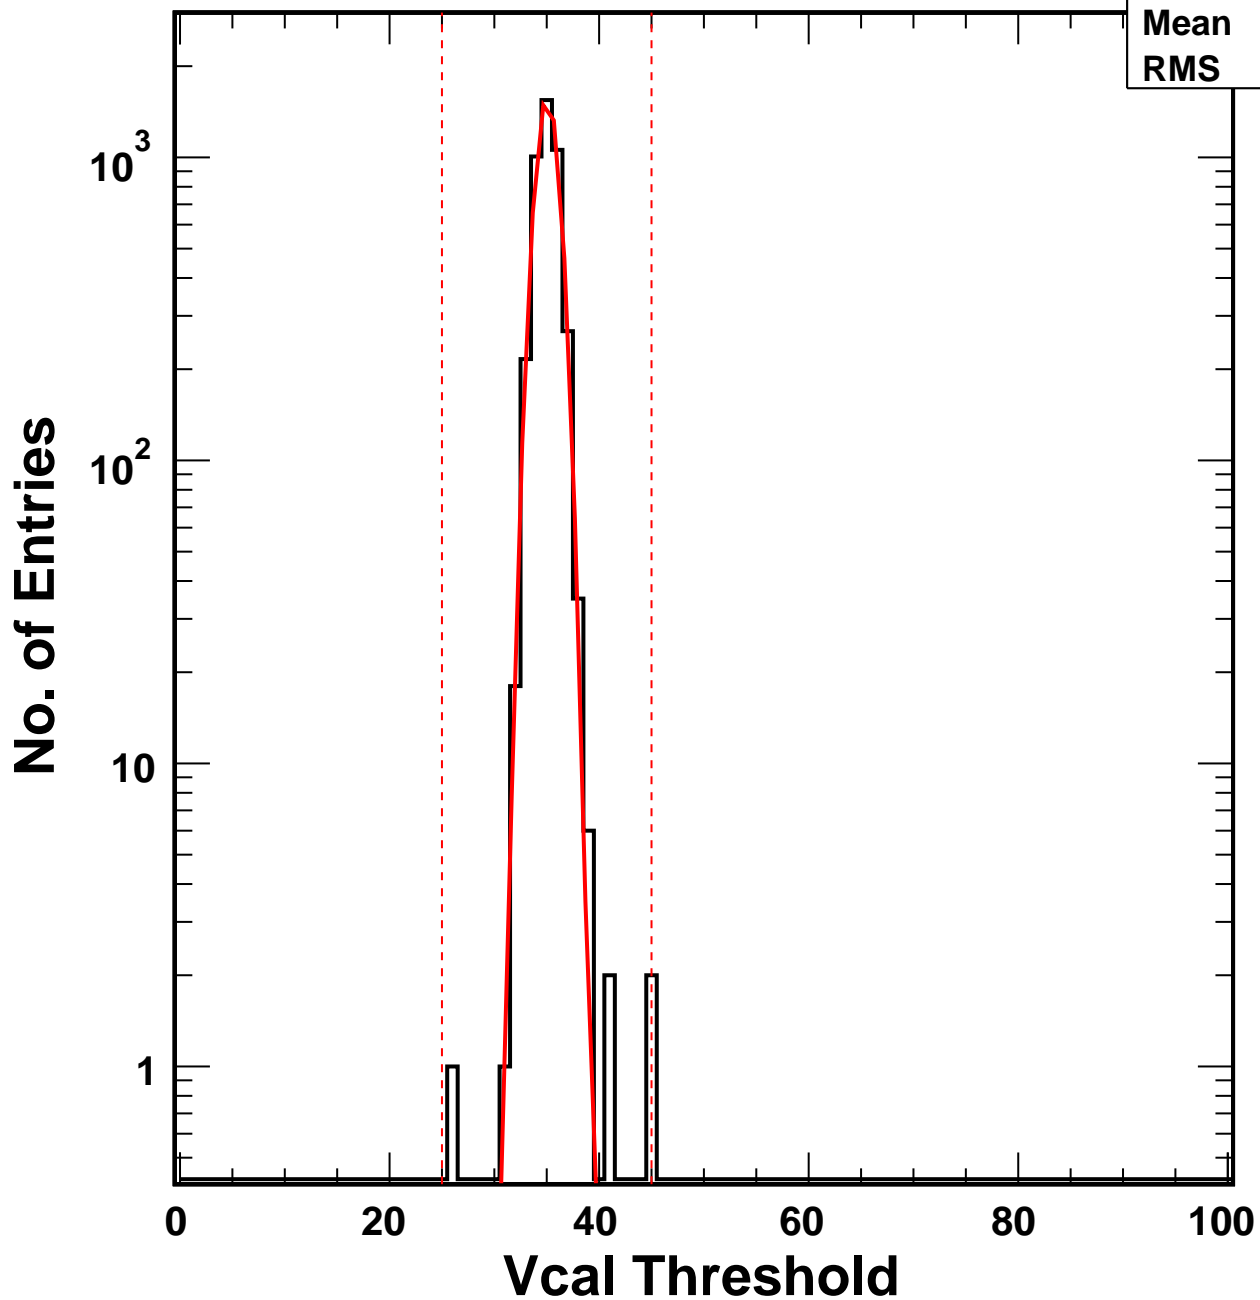

Vcal Threshold Trimmed

VcalThresholdTrimmed_12684

Entries 4160

Mean 35.06

RMS 1.088