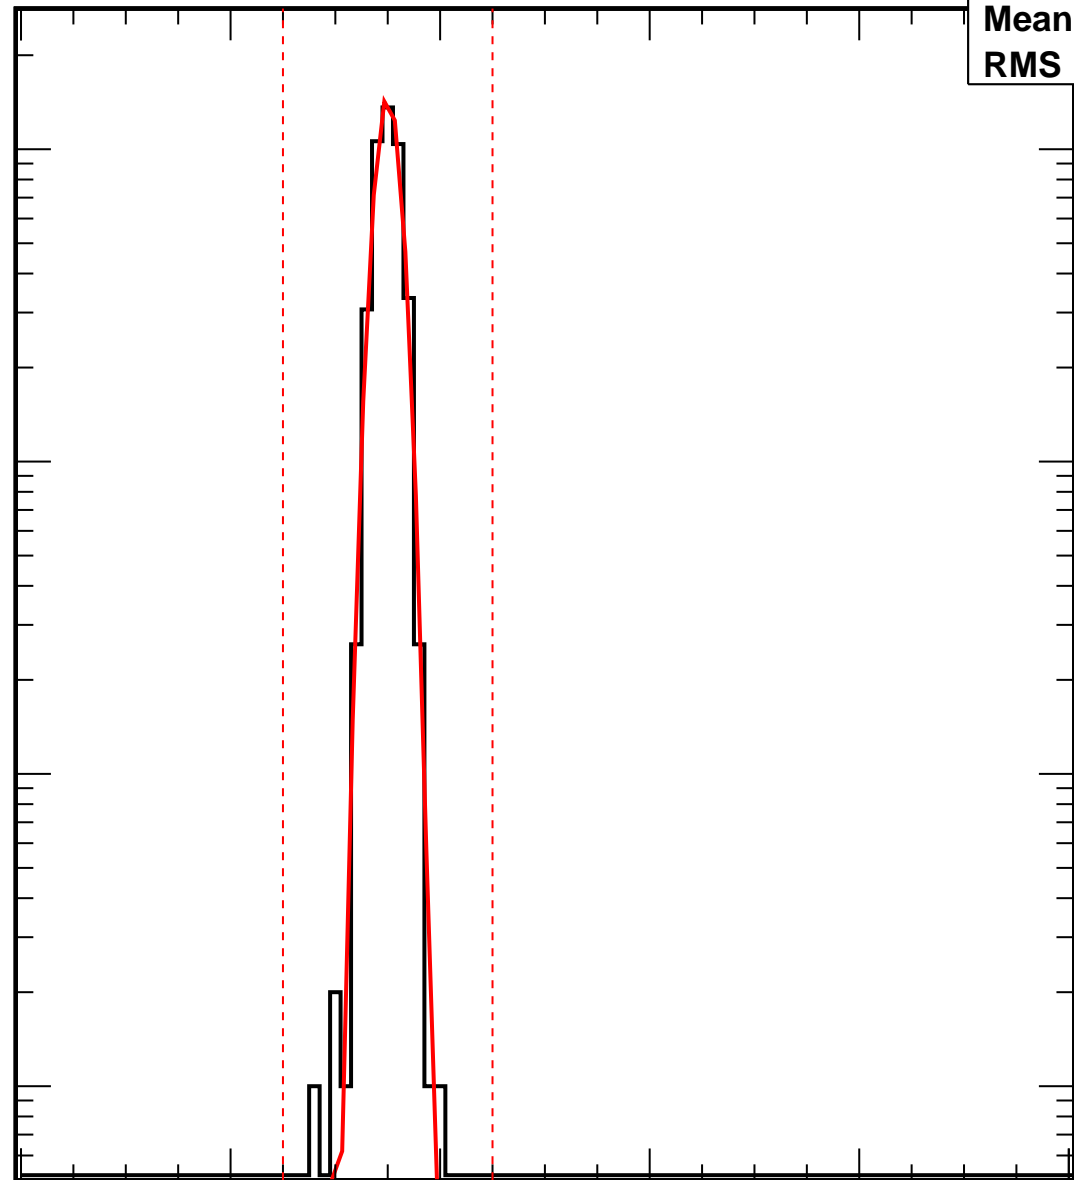

# Vcal Threshold Trimmed

VcalThresholdTrimmed\_12562

Entries	4160
Mean	35
RMS	1.127

No. of Entries

10<sup>3</sup>  
10<sup>2</sup>  
10  
1

0 20 40 60 80 100  
Vcal Threshold