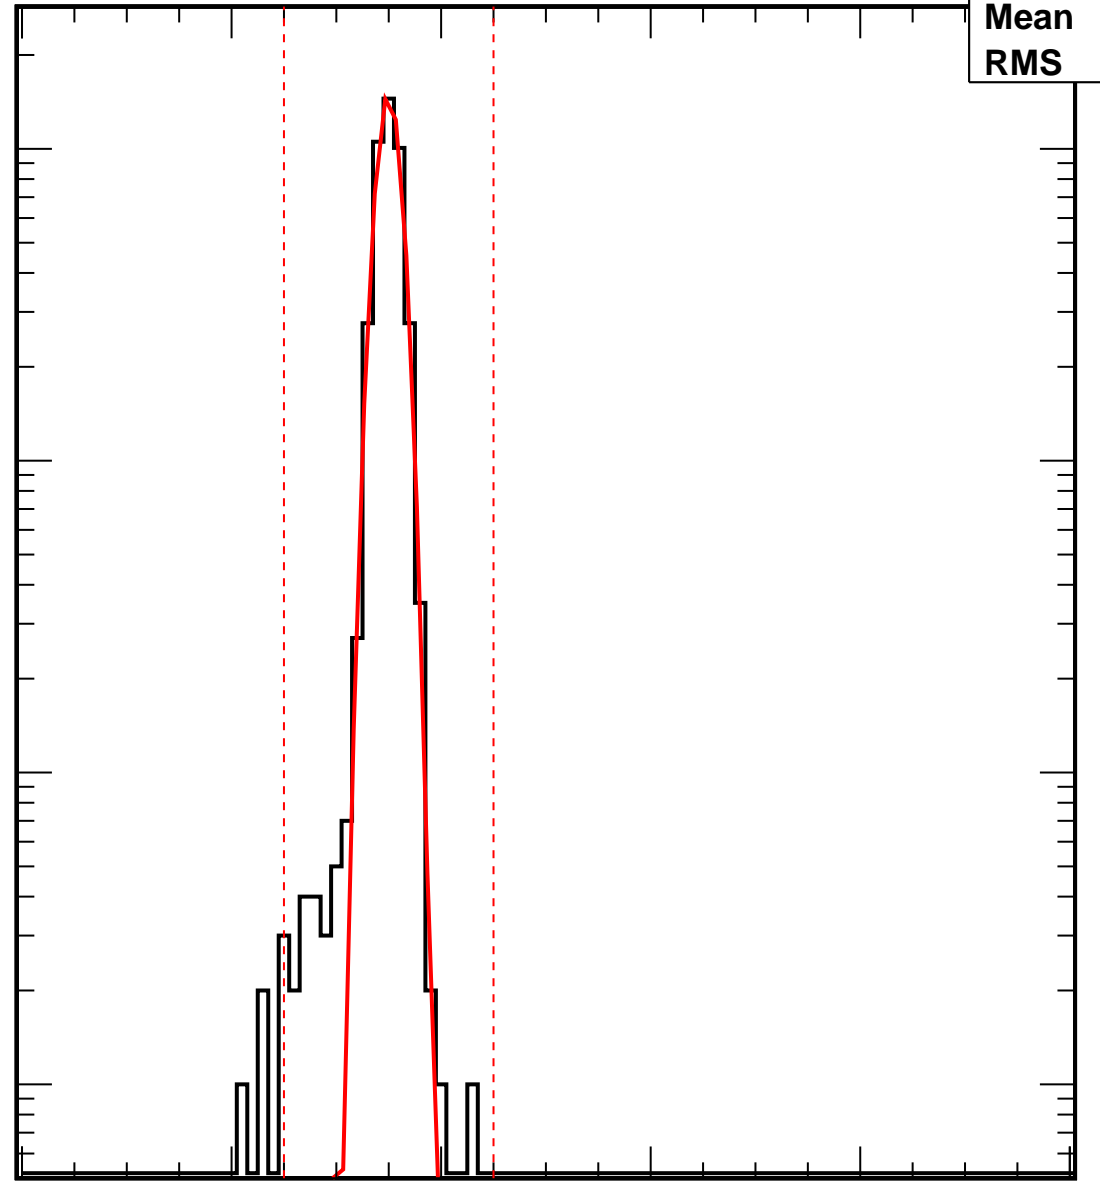

Vcal Threshold Trimmed

VcalThresholdTrimmed_13233

Entries	4160
Mean	34.95
RMS	1.267

No. of Entries

10³
10²
10
1

0 20 40 60 80 100

Vcal Threshold