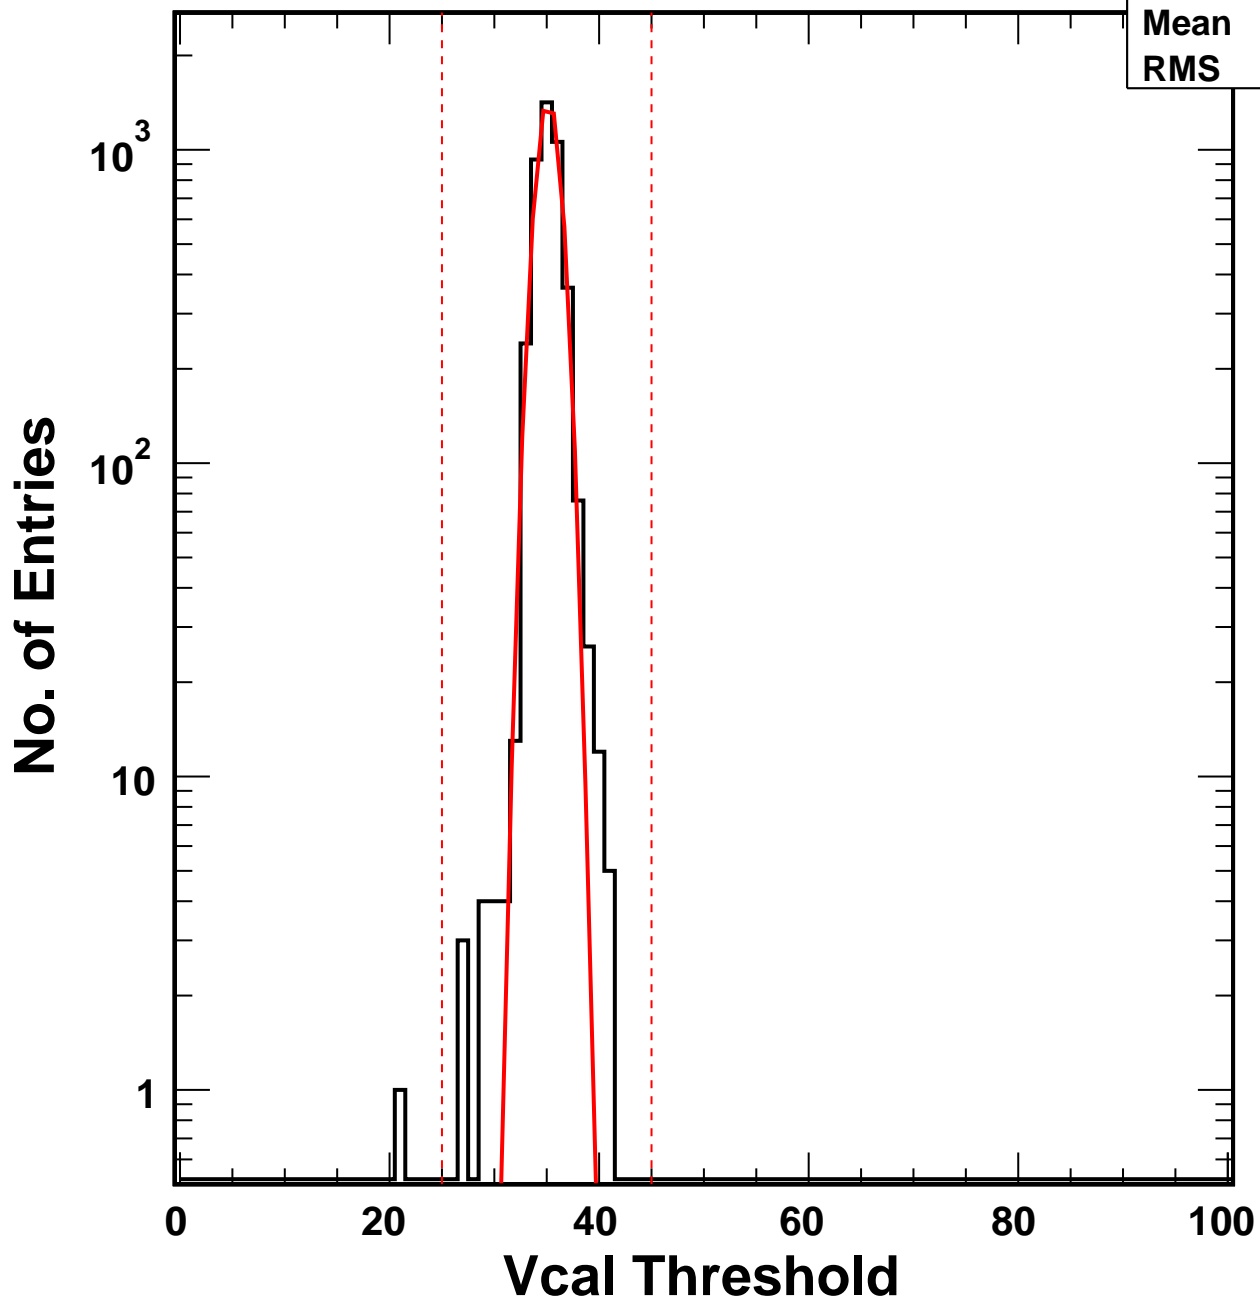

Vcal Threshold Trimmed

VcalThresholdTrimmed_13650

Entries 4160

Mean 35.16

RMS 1.269