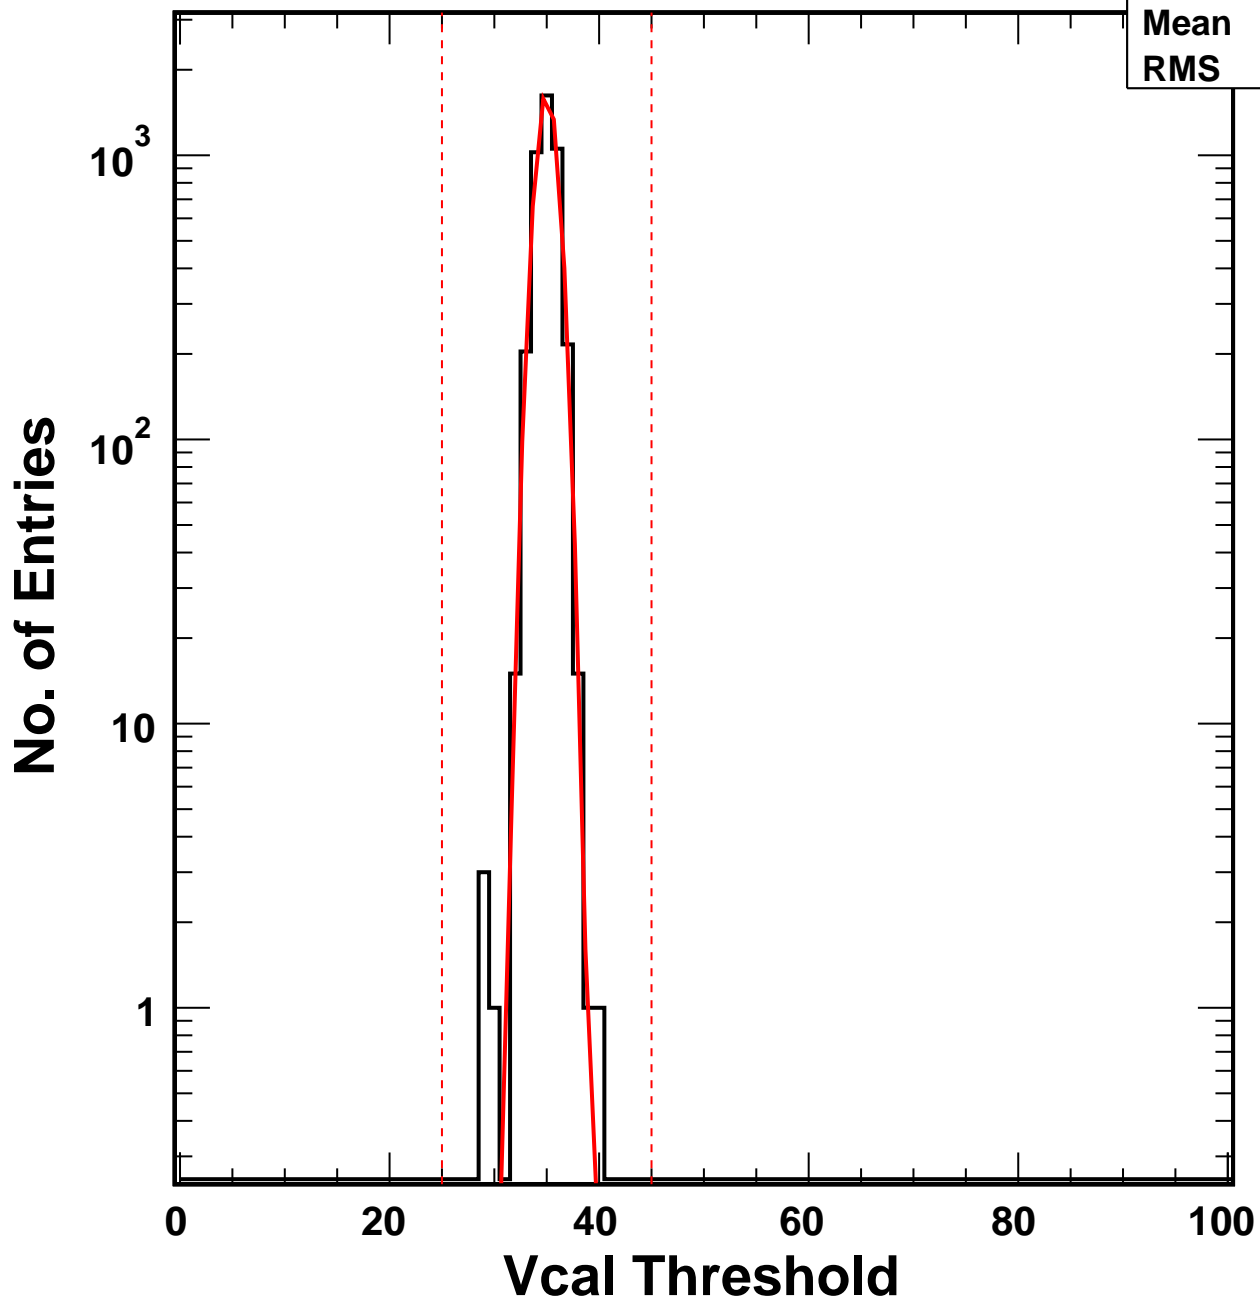

# Vcal Threshold Trimmed

VcalThresholdTrimmed\_14276

Entries 4160

Mean 35.01

RMS 1.005