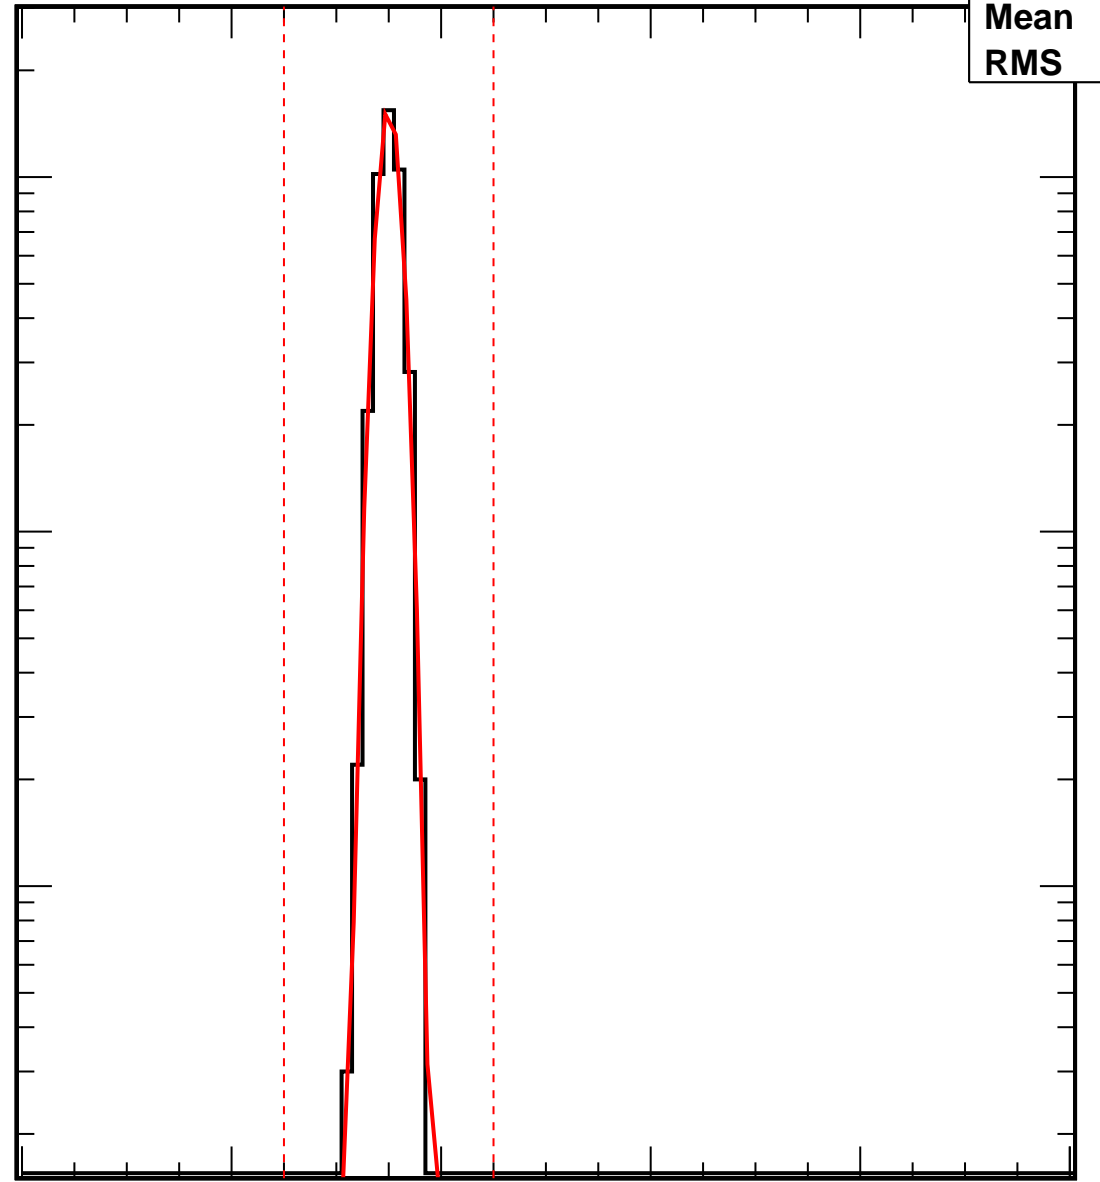

Vcal Threshold Trimmed

VcalThresholdTrimmed_14703

Entries	4160
Mean	35.03
RMS	1.04

No. of Entries

10³
10²
10

0 20 40 60 80 100

Vcal Threshold