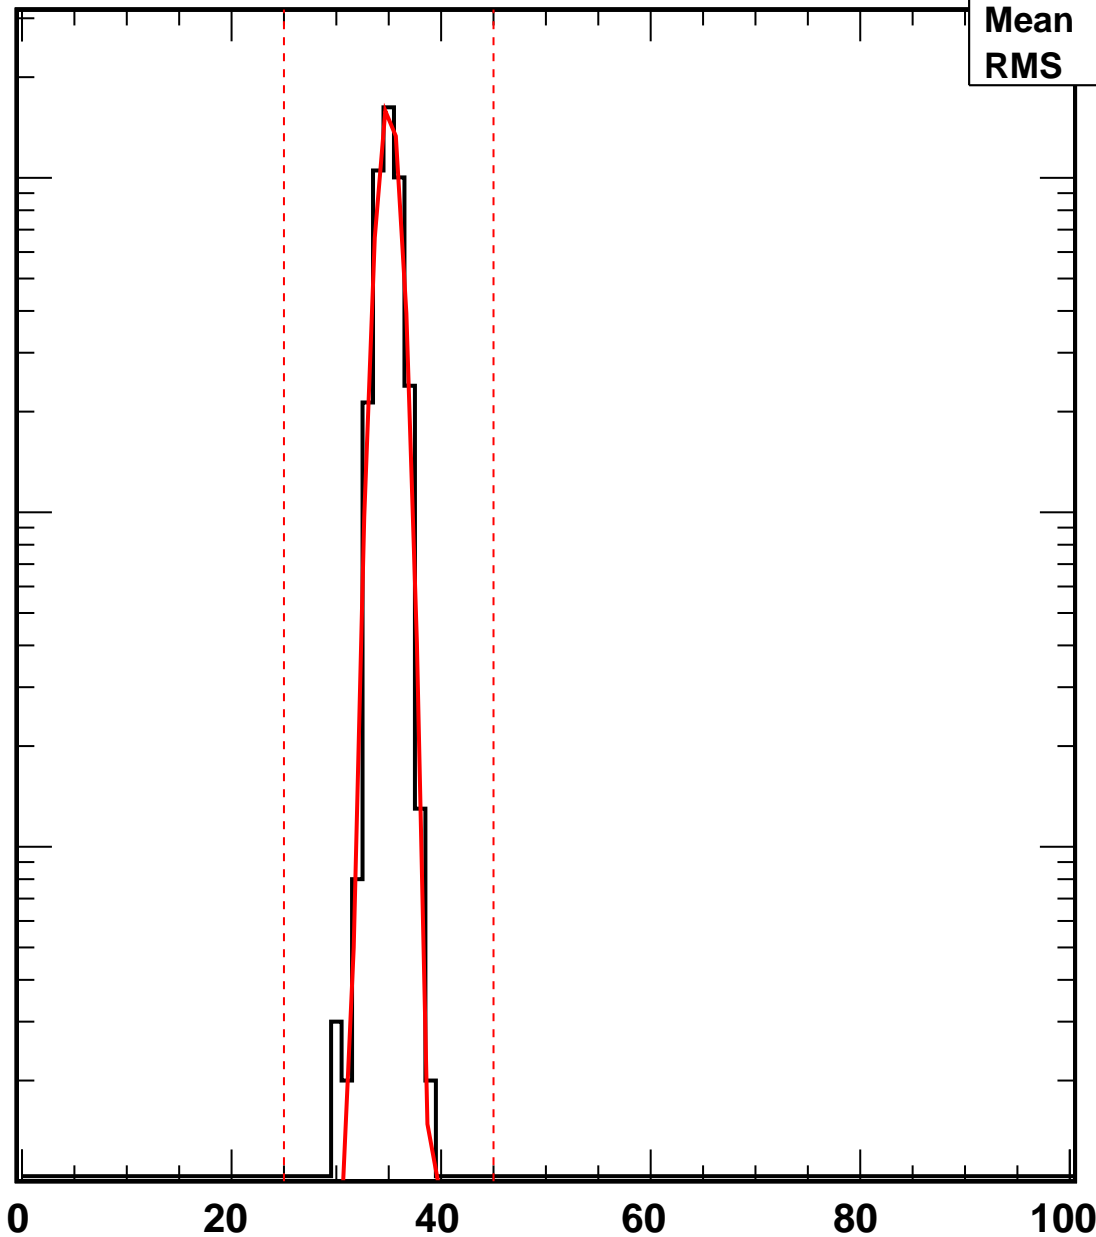

Vcal Threshold Trimmed

VcalThresholdTrimmed_15181

Entries	4160
Mean	35
RMS	1.004

No. of Entries

10^3

10^2

10

1

Vcal Threshold