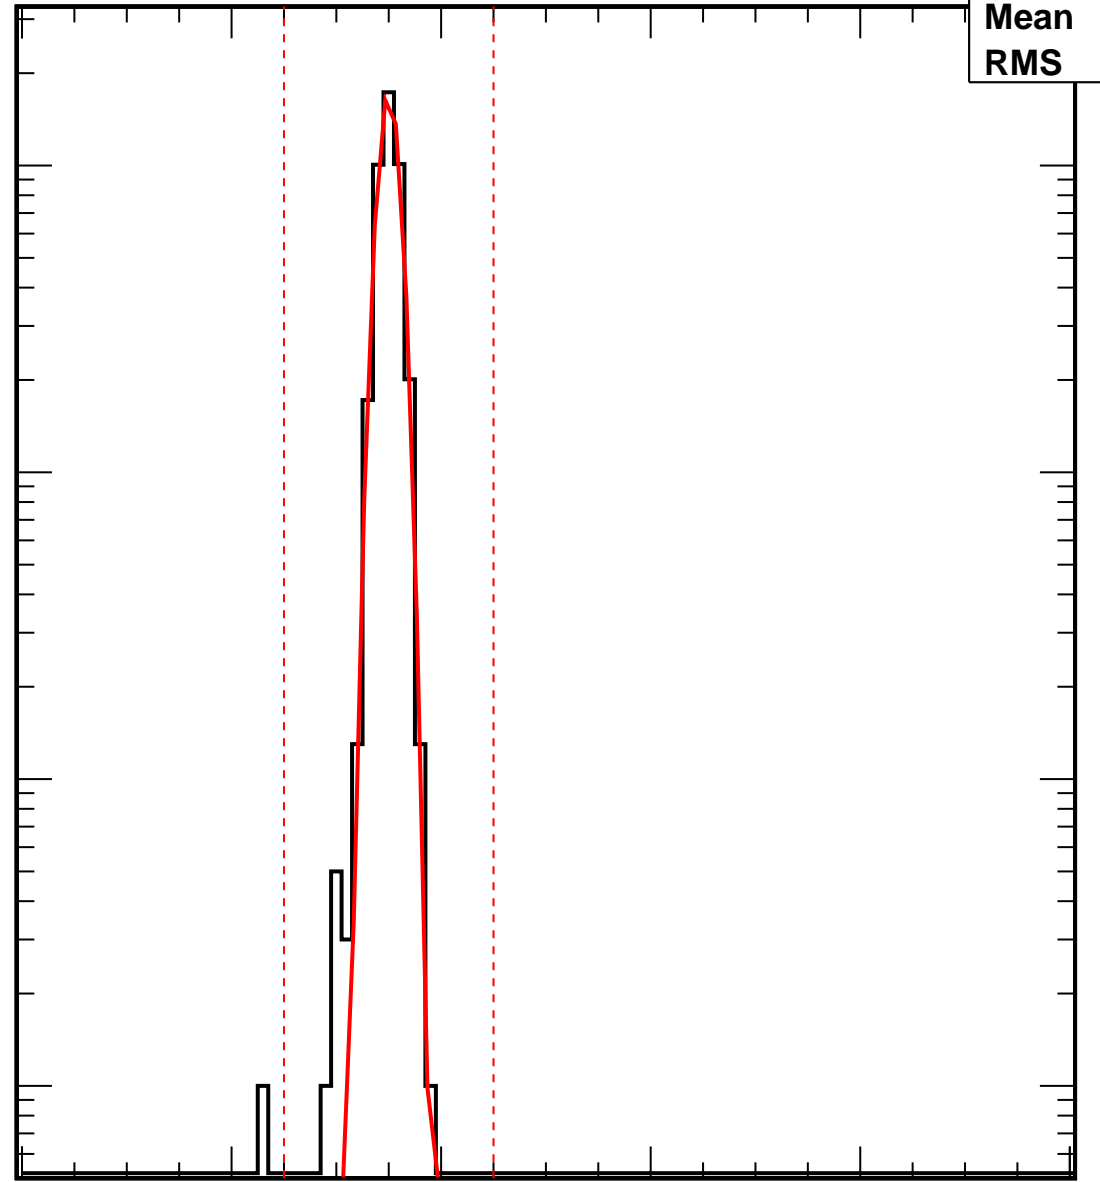

# Vcal Threshold Trimmed

VcalThresholdTrimmed\_13554

Entries	4160
Mean	35
RMS	0.9942

No. of Entries

10<sup>3</sup>  
10<sup>2</sup>  
10  
1

0 20 40 60 80 100

Vcal Threshold