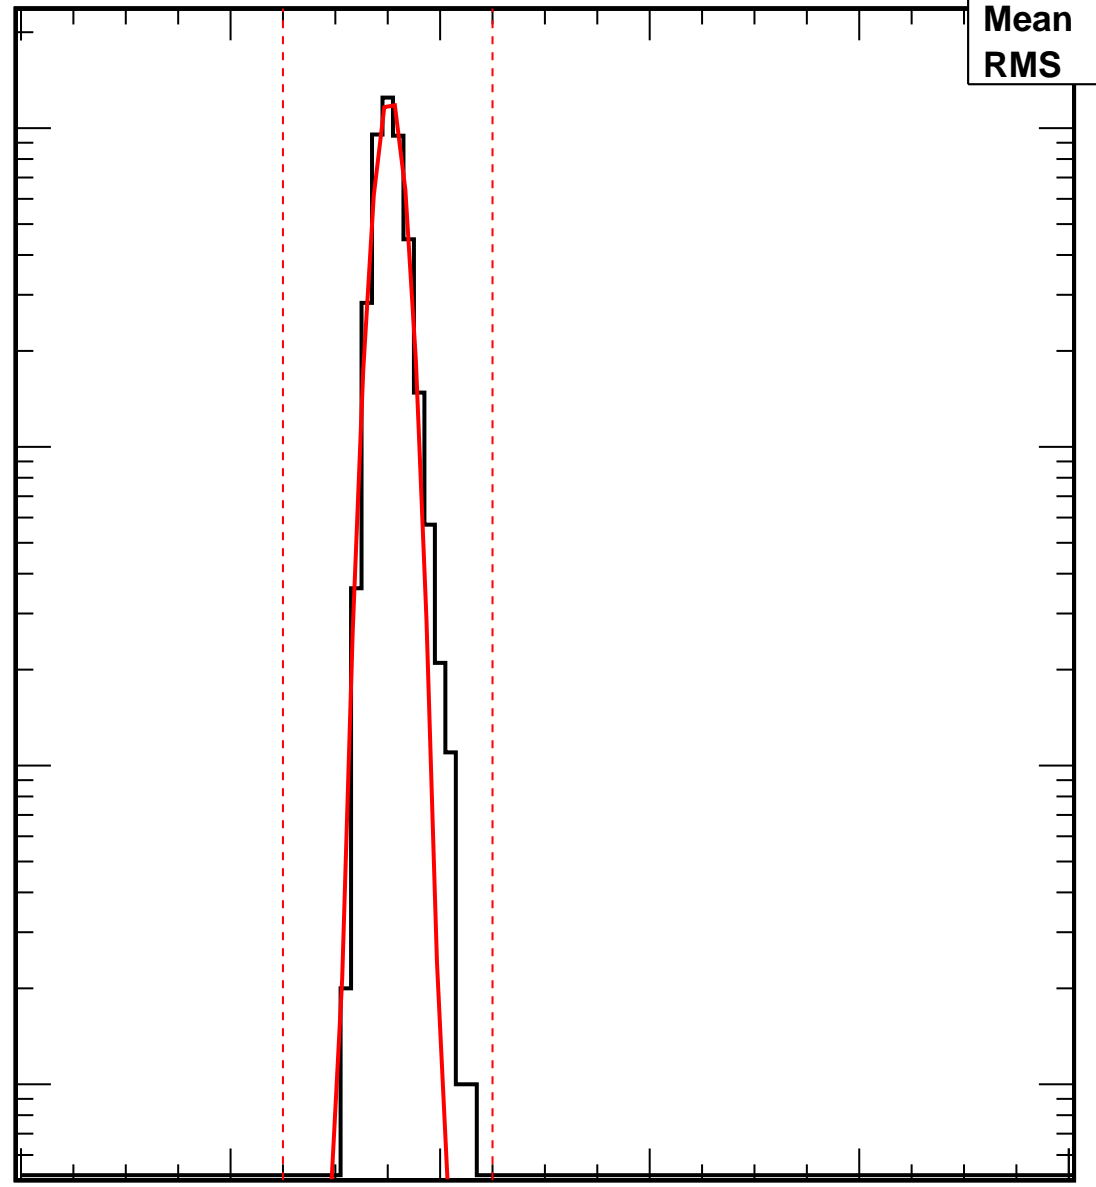

Vcal Threshold Trimmed

VcalThresholdTrimmed_13492

Entries	4158
Mean	35.26
RMS	1.403

No. of Entries

10³
10²
10
1

0 20 40 60 80 100

Vcal Threshold