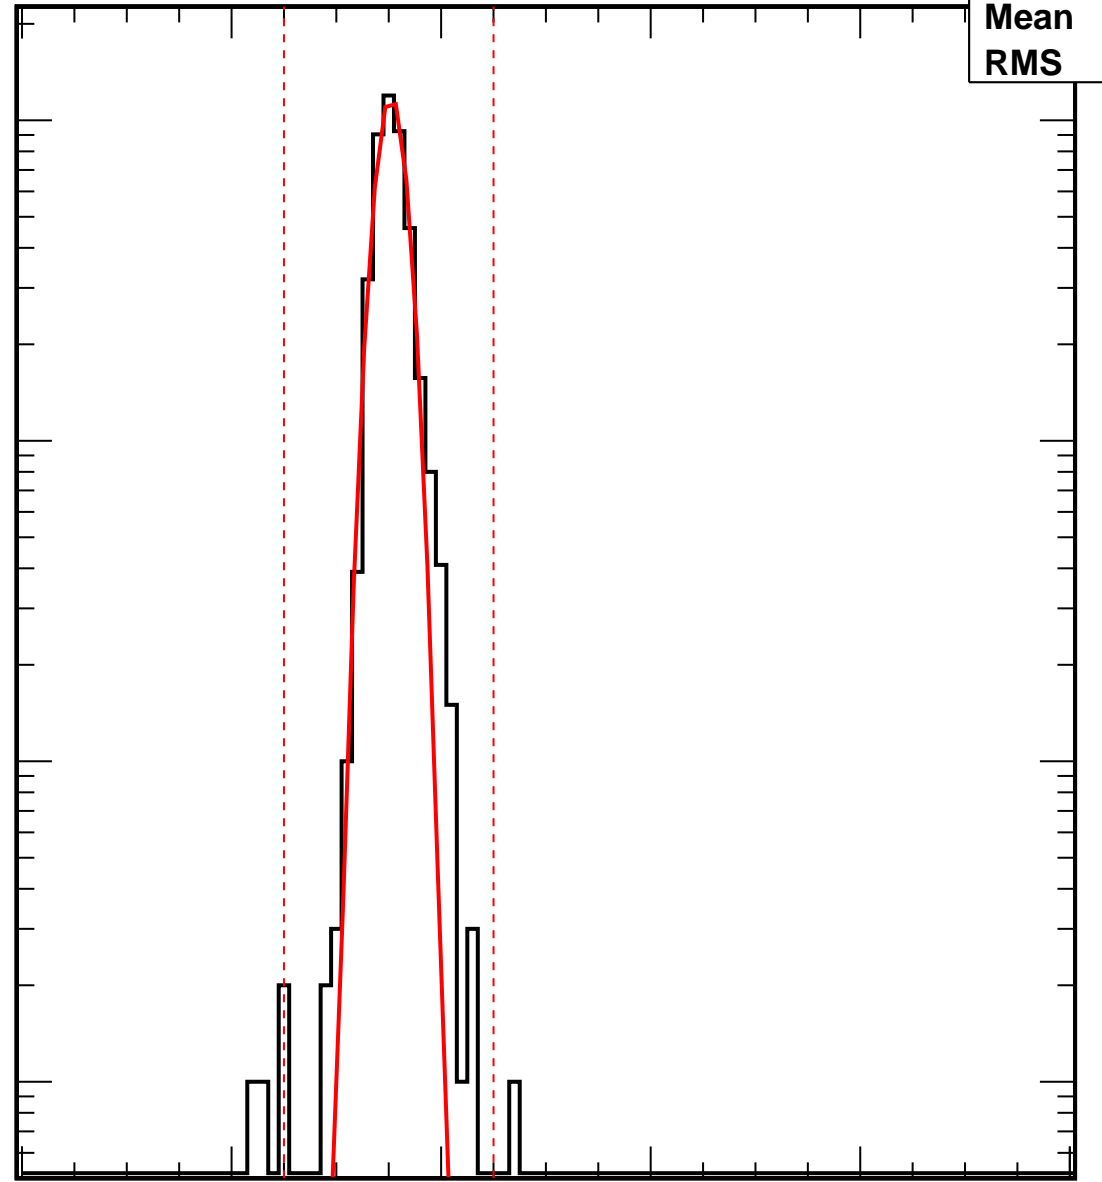

# Vcal Threshold Trimmed

VcalThresholdTrimmed\_11369

<b>Entries</b>	<b>4160</b>
<b>Mean</b>	<b>35.29</b>
<b>RMS</b>	<b>1.582</b>

No. of Entries

10<sup>3</sup>  
10<sup>2</sup>  
10  
1

0 20 40 60 80 100

Vcal Threshold