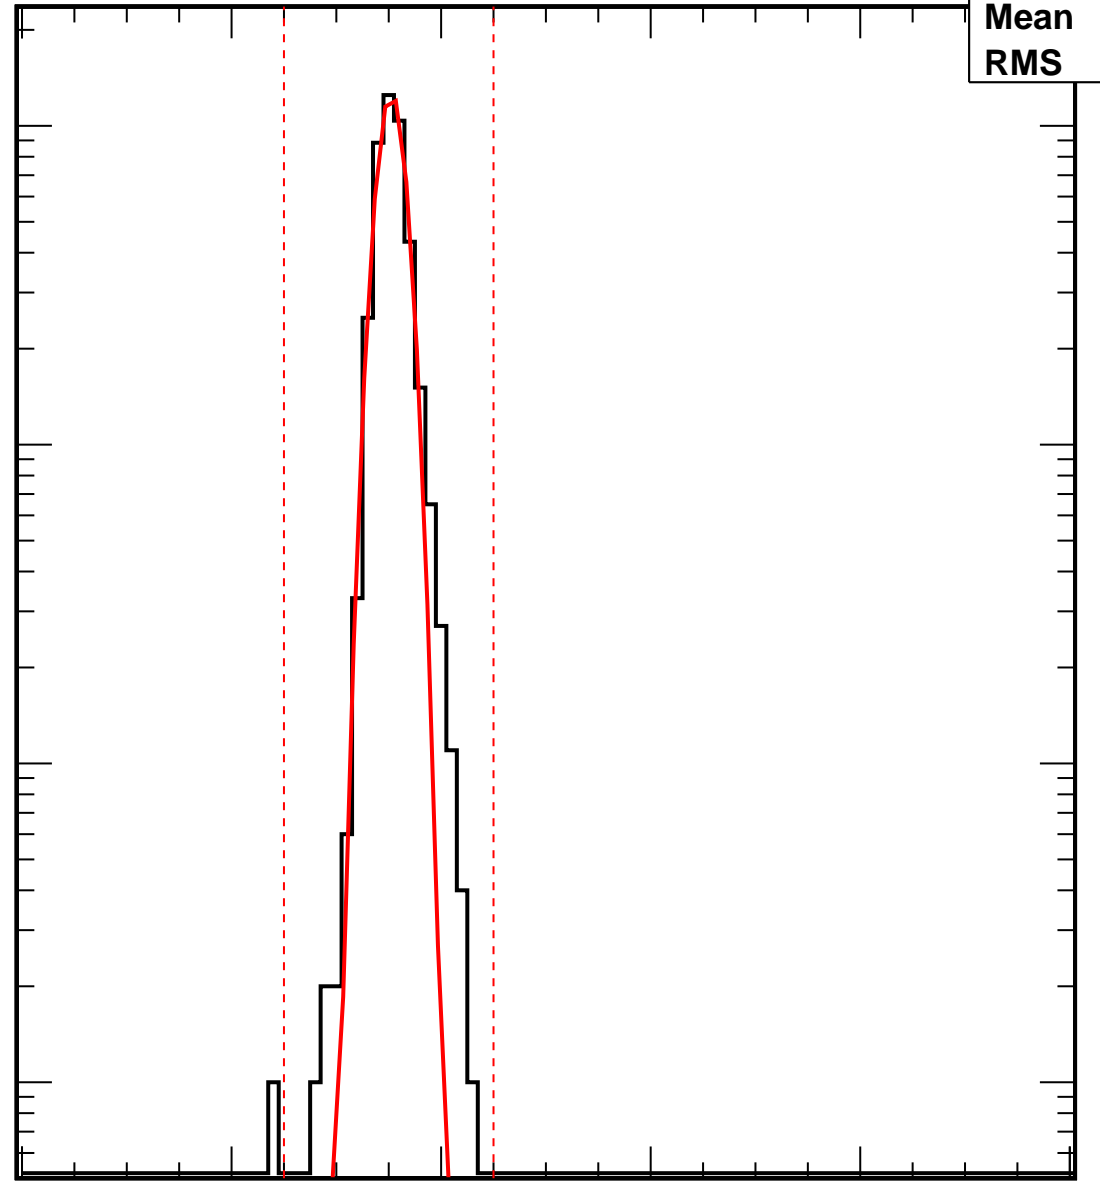

# Vcal Threshold Trimmed

VcalThresholdTrimmed\_11245

<b>Entries</b>	<b>4160</b>
<b>Mean</b>	<b>35.31</b>
<b>RMS</b>	<b>1.443</b>

No. of Entries

10<sup>3</sup>  
10<sup>2</sup>  
10  
1

0 20 40 60 80 100

Vcal Threshold