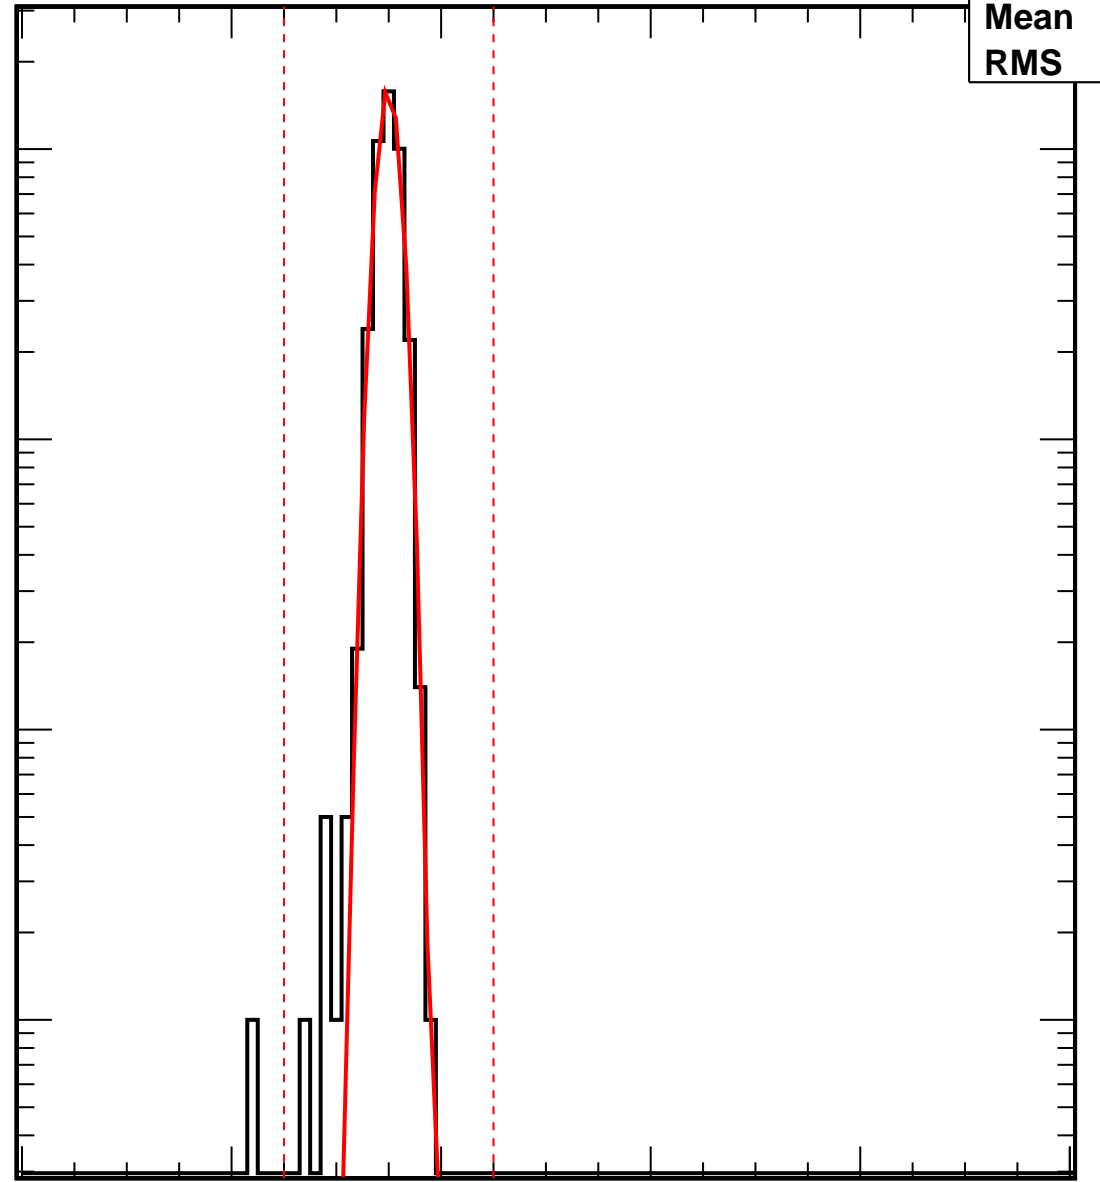

Vcal Threshold Trimmed

VcalThresholdTrimmed_11059

Entries	4157
Mean	34.95
RMS	1.067

No. of Entries

10^3
 10^2
10
1

0 20 40 60 80 100

Vcal Threshold