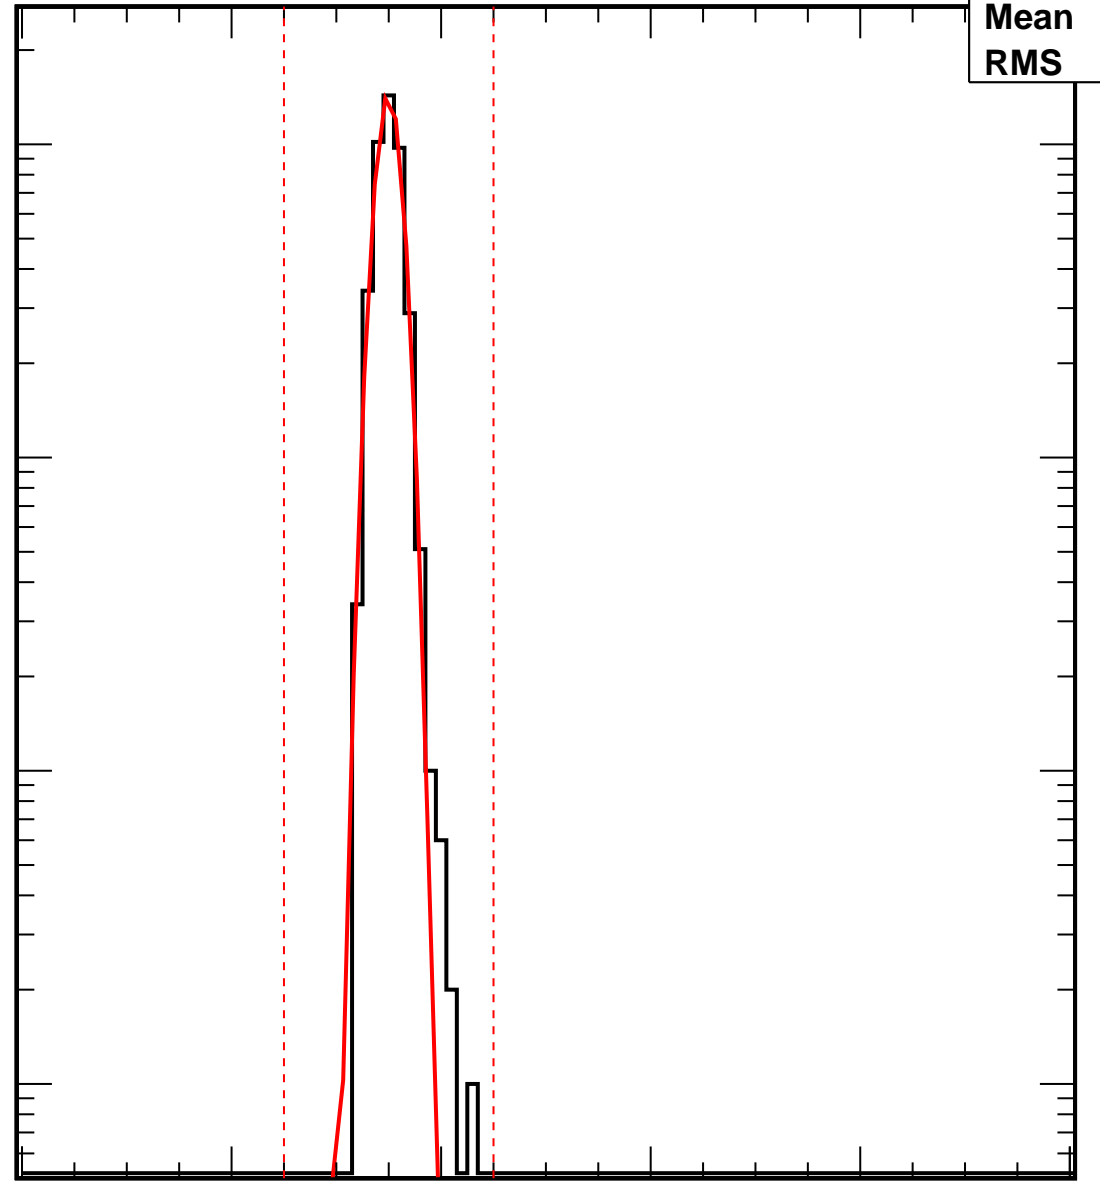

Vcal Threshold Trimmed

VcalThresholdTrimmed_10873

Entries	4160
Mean	35
RMS	1.173

No. of Entries

10^3
 10^2
10
1

0 20 40 60 80 100

Vcal Threshold