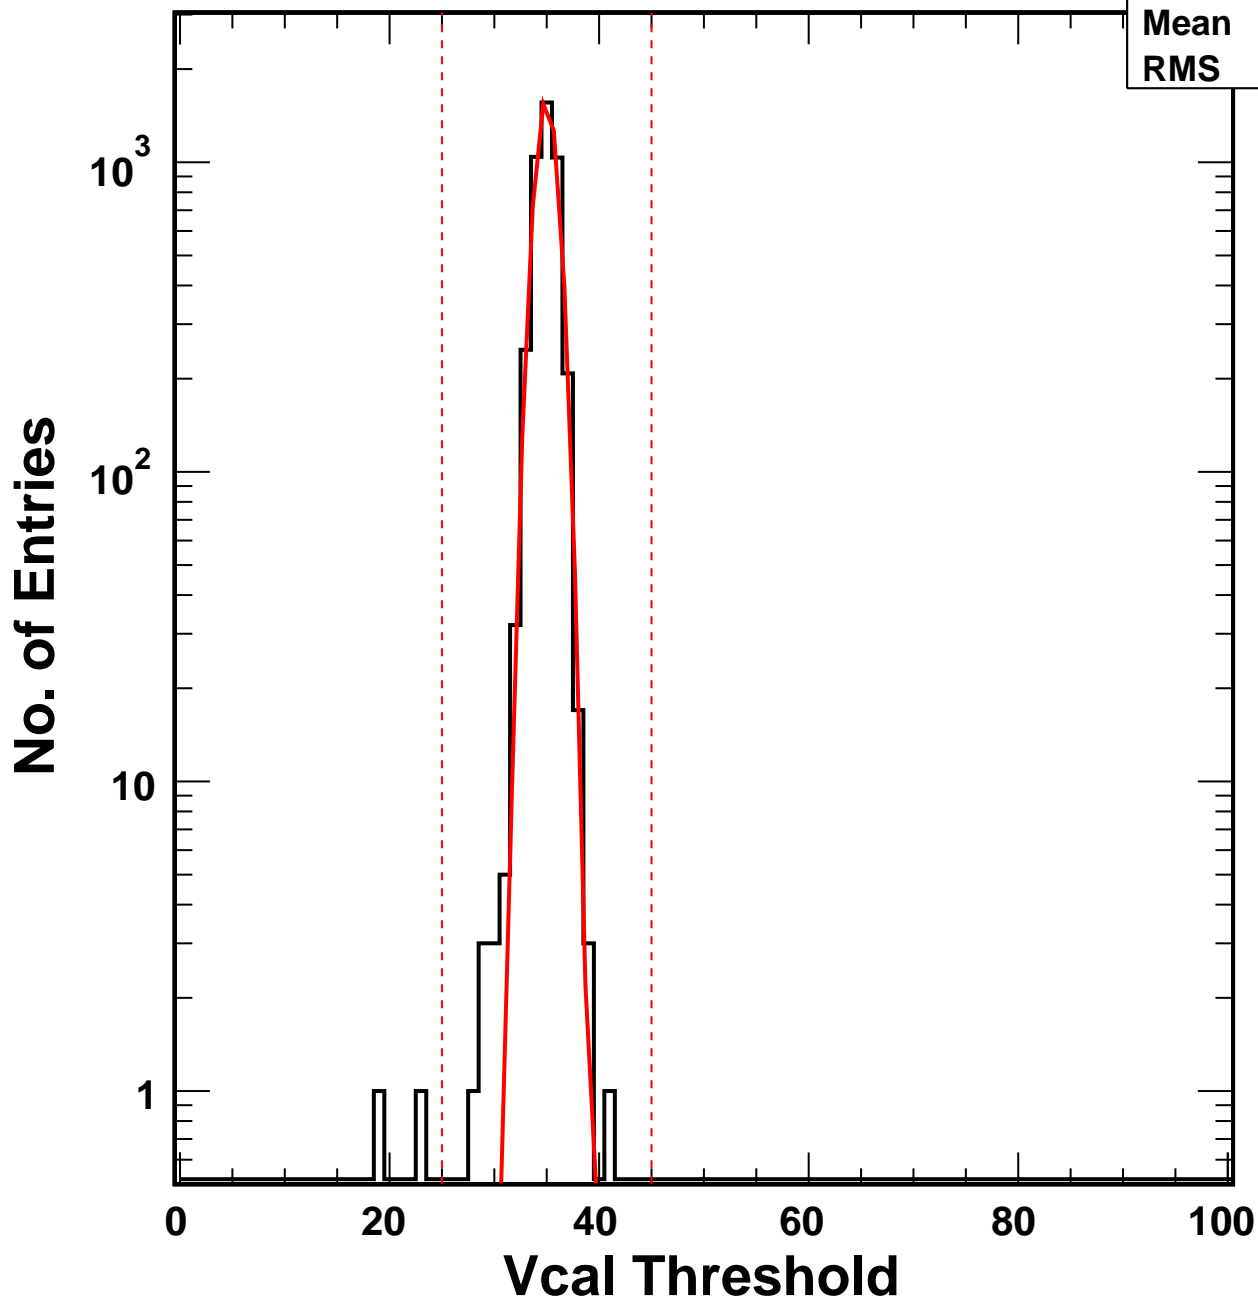

Vcal Threshold Trimmed

VcalThresholdTrimmed_8276

Entries 4160

Mean 34.95

RMS 1.11