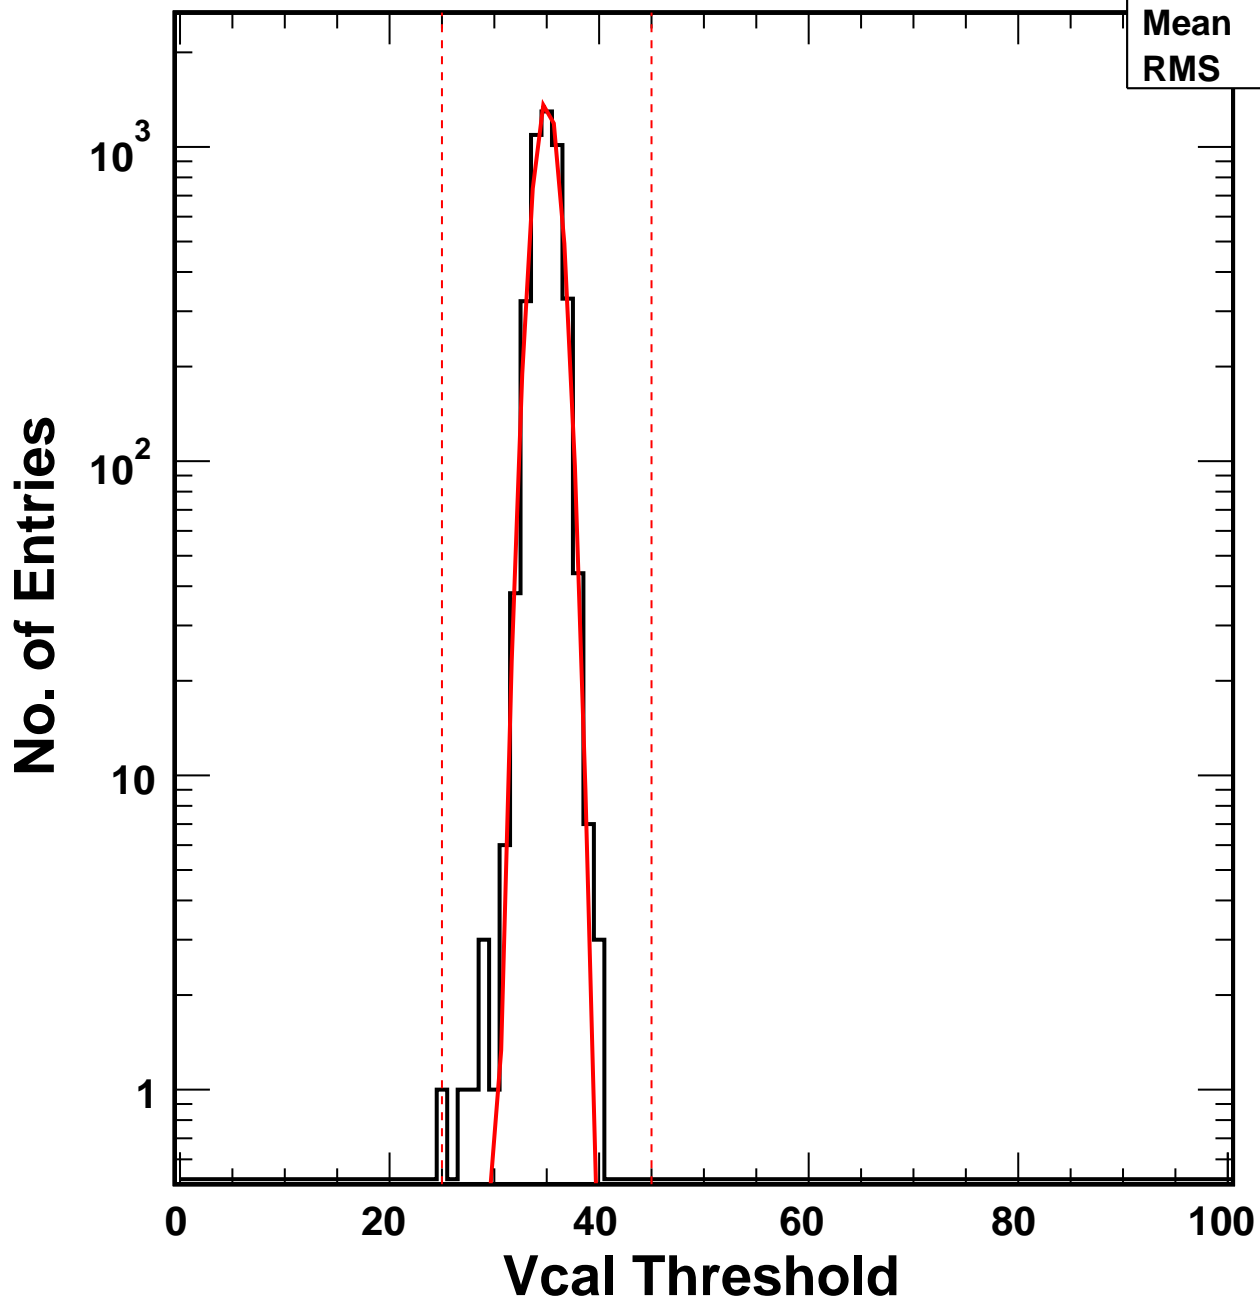

Vcal Threshold Trimmed

VcalThresholdTrimmed_8215

Entries 4160

Mean 34.98

RMS 1.209