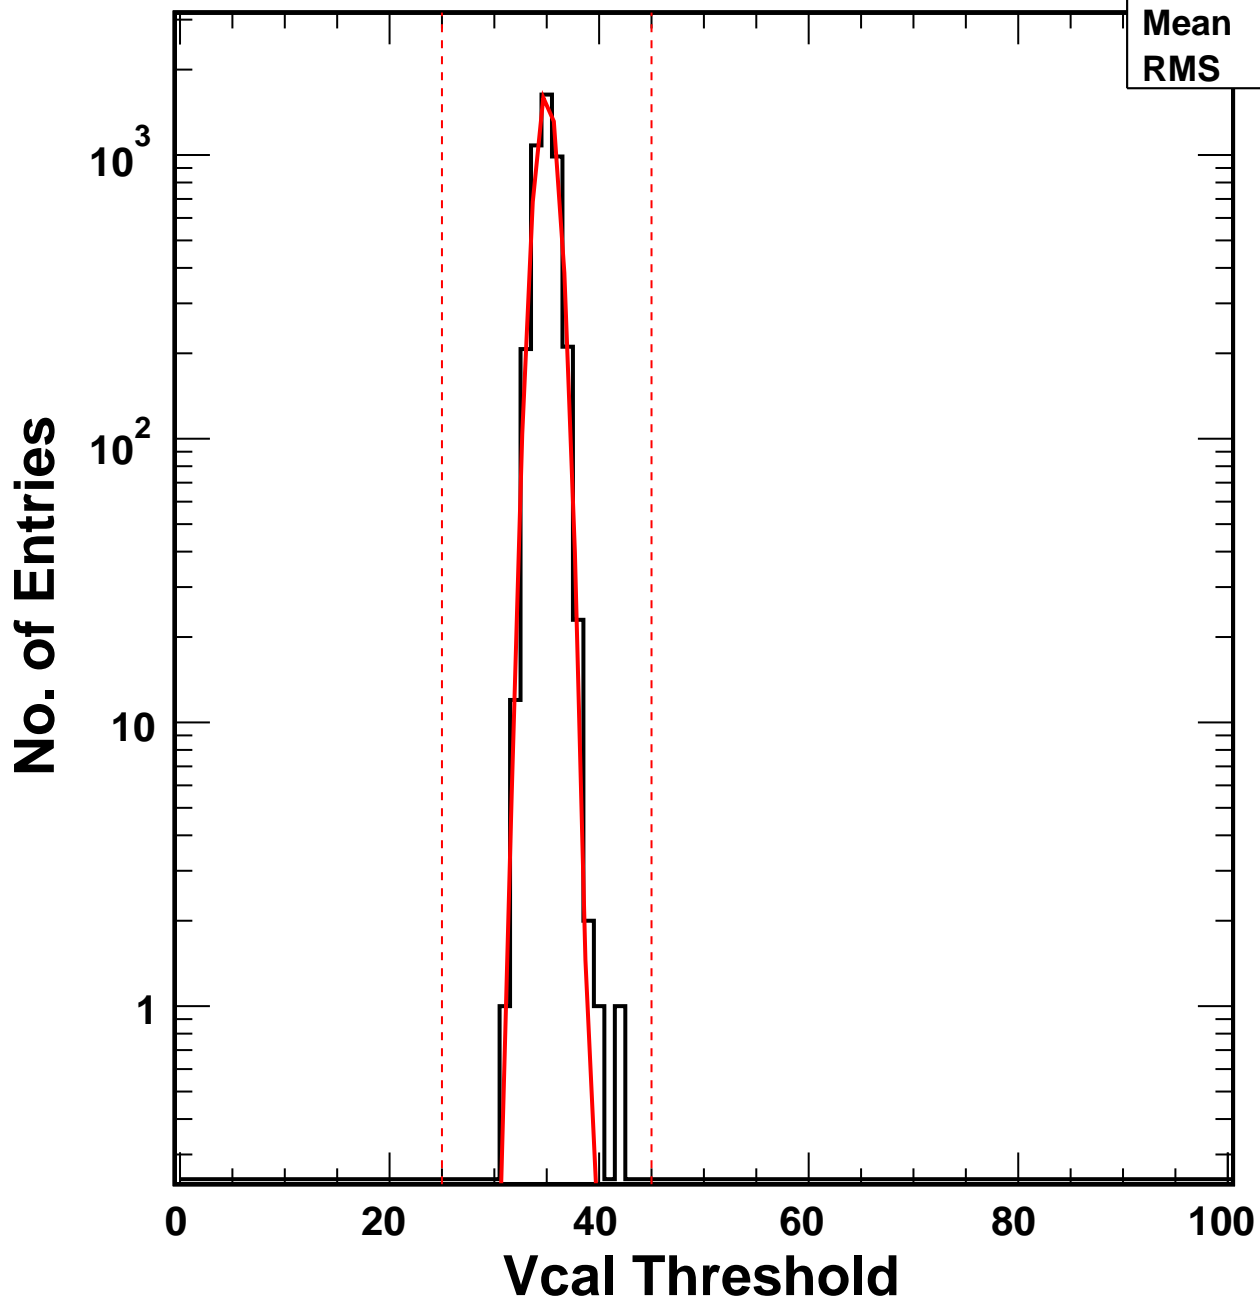

# Vcal Threshold Trimmed

VcalThresholdTrimmed\_8750

Entries 4160

Mean 34.99

RMS 1.002