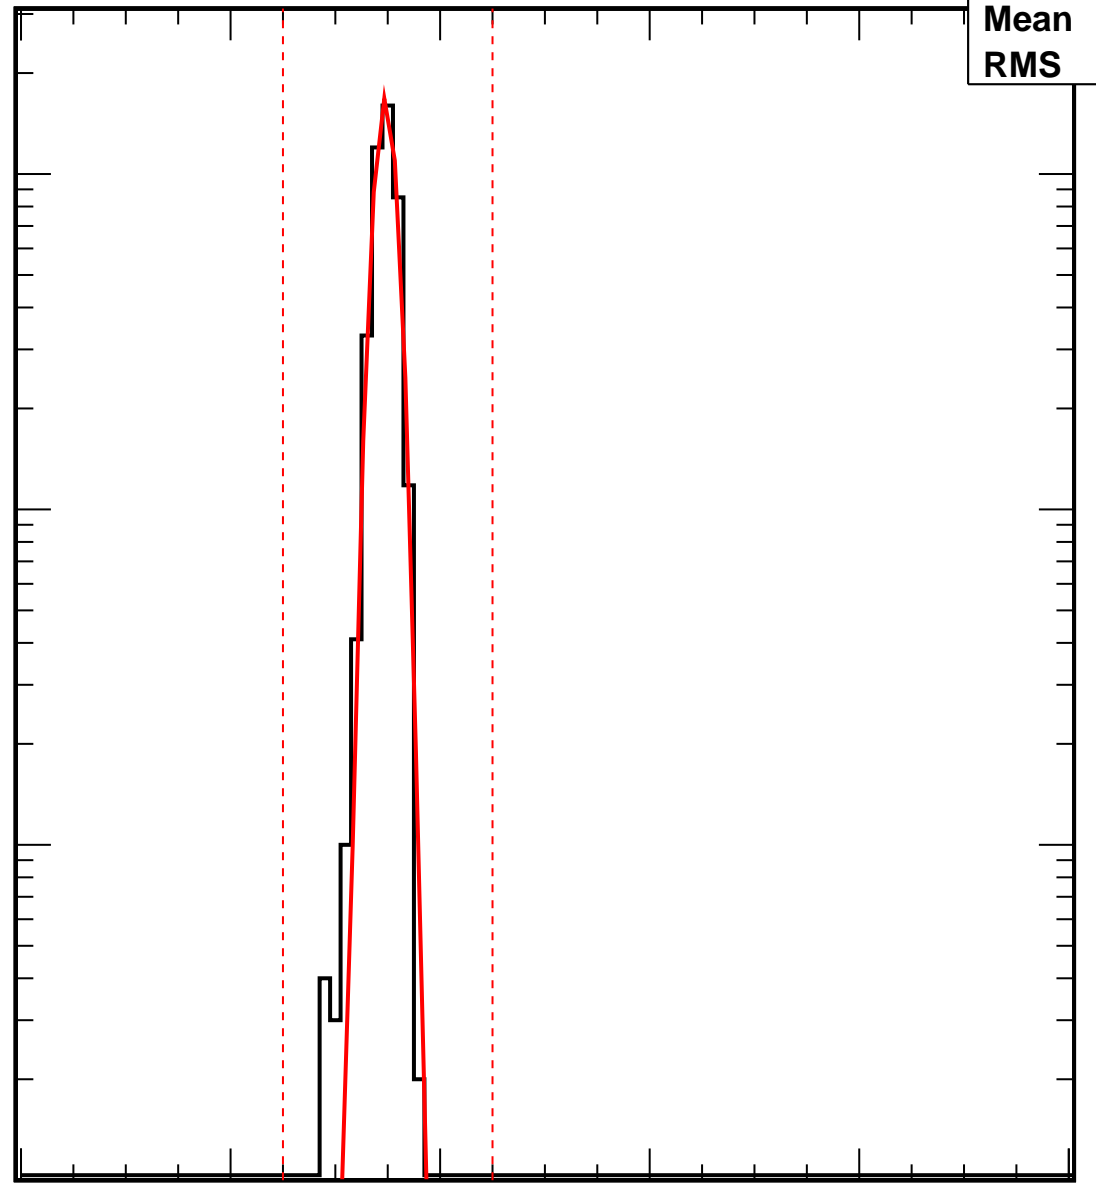

Vcal Threshold Trimmed

No. of Entries

VcalThresholdTrimmed_6501	
Entries	4160
Mean	34.77
RMS	1.027

10³
10²
10
1

Vcal Threshold